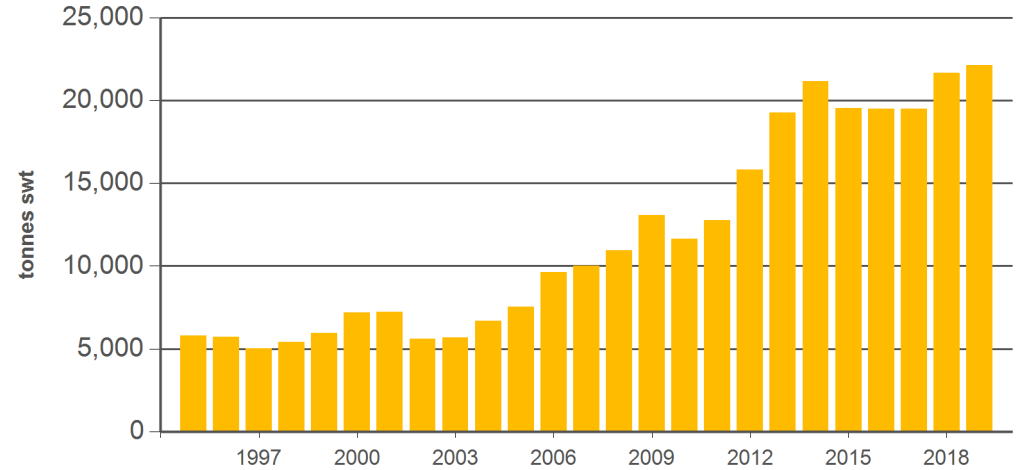

Year-to-August sheep offal exports

Source: DAWR, Prepared by MLA