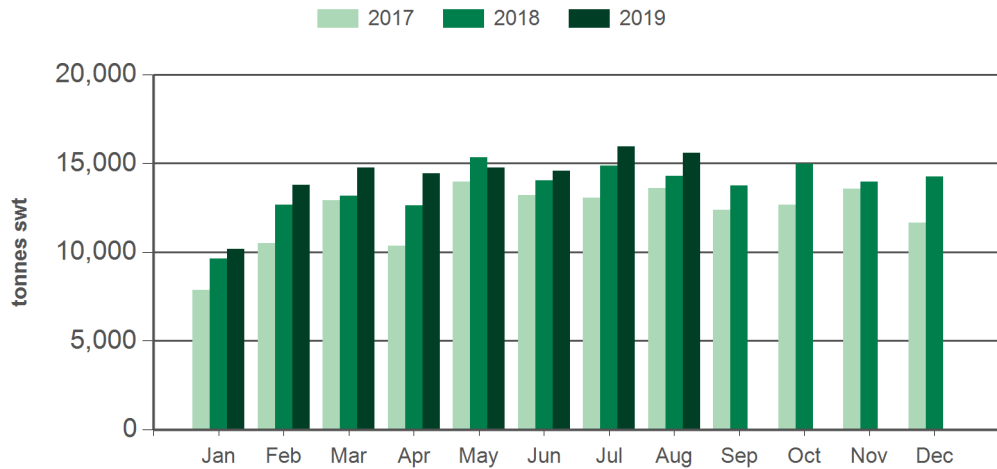

Source: DAWR. SWT = Shipped weight. YTD = Calendar year-to-August. Y-O-Y = Year-on-year. M-O-M = Month-on-month. For further information email globalindustryinsights@mla.com.au. Beef offal includes beef and veal offal. Sheep offal includes sheep and lamb offal.

Year-to-August beef offal exports

Source: DAWR, Prepared by MLA

Year-to-August sheep offal exports

Source: DAWR, Prepared by MLA

Monthly beef offal exports

Source: DAWR, Prepared by MLA

Monthly sheep offal exports