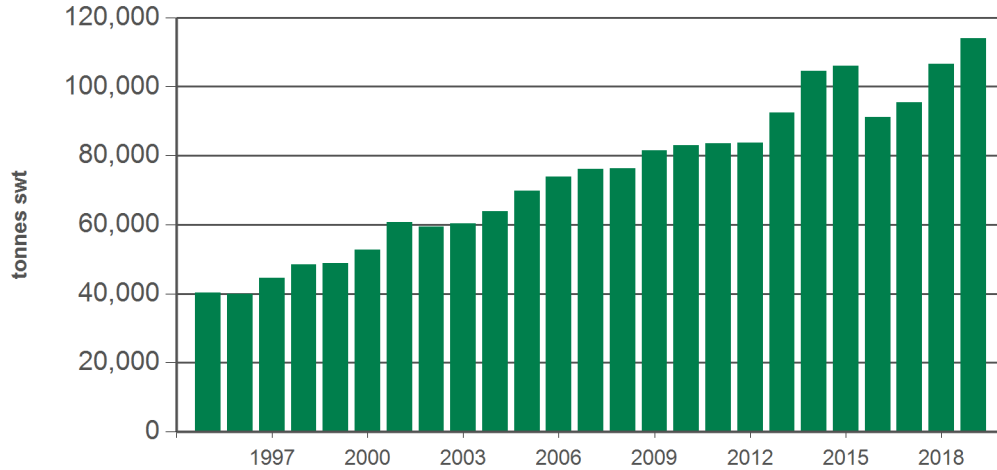

Year-to-August beef offal exports

Source: DAWR, Prepared by MLA