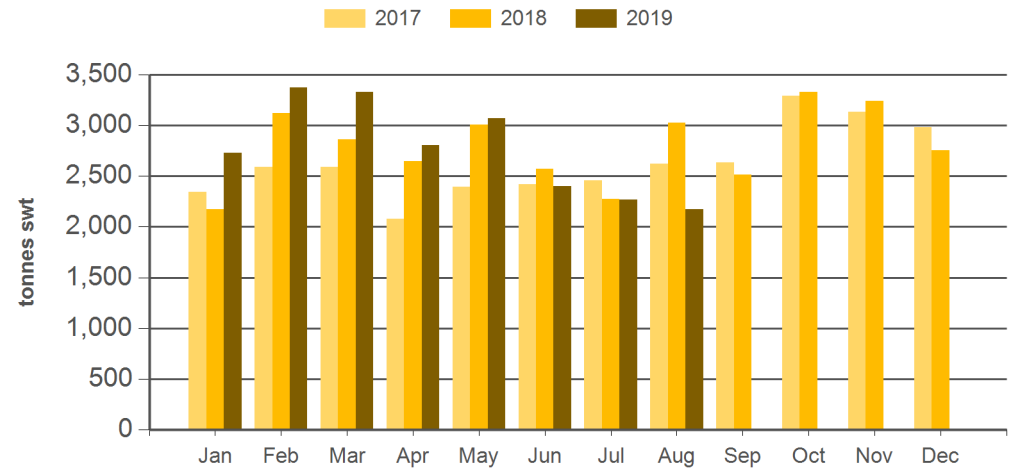

Source: DAWR. SWT = Shipped weight. YTD = Calendar year-to-August. Y-O-Y = Year-on-year. M-O-M = Month-on-month. For further information email globalindustryinsights@mla.com.au. Beef offal includes beef and veal offal. Sheep offal includes sheep and lamb offal.

Year-to-August beef offal exports

Source: DAWR, Prepared by MLA

Year-to-August sheep offal exports

Source: DAWR, Prepared by MLA

Monthly beef offal exports

Source: DAWR, Prepared by MLA

Monthly sheep offal exports