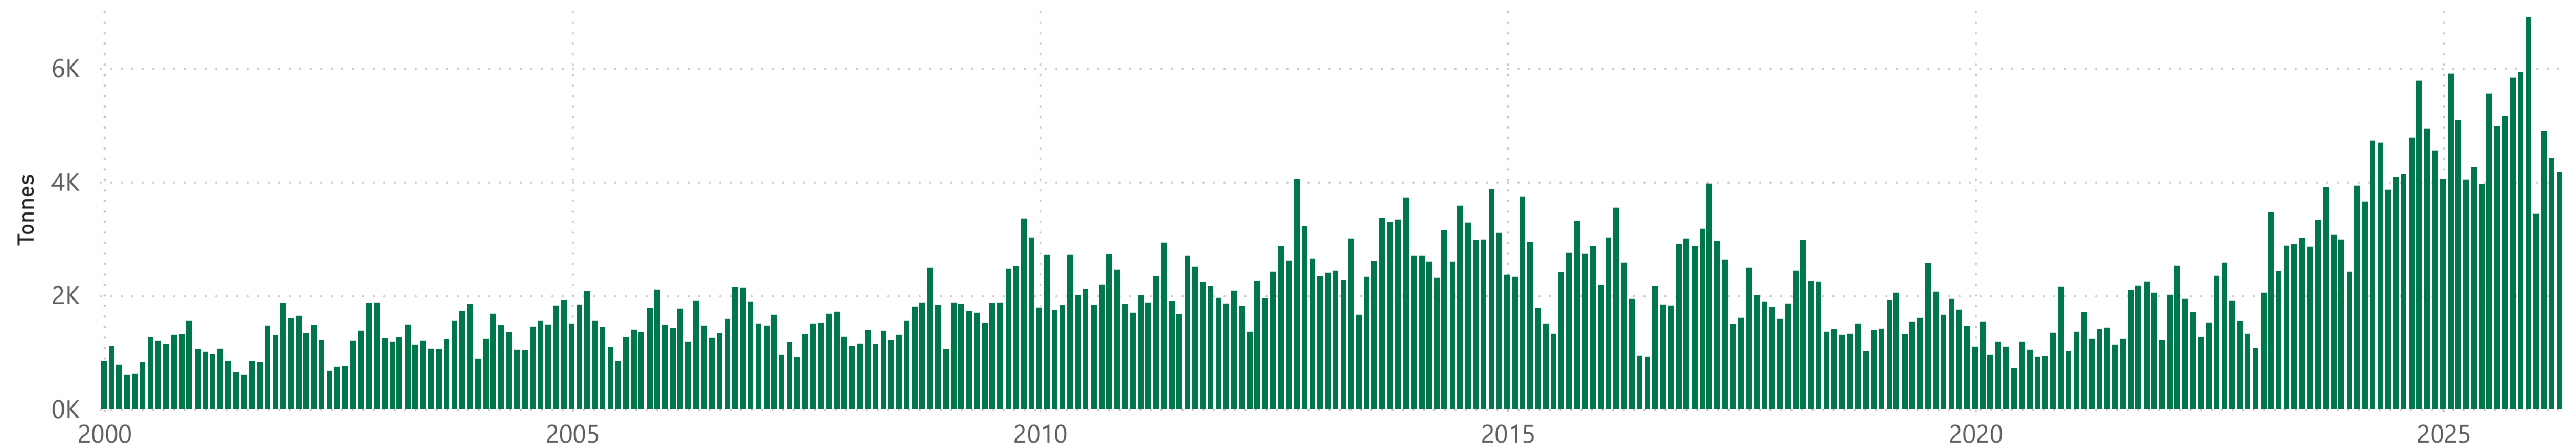

Australian goatmeat exports

Monthly trade summary - April 2026

Month of April

Key Market	Tonnes	%	Year-to-date	%	Previous 12 months	%
▲						
US	2,247	45%	7,535	-3%	29,447	9%
Taiwan	200	-29%	754	-24%	3,049	8%
Korea	408	-49%	1,446	-49%	9,267	3%
Canada	363	-4%	2,798	54%	5,959	57%
Trinidad & Tobago	214	23%	386	-36%	1,707	-12%
China	268	-1%	726	-76%	3,008	-59%
Other	468	-18%	3,262	63%	6,981	70%
Total	4,169	4%	16,907	-11%	59,417	6%

Year to date goatmeat exports

Monthly goatmeat exports

Source: DAFF, XCED, MLA Calculations. All figures are shipped weight tonnes (SWT). For more information email insights@mla.com.au

Last updated: 04 May 2026

Australian goatmeat exports

Monthly trade summary - April 2026

Source: DAFF, XCED, MLA Calculations. All figures are shipped weight tonnes (SWT). For more information email insights@mla.com.au
 Last updated: 04 May 2026

Australian goatmeat exports

Monthly trade summary - April 2026

Historical goatmeat exports - Calendar year totals

Key markets	2012	2013	2014	2015	2016	2017	2018	2019	2020	2021	2022	2023	2024	2025	2026	Total
US	16,078	15,479	19,090	17,626	17,807	18,885	14,254	14,859	8,537	12,589	12,505	14,477	27,559	29,649	7,535	246,930
Taiwan	3,968	3,861	5,075	3,721	3,140	3,553	2,435	2,478	2,034	1,869	2,150	2,003	2,591	3,287	754	42,919
Korea	802	931	1,524	1,677	1,462	1,806	1,345	1,214	1,115	2,128	3,757	5,994	8,639	10,638	1,446	44,479
Canada	2,038	1,896	2,218	1,720	1,109	1,814	814	922	948	1,279	1,339	1,243	2,632	4,973	2,798	27,742
Trinidad & Tobago	1,887	1,942	1,781	1,719	1,765	1,378	787	1,022	640	439	976	1,697	2,008	1,928	386	20,355
China	374	4,736	1,113	880	12		275	158	164	148	290	6,757	5,161	5,365	726	26,159
Other	3,946	3,826	4,980	2,622	1,499	990	1,116	595	709	594	815	1,719	2,899	5,717	3,262	35,288
Total	29,094	32,671	35,780	29,965	26,794	28,426	21,026	21,248	14,147	19,046	21,831	33,891	51,489	61,556	16,907	443,870