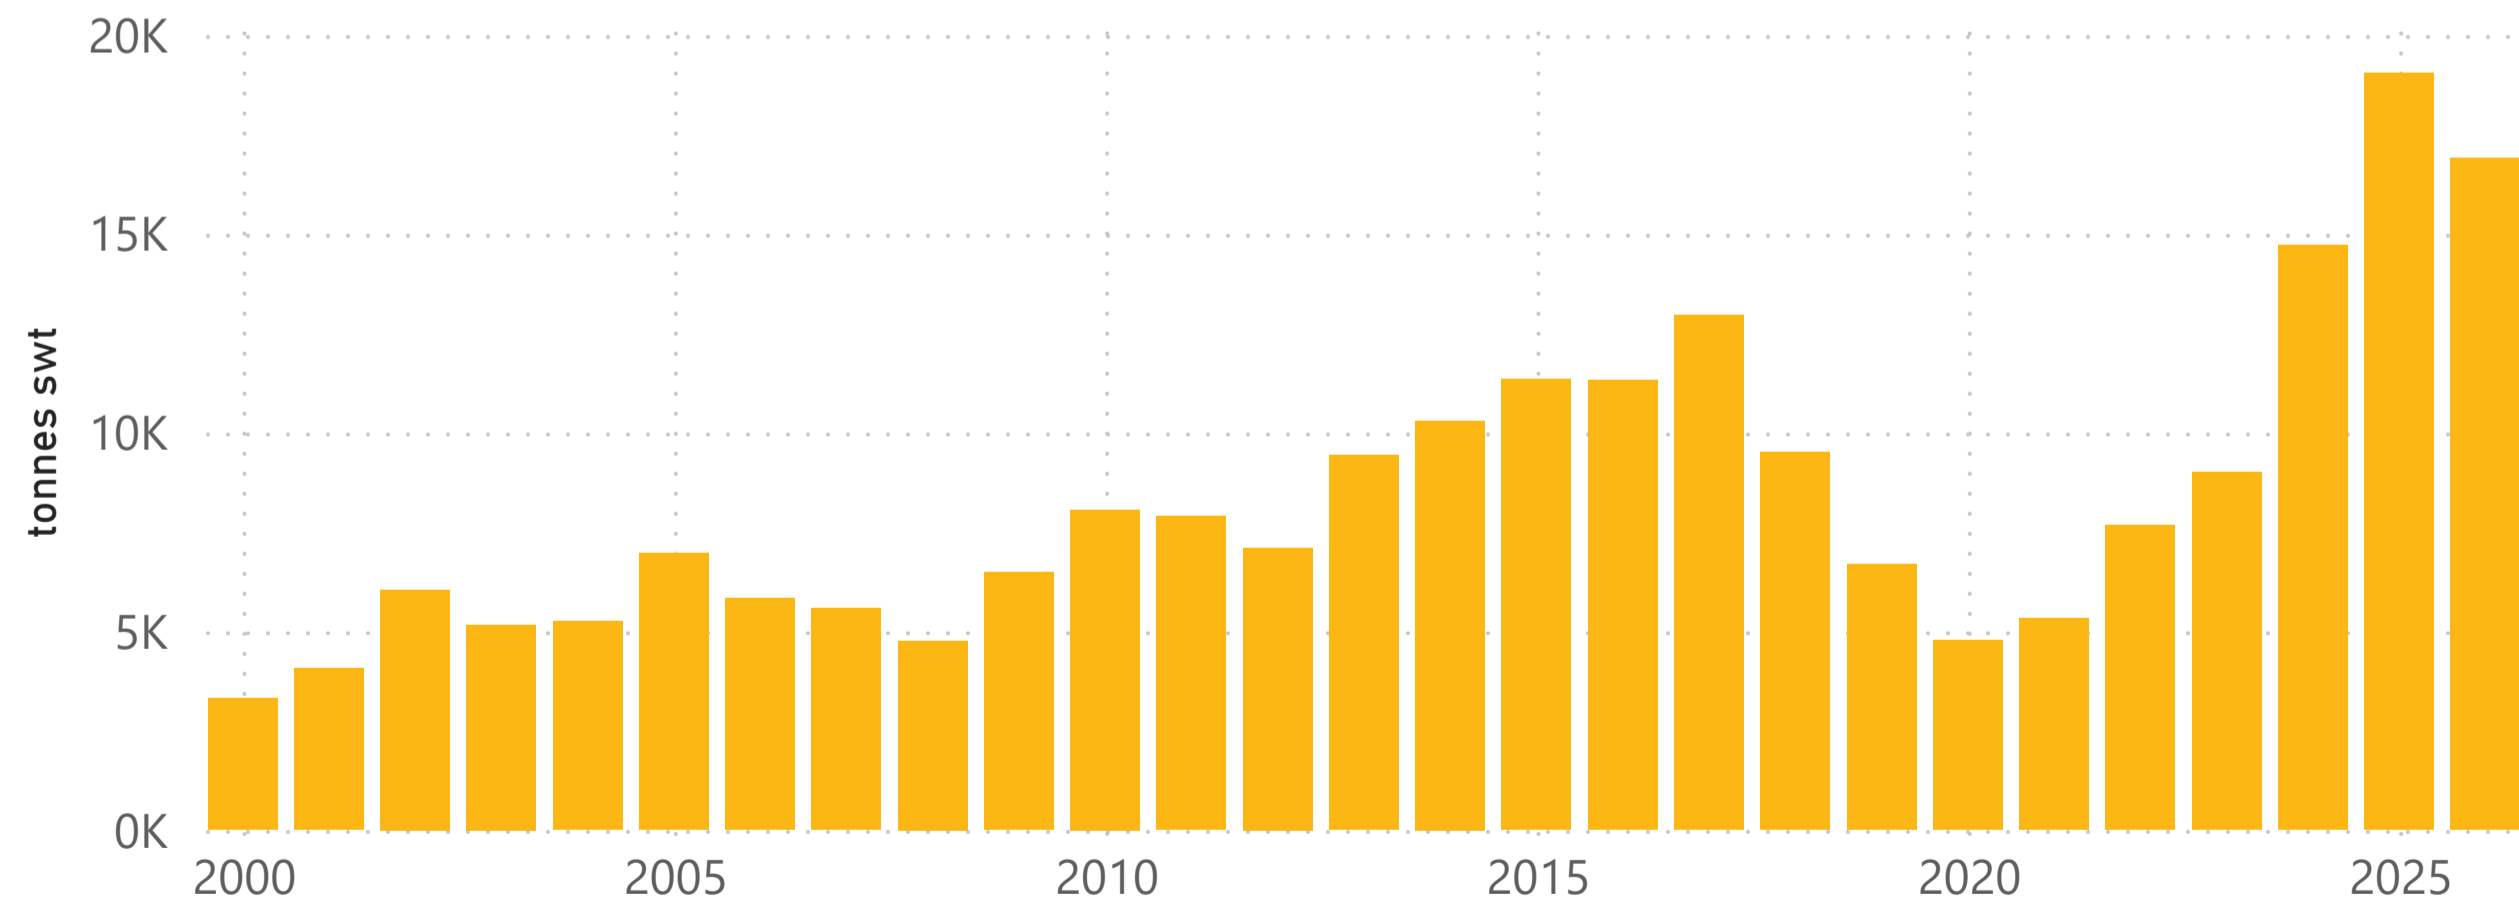

Australian goatmeat exports

Monthly trade summary - April 2026

Month of April

Key Market	Tonnes	%	Year-to-date	%	Previous 12 months	%
▲						
US	2,247	45%	7,535	-3%	29,447	9%
Taiwan	200	-29%	754	-24%	3,049	8%
Korea	408	-49%	1,446	-49%	9,267	3%
Canada	363	-4%	2,798	54%	5,959	57%
Trinidad & Tobago	214	23%	386	-36%	1,707	-12%
China	268	-1%	726	-76%	3,008	-59%
Other	468	-18%	3,262	63%	6,981	70%
Total	4,169	4%	16,907	-11%	59,417	6%

Australian goatmeat exports

Monthly trade summary - April 2026

Historical goatmeat exports - Calendar year totals

Key markets	2012	2013	2014	2015	2016	2017	2018	2019	2020	2021	2022	2023	2024	2025	2026	Total
US	16,078	15,479	19,090	17,626	17,807	18,885	14,254	14,859	8,537	12,589	12,505	14,477	27,559	29,649	7,535	246,930
Taiwan	3,968	3,861	5,075	3,721	3,140	3,553	2,435	2,478	2,034	1,869	2,150	2,003	2,591	3,287	754	42,919
Korea	802	931	1,524	1,677	1,462	1,806	1,345	1,214	1,115	2,128	3,757	5,994	8,639	10,638	1,446	44,479
Canada	2,038	1,896	2,218	1,720	1,109	1,814	814	922	948	1,279	1,339	1,243	2,632	4,973	2,798	27,742
Trinidad & Tobago	1,887	1,942	1,781	1,719	1,765	1,378	787	1,022	640	439	976	1,697	2,008	1,928	386	20,355
China	374	4,736	1,113	880	12		275	158	164	148	290	6,757	5,161	5,365	726	26,159
Other	3,946	3,826	4,980	2,622	1,499	990	1,116	595	709	594	815	1,719	2,899	5,717	3,262	35,288
Total	29,094	32,671	35,780	29,965	26,794	28,426	21,026	21,248	14,147	19,046	21,831	33,891	51,489	61,556	16,907	443,870

Year to date goatmeat exports to the USA

Year to date goatmeat exports to Taiwan

Source: DAFF, XCED, MLA Calculations. All figures are shipped weight tonnes (SWT). For more information email insights@mla.com.au