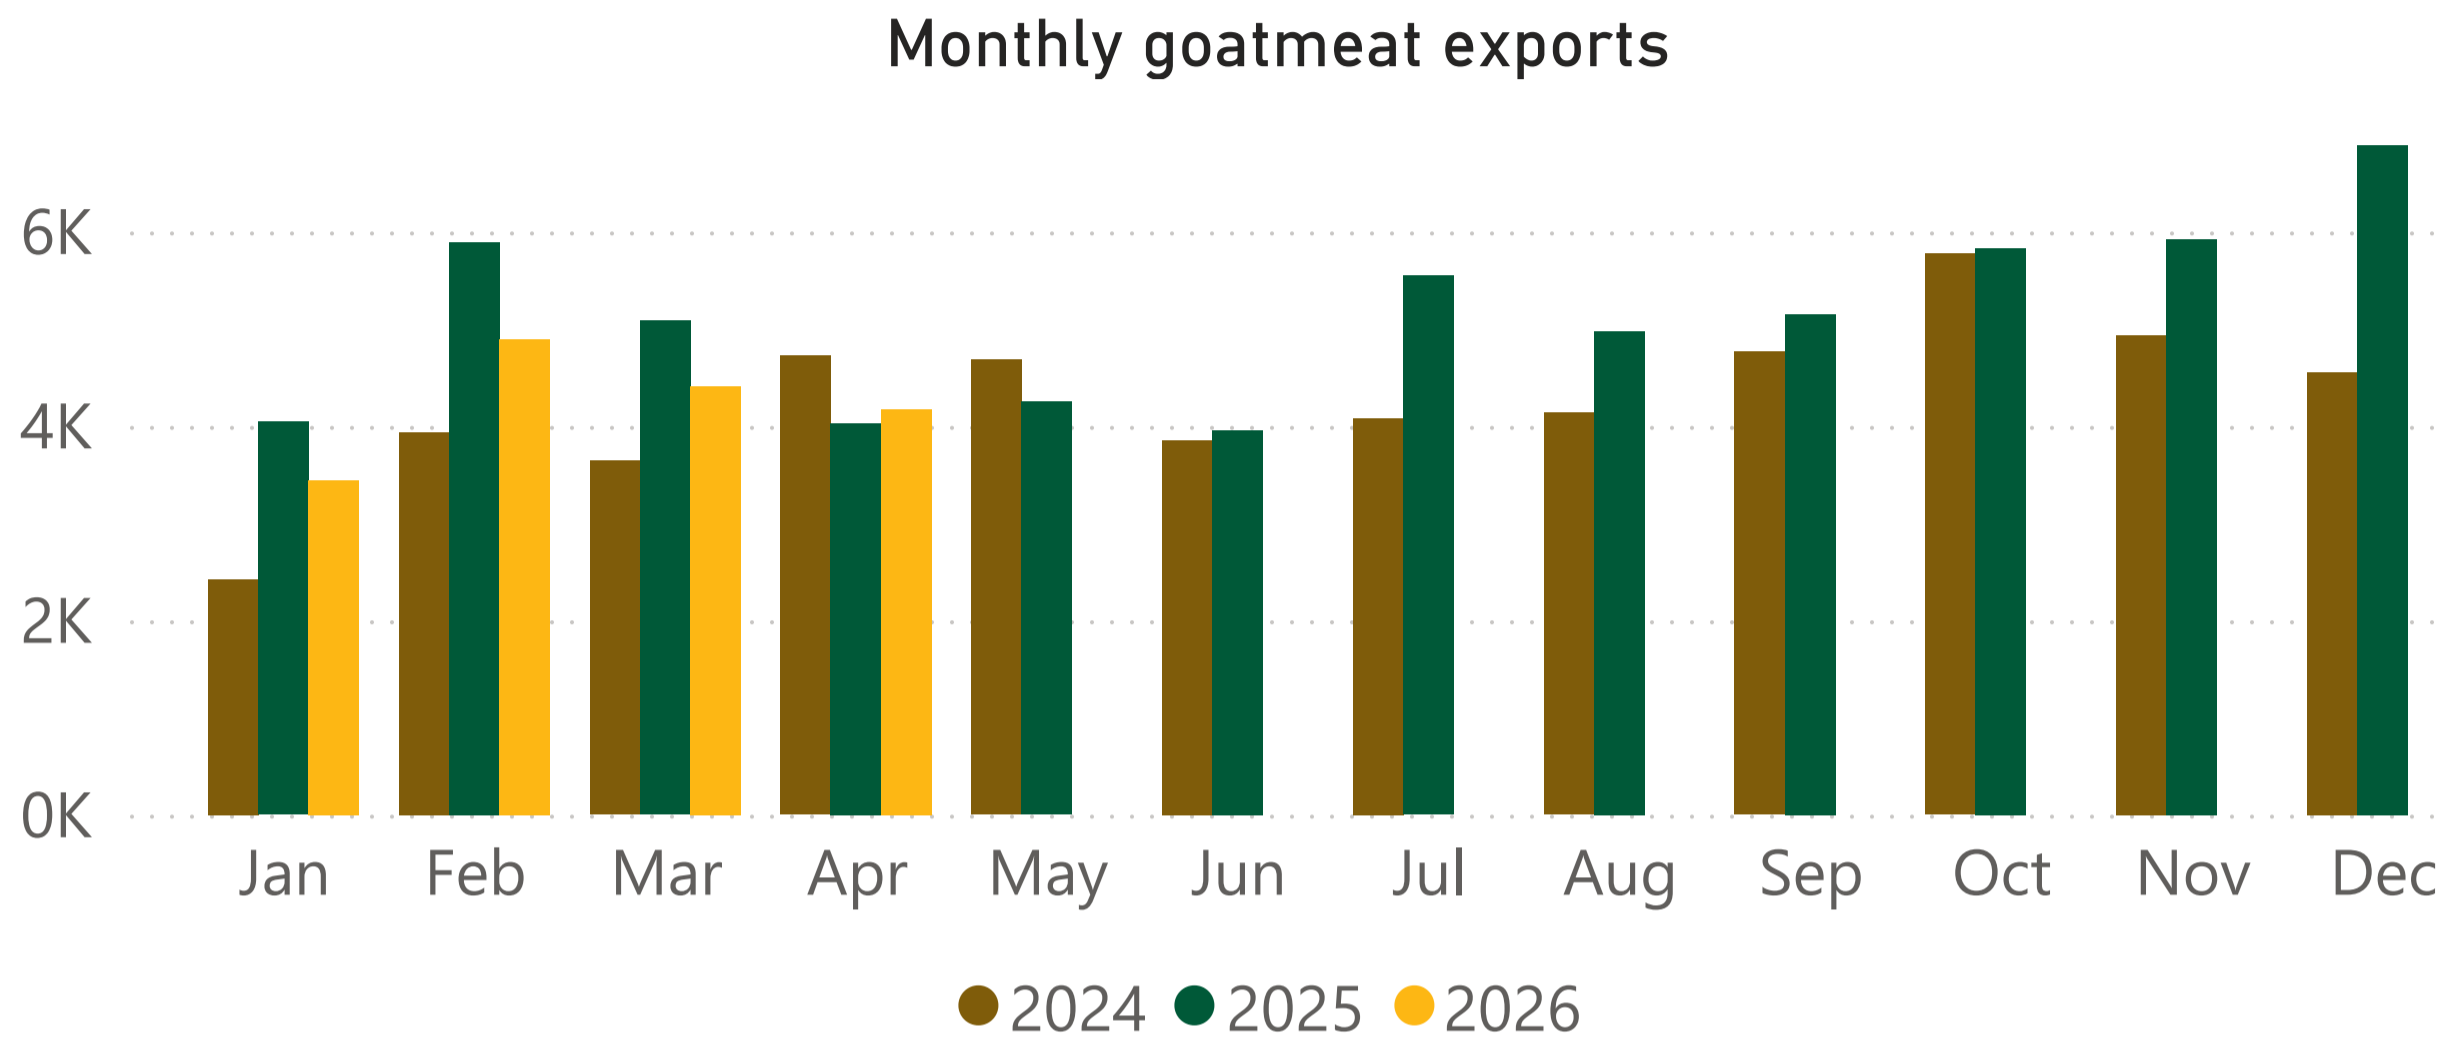

Australian goatmeat exports

Monthly trade summary - April 2026

Source: DAFF, XCED, MLA Calculations. All figures are shipped weight tonnes (SWT). For more information email insights@mla.com.au
Last updated: 04 May 2026