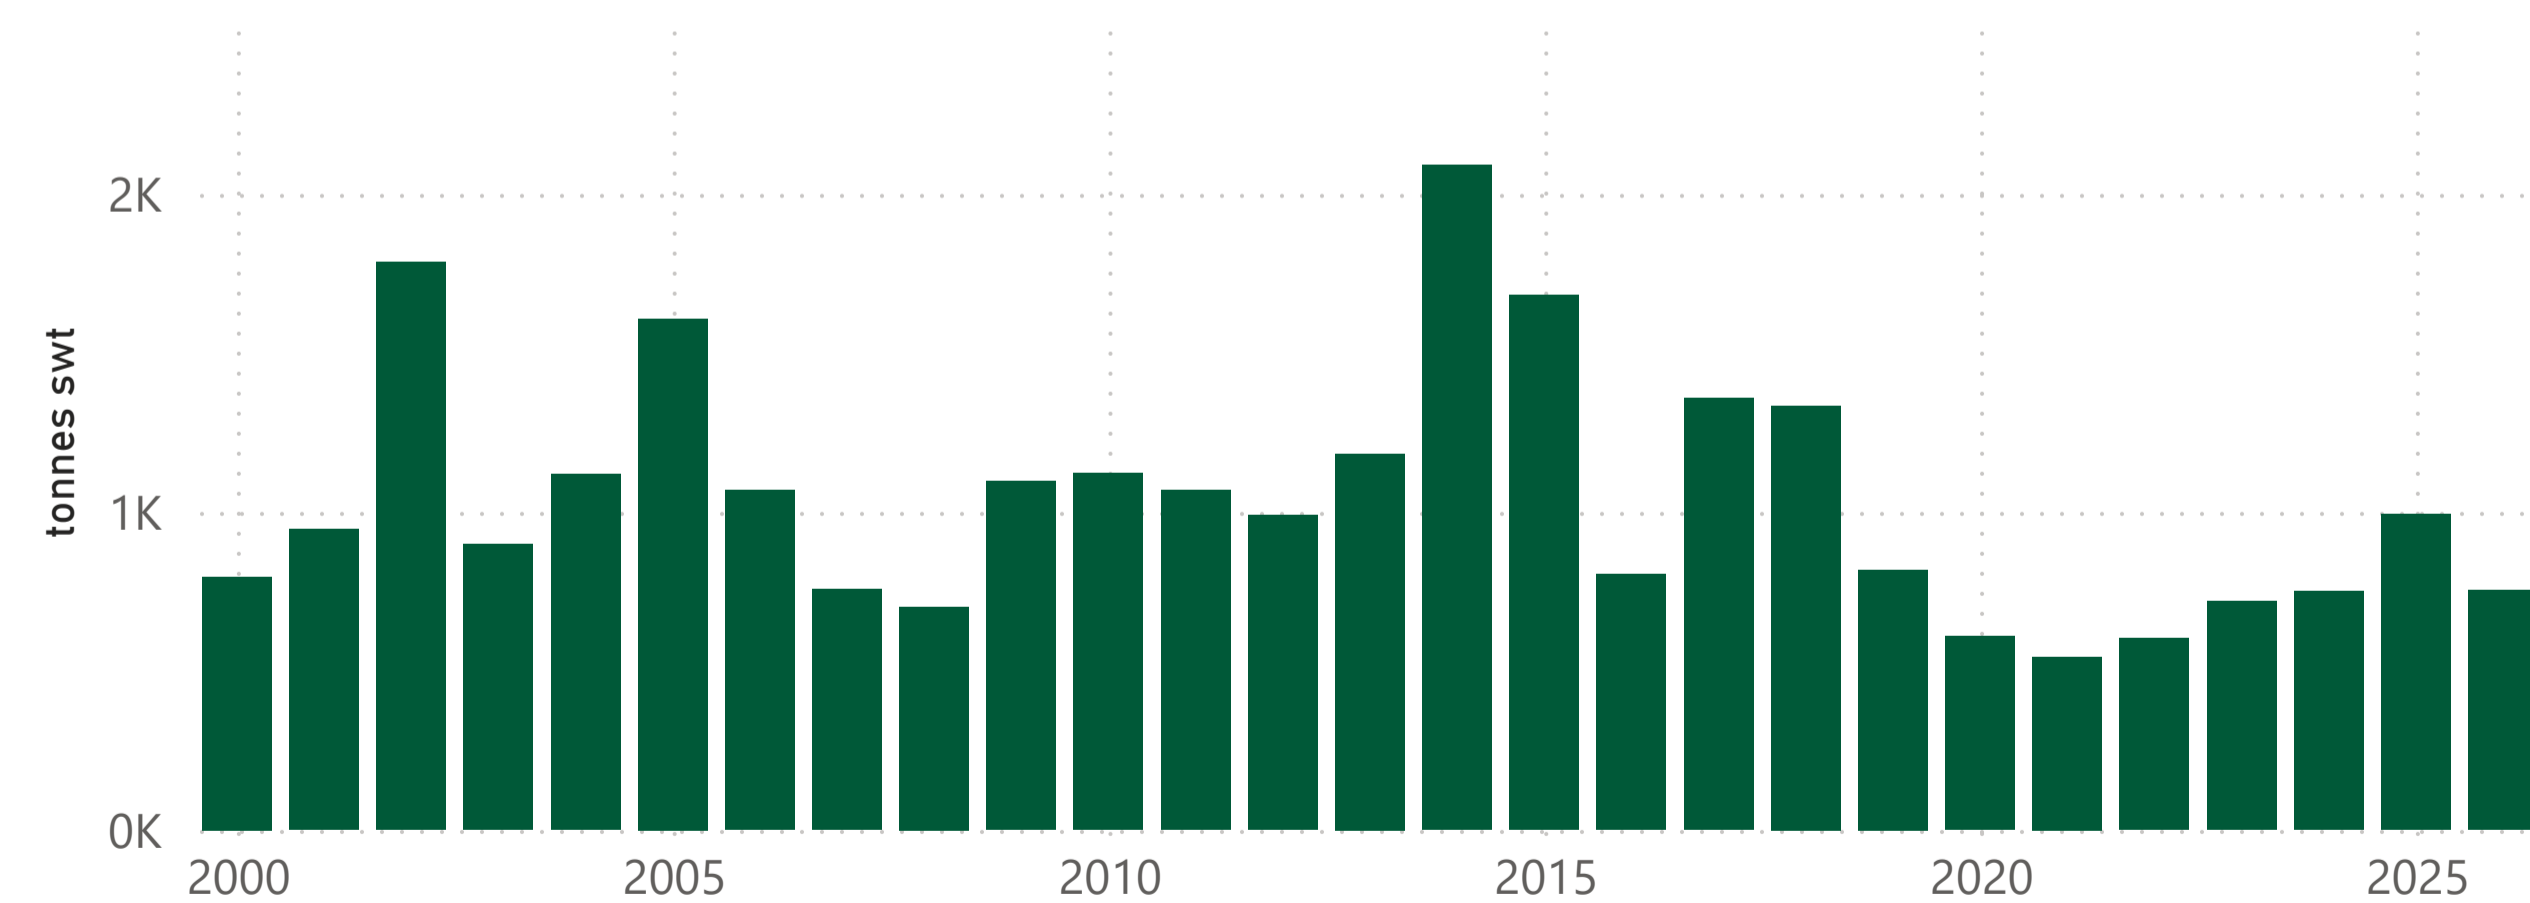

Year to date goatmeat exports to Taiwan

Source: DAFF, XCED, MLA Calculations. All figures are shipped weight tonnes (SWT). For more information email insights@mla.com.au

Last updated: 04 May 2026