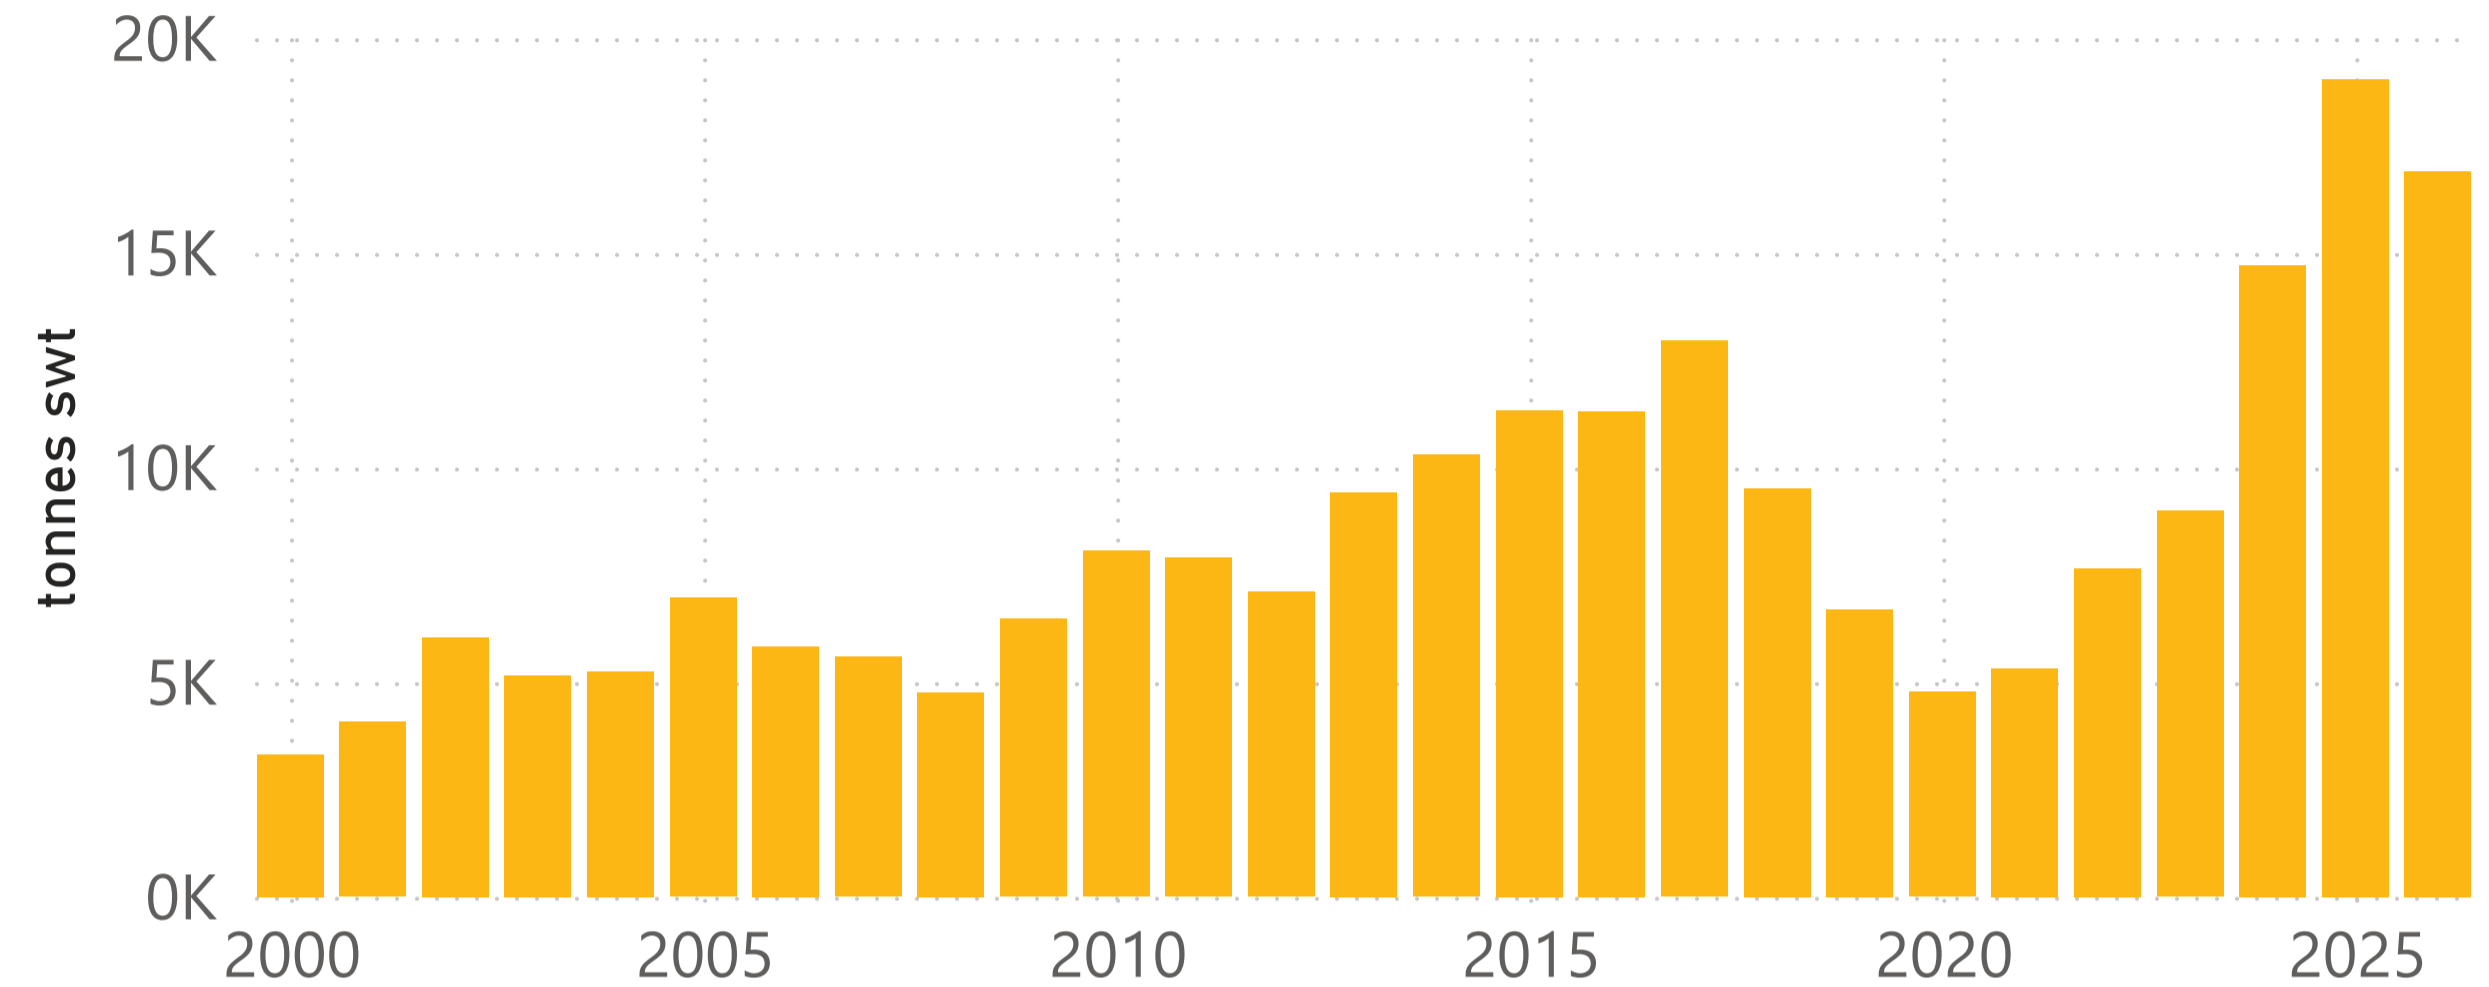

Australian goatmeat exports

Monthly trade summary - April 2026

Month of April

Key Market	Tonnes	%	Year-to-date	%	Previous 12 months	%
▲						
US	2,247	45%	7,535	-3%	29,447	9%
Taiwan	200	-29%	754	-24%	3,049	8%
Korea	408	-49%	1,446	-49%	9,267	3%
Canada	363	-4%	2,798	54%	5,959	57%
Trinidad & Tobago	214	23%	386	-36%	1,707	-12%
China	268	-1%	726	-76%	3,008	-59%
Other	468	-18%	3,262	63%	6,981	70%
Total	4,169	4%	16,907	-11%	59,417	6%

Year to date goatmeat exports

Monthly goatmeat exports

Source: DAFF, XCED, MLA Calculations. All figures are shipped weight tonnes (SWT). For more information email insights@mla.com.au

Last updated: 04 May 2026

Australian goatmeat exports

Monthly trade summary - April 2026

Source: DAFF, XCED, MLA Calculations. All figures are shipped weight tonnes (SWT). For more information email insights@mla.com.au
 Last updated: 04 May 2026

Australian goatmeat exports

Monthly trade summary - April 2026

Historical goatmeat exports - Calendar year totals

Key markets	2012	2013	2014	2015	2016	2017	2018	2019	2020	2021	2022	2023	2024	2025	2026	Total
US	16,078	15,479	19,090	17,626	17,807	18,885	14,254	14,859	8,537	12,589	12,505	14,477	27,559	29,649	7,535	246,930
Taiwan	3,968	3,861	5,075	3,721	3,140	3,553	2,435	2,478	2,034	1,869	2,150	2,003	2,591	3,287	754	42,919
Korea	802	931	1,524	1,677	1,462	1,806	1,345	1,214	1,115	2,128	3,757	5,994	8,639	10,638	1,446	44,479
Canada	2,038	1,896	2,218	1,720	1,109	1,814	814	922	948	1,279	1,339	1,243	2,632	4,973	2,798	27,742
Trinidad & Tobago	1,887	1,942	1,781	1,719	1,765	1,378	787	1,022	640	439	976	1,697	2,008	1,928	386	20,355
China	374	4,736	1,113	880	12		275	158	164	148	290	6,757	5,161	5,365	726	26,159
Other	3,946	3,826	4,980	2,622	1,499	990	1,116	595	709	594	815	1,719	2,899	5,717	3,262	35,288
Total	29,094	32,671	35,780	29,965	26,794	28,426	21,026	21,248	14,147	19,046	21,831	33,891	51,489	61,556	16,907	443,870