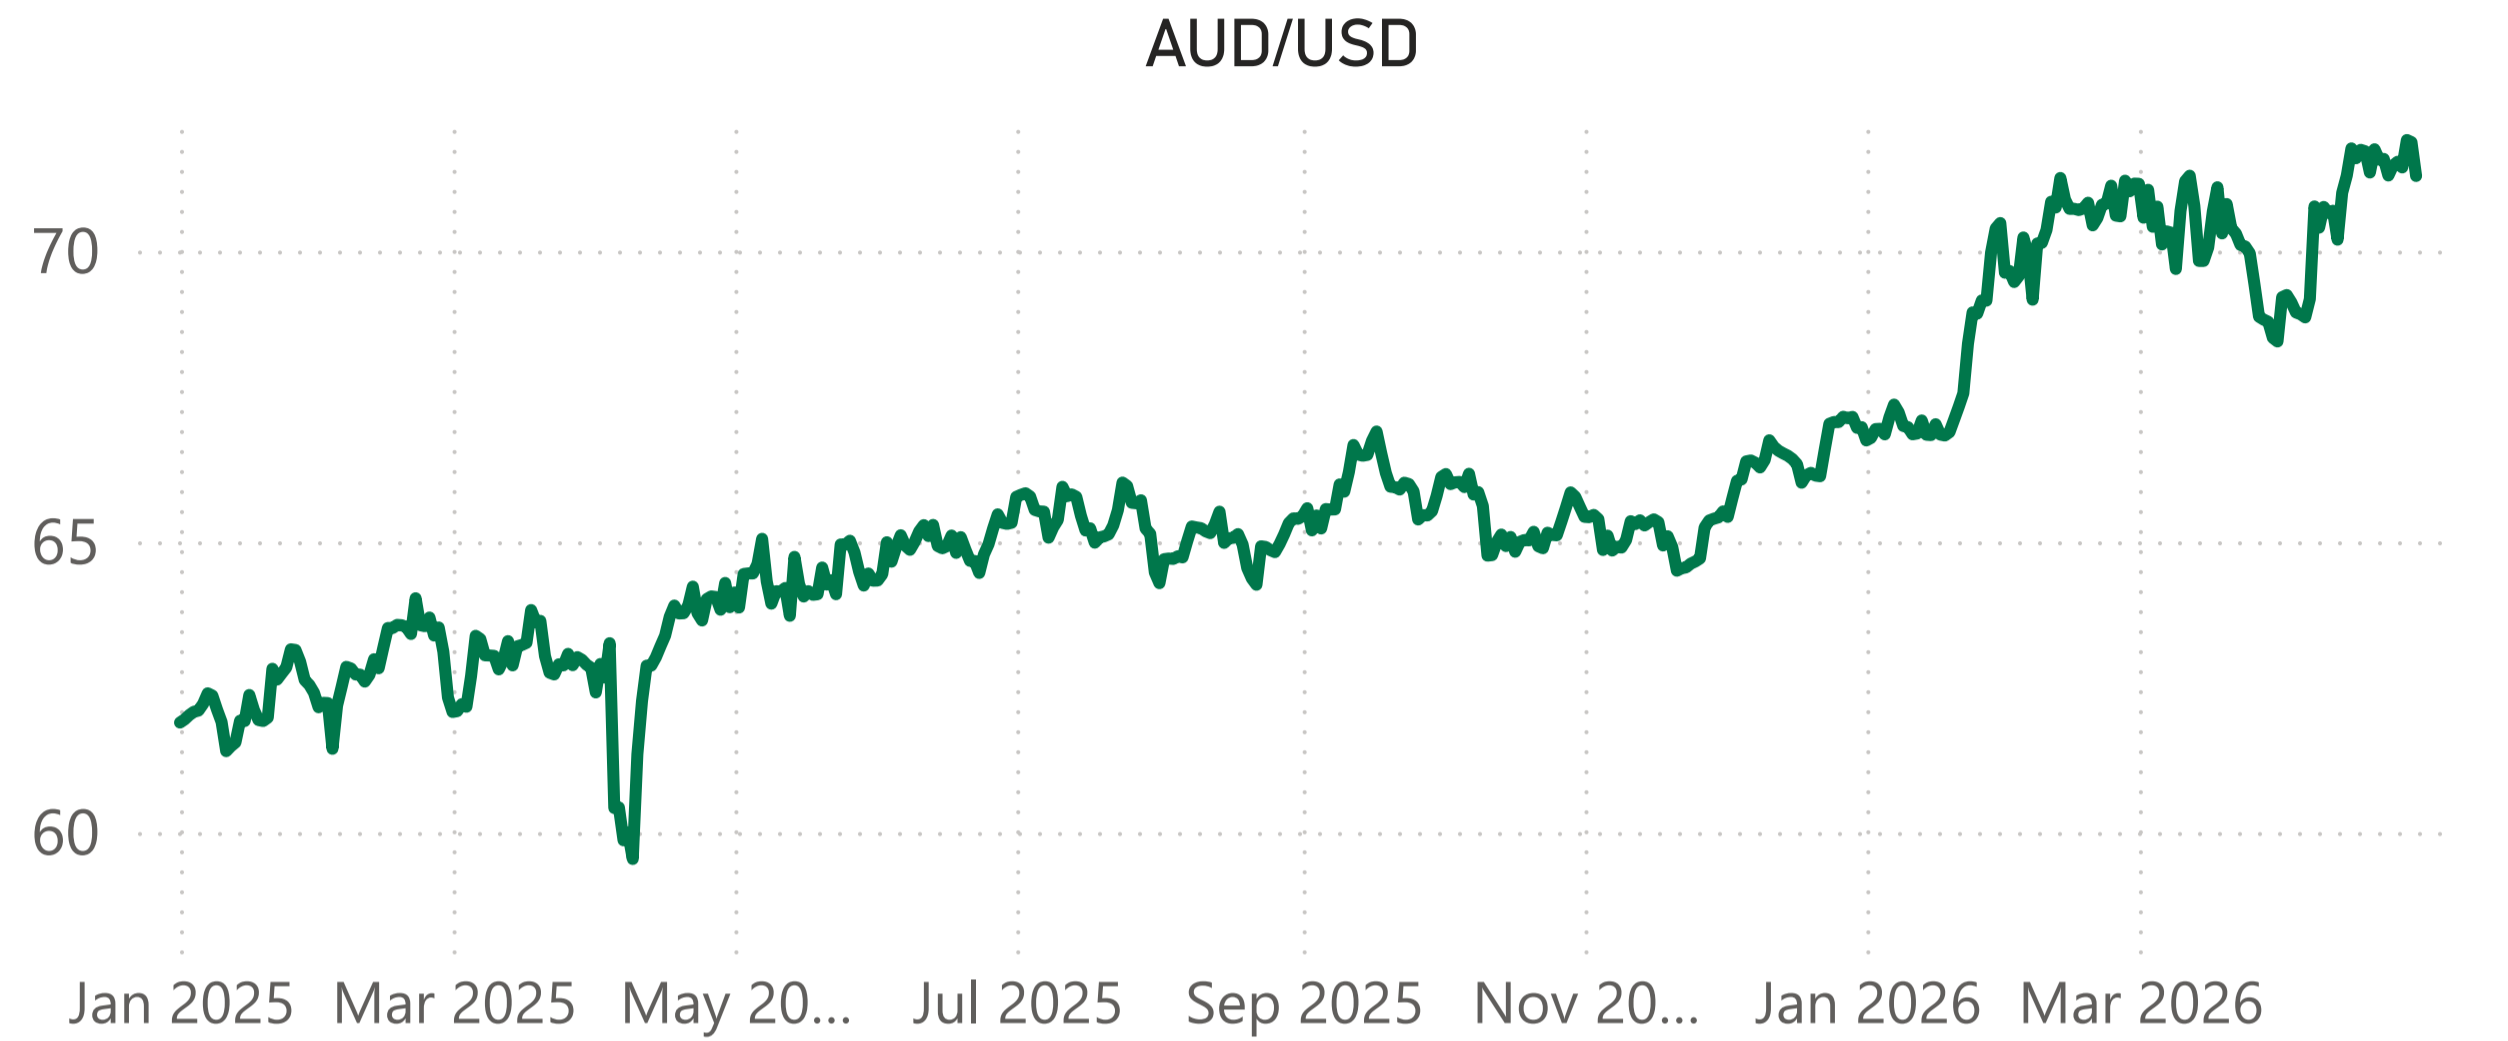

Australian goatmeat exports

Monthly trade summary - April 2026

Source: DAFF, XCED, MLA Calculations. All figures are shipped weight tonnes (SWT). For more information email insights@mla.com.au
Last updated: 04 May 2026