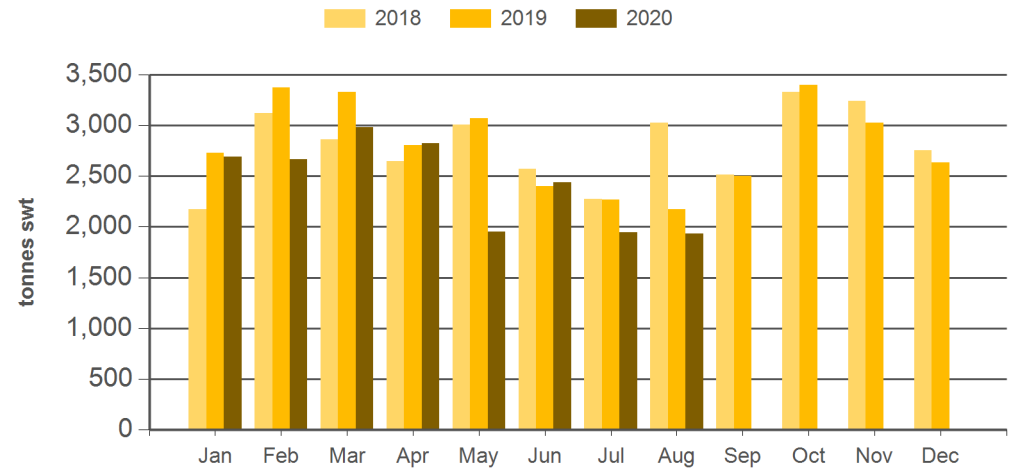

Source: DAWR. SWT = Shipped weight. YTD = Calendar year-to-August. Y-O-Y = Year-on-year. M-O-M = Month-on-month. For further information email globalindustryinsights@mla.com.au. Beef offal includes beef and veal offal. Sheep offal includes sheep and lamb offal.

Year-to-August beef offal exports

Source: DAWR, Prepared by MLA

Year-to-August sheep offal exports

Source: DAWR, Prepared by MLA

Monthly beef offal exports

Source: DAWR, Prepared by MLA

Monthly sheep offal exports