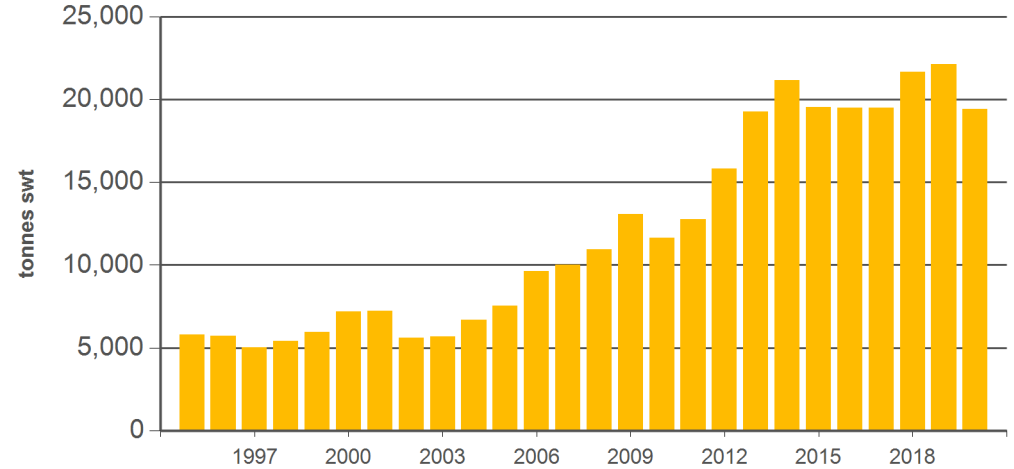

Year-to-August sheep offal exports

Source: DAWR, Prepared by MLA