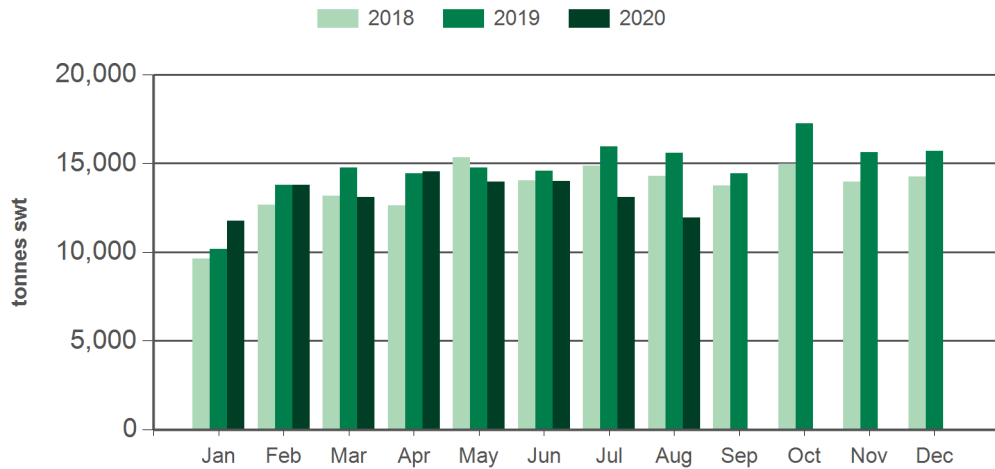

Source: DAWR. SWT = Shipped weight. YTD = Calendar year-to-August. Y-O-Y = Year-on-year. M-O-M = Month-on-month. For further information email globalindustryinsights@mla.com.au. Beef offal includes beef and veal offal. Sheep offal includes sheep and lamb offal.

Year-to-August beef offal exports

Source: DAWR, Prepared by MLA

Year-to-August sheep offal exports

Source: DAWR, Prepared by MLA

Monthly beef offal exports

Source: DAWR, Prepared by MLA

Monthly sheep offal exports