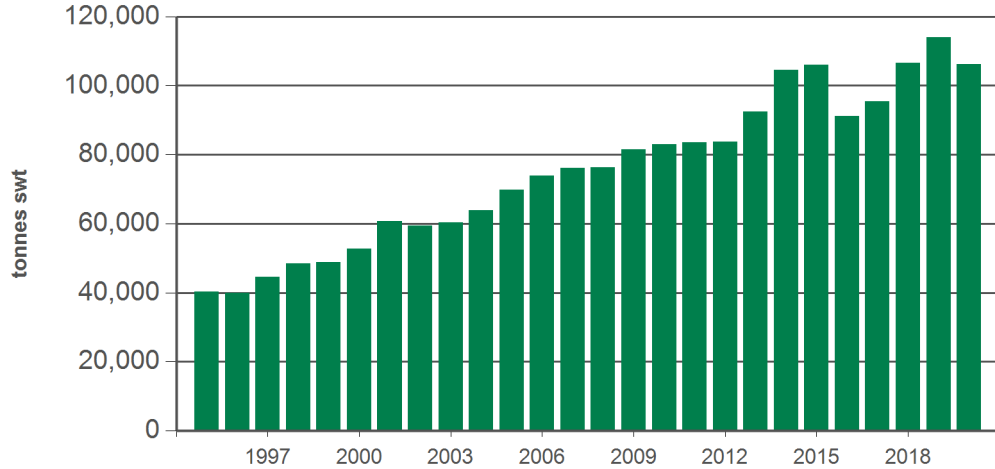

Year-to-August beef offal exports

Source: DAWR, Prepared by MLA