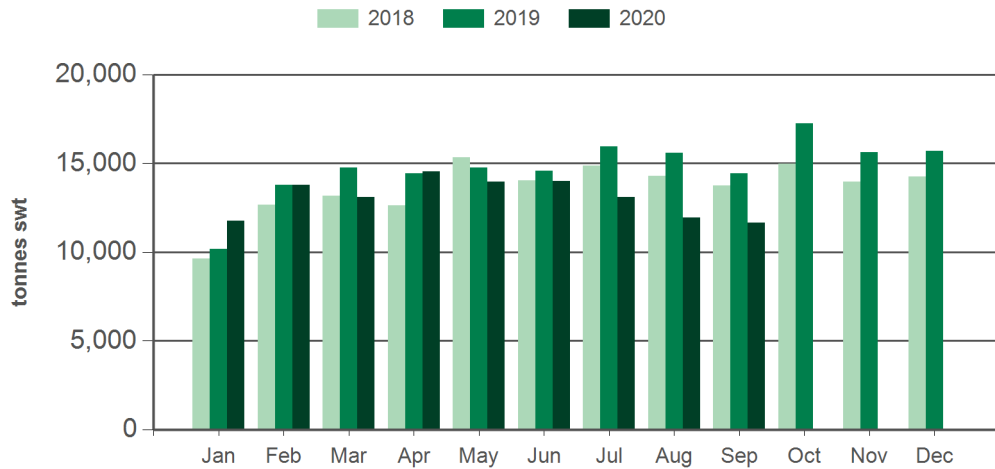

Source: DAWR. SWT = Shipped weight. YTD = Calendar year-to-September. Y-O-Y = Year-on-year. M-O-M = Month-on-month. For further information email globalindustryinsights@mla.com.au. Beef offal includes beef and veal offal. Sheep offal includes sheep and lamb offal.

Year-to-September beef offal exports

Source: DAWR, Prepared by MLA

Year-to-September sheep offal exports

Source: DAWR, Prepared by MLA

Monthly beef offal exports

Source: DAWR, Prepared by MLA

Monthly sheep offal exports