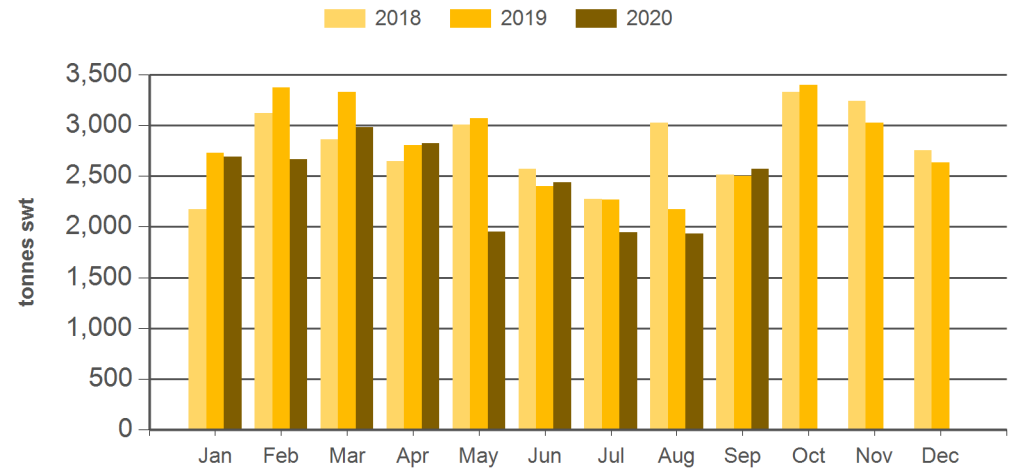

Source: DAWR. SWT = Shipped weight. YTD = Calendar year-to-September. Y-O-Y = Year-on-year. M-O-M = Month-on-month. For further information email globalindustryinsights@mla.com.au. Beef offal includes beef and veal offal. Sheep offal includes sheep and lamb offal.

Year-to-September beef offal exports

Source: DAWR, Prepared by MLA

Year-to-September sheep offal exports

Source: DAWR, Prepared by MLA

Monthly beef offal exports

Source: DAWR, Prepared by MLA

Monthly sheep offal exports