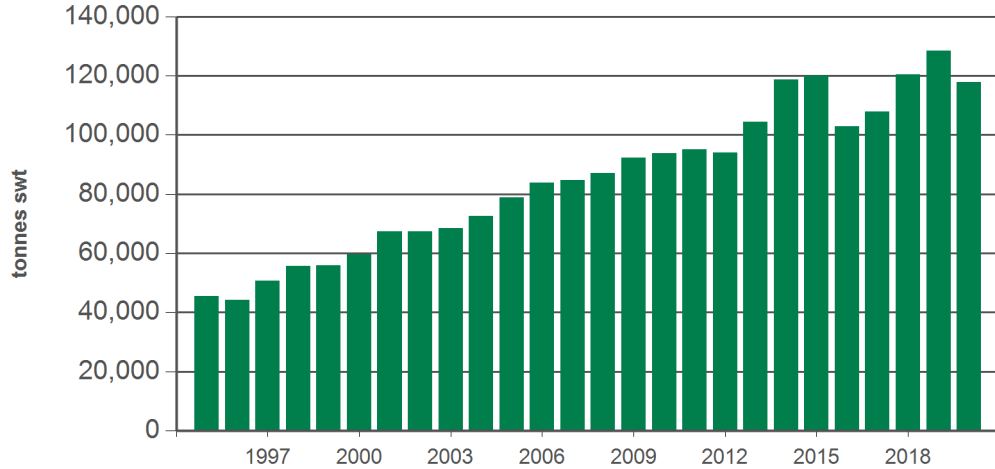

Year-to-September beef offal exports

Source: DAWR, Prepared by MLA