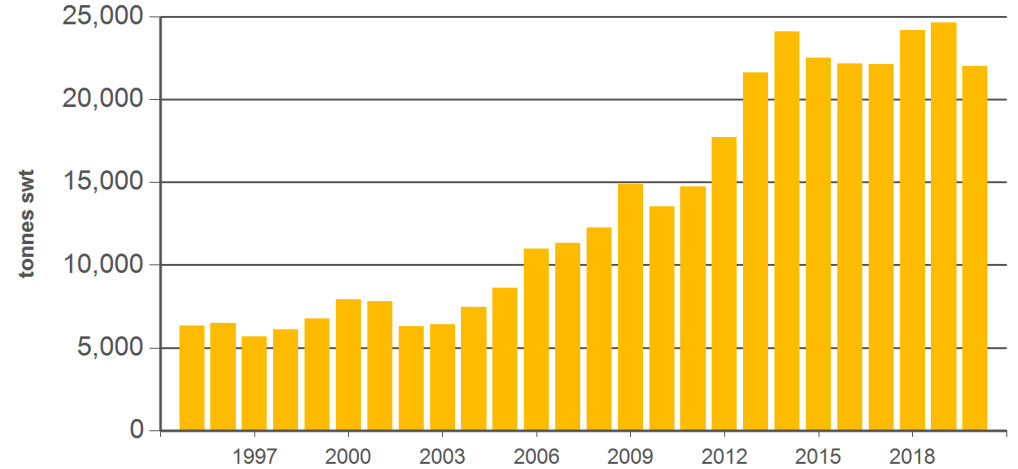

Year-to-September sheep offal exports

Source: DAWR, Prepared by MLA