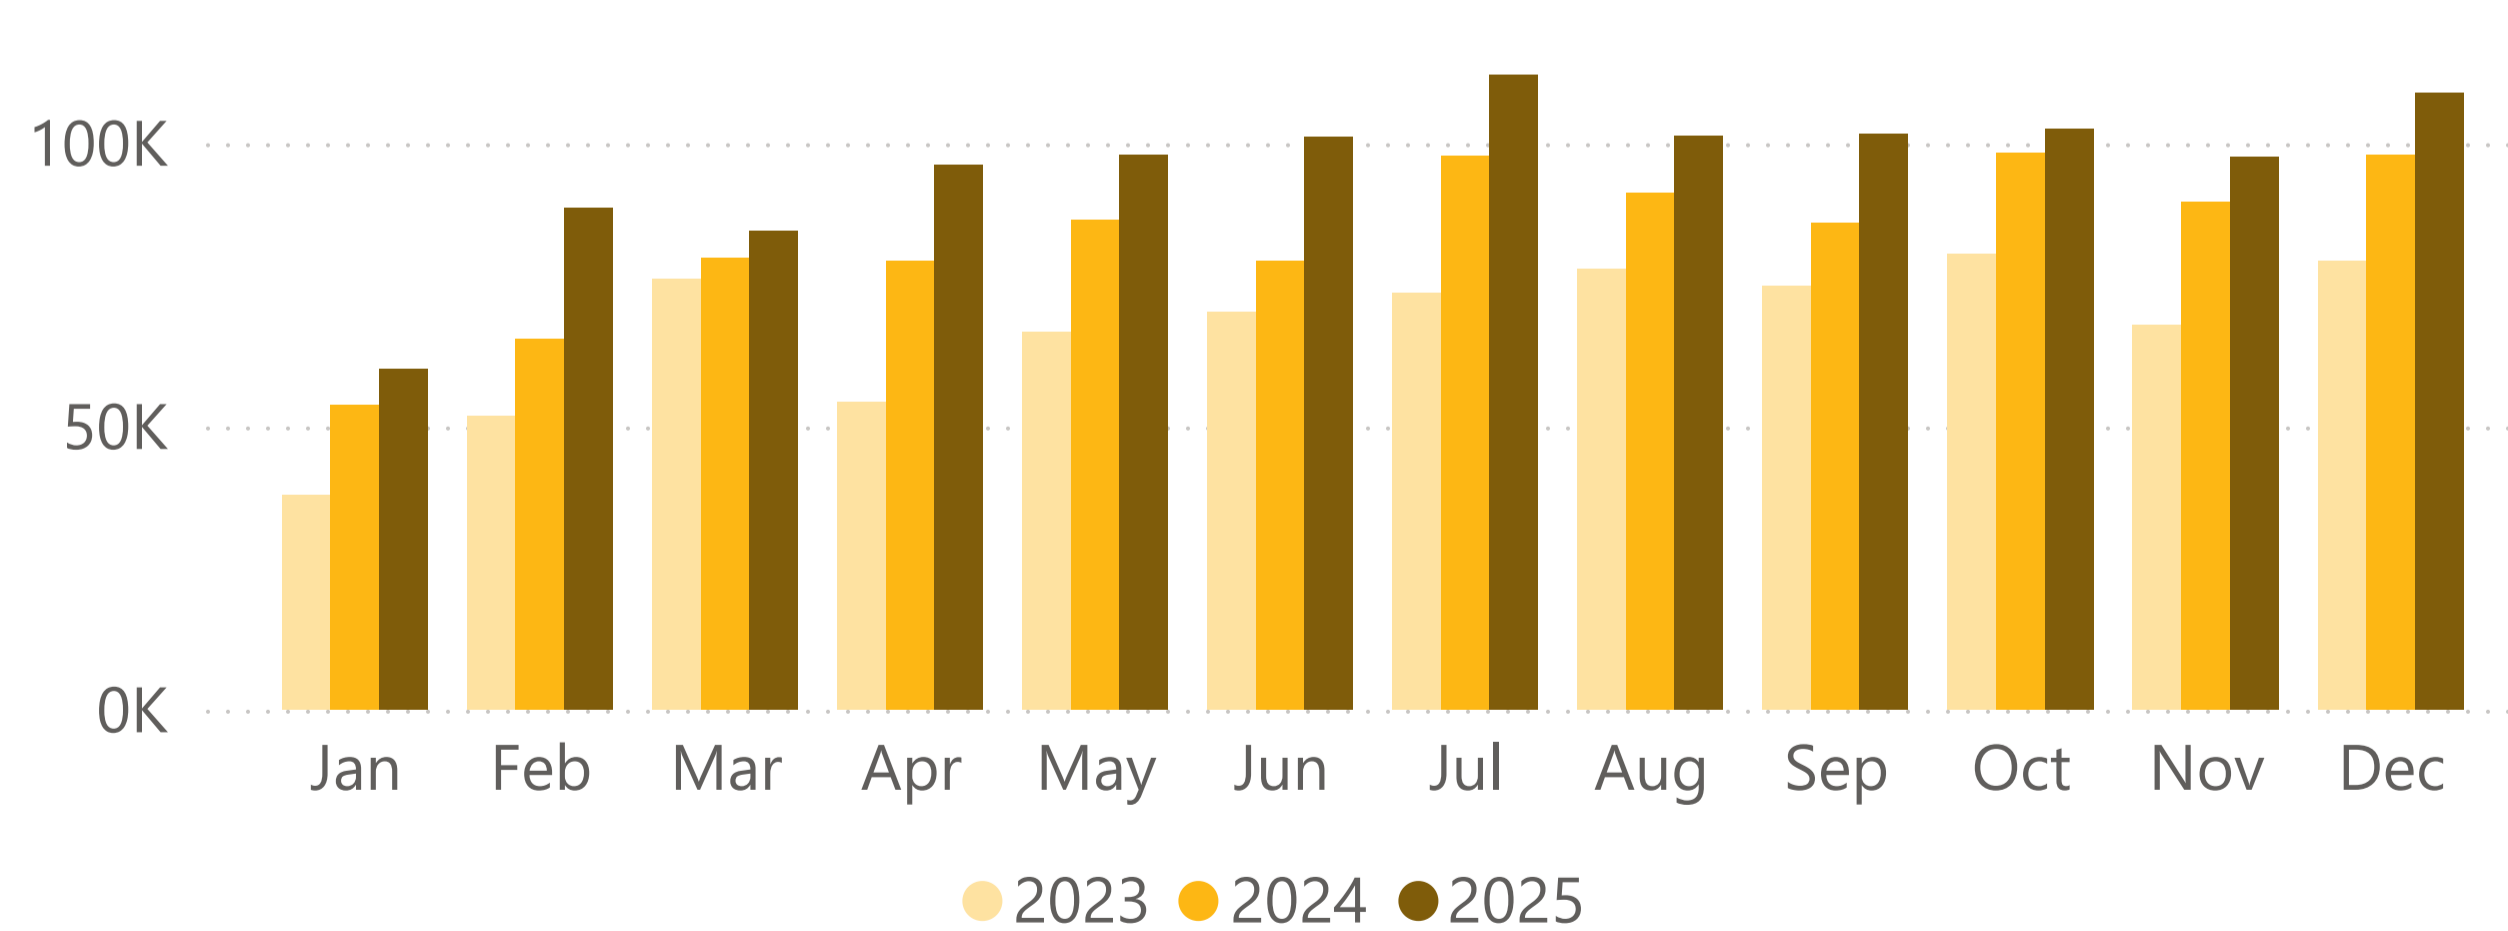

Monthly frozen beef exports

Source: DAFF, XCED, MLA Calculations. All figures are shipped weight tonnes (SWT). For more information email insights@mla.com.au

Last updated: 20 January 2026