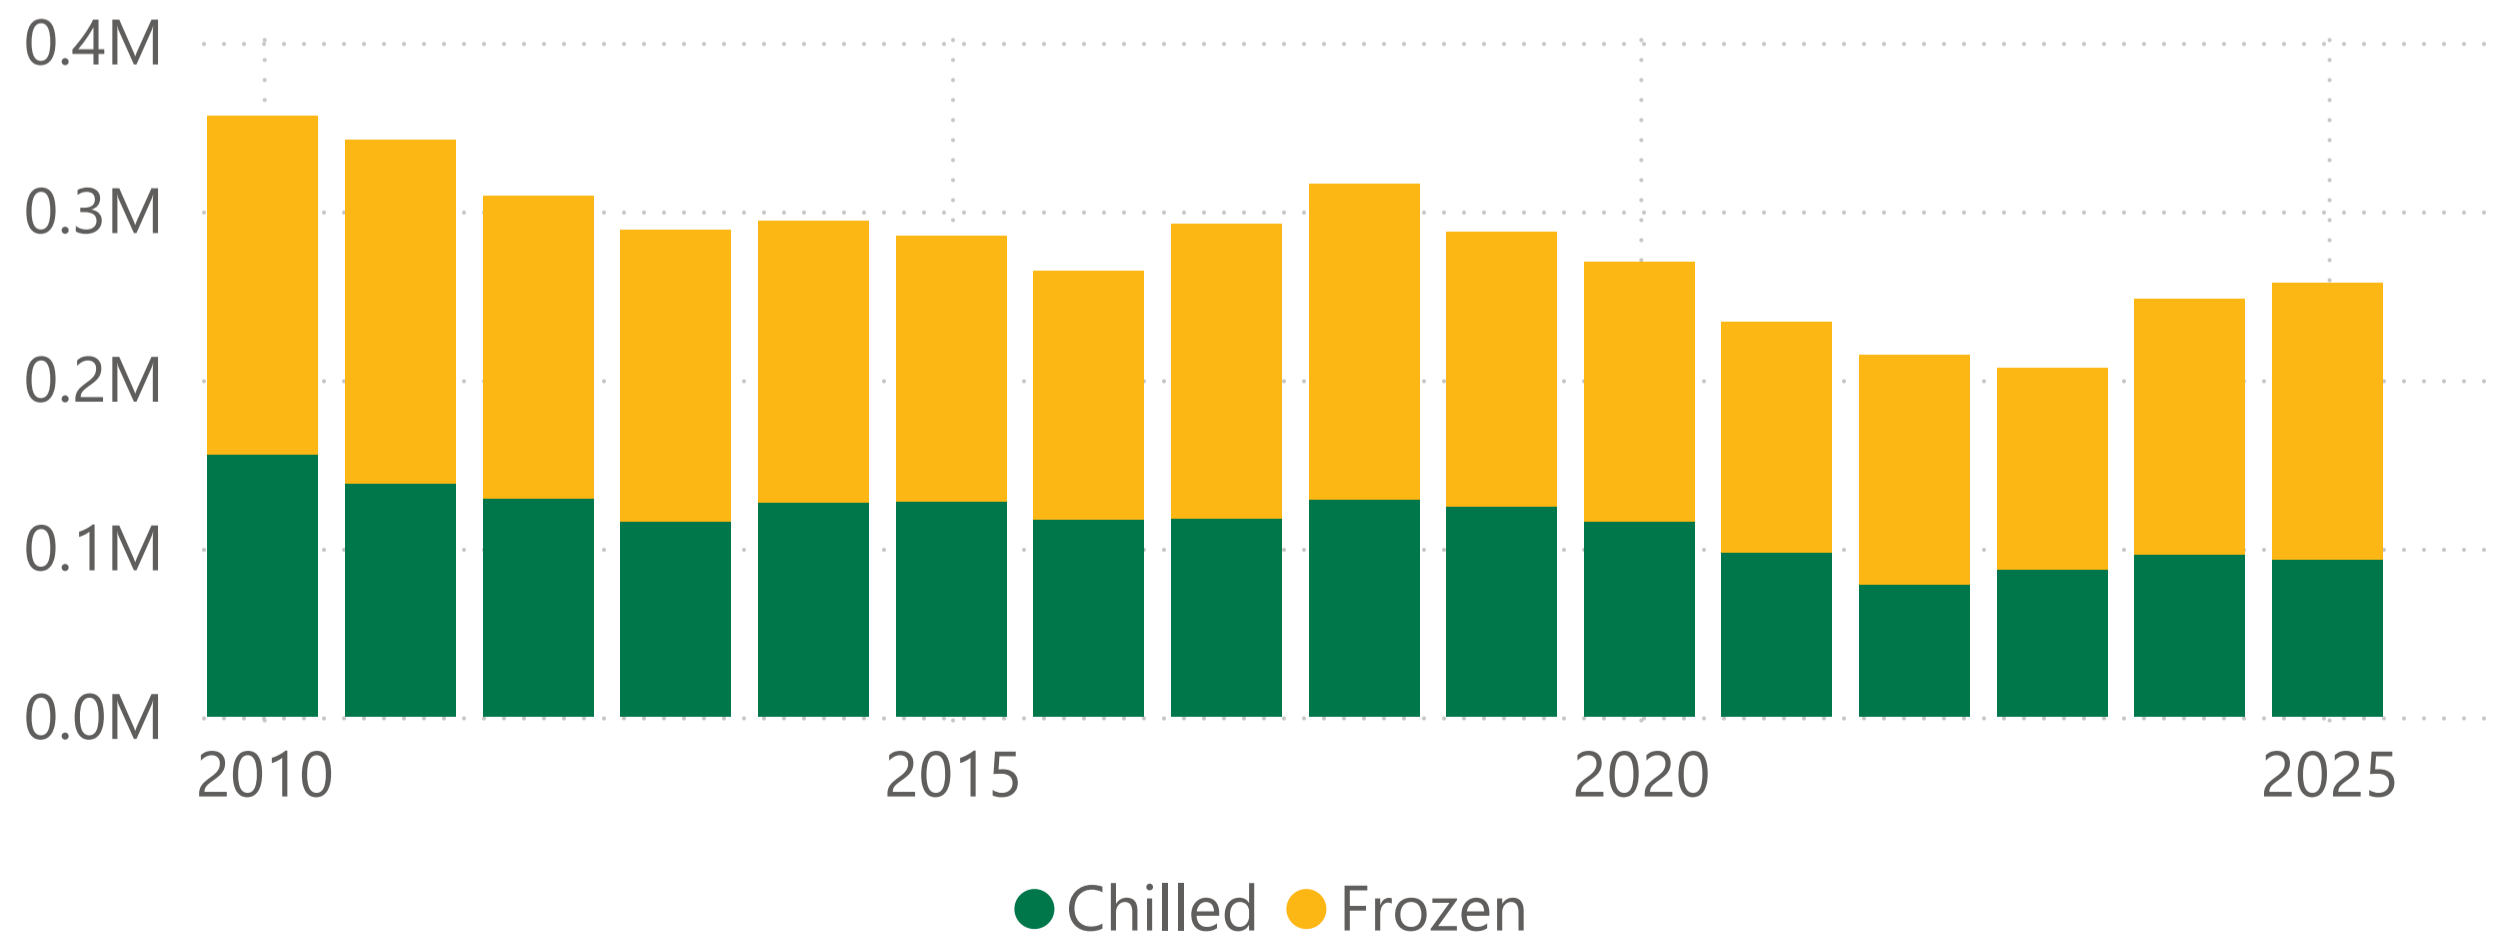

Last updated: 20 January 2026

Australian beef exports

Trade Summary - 2025

Beef exports by market - percentage share

Year-to-date exports to Japan

Year-to-date exports to South Korea

Source: DAFF, XCED, MLA Calculations. All figures are shipped weight tonnes (SWT). For more information email insights@mla.com.au