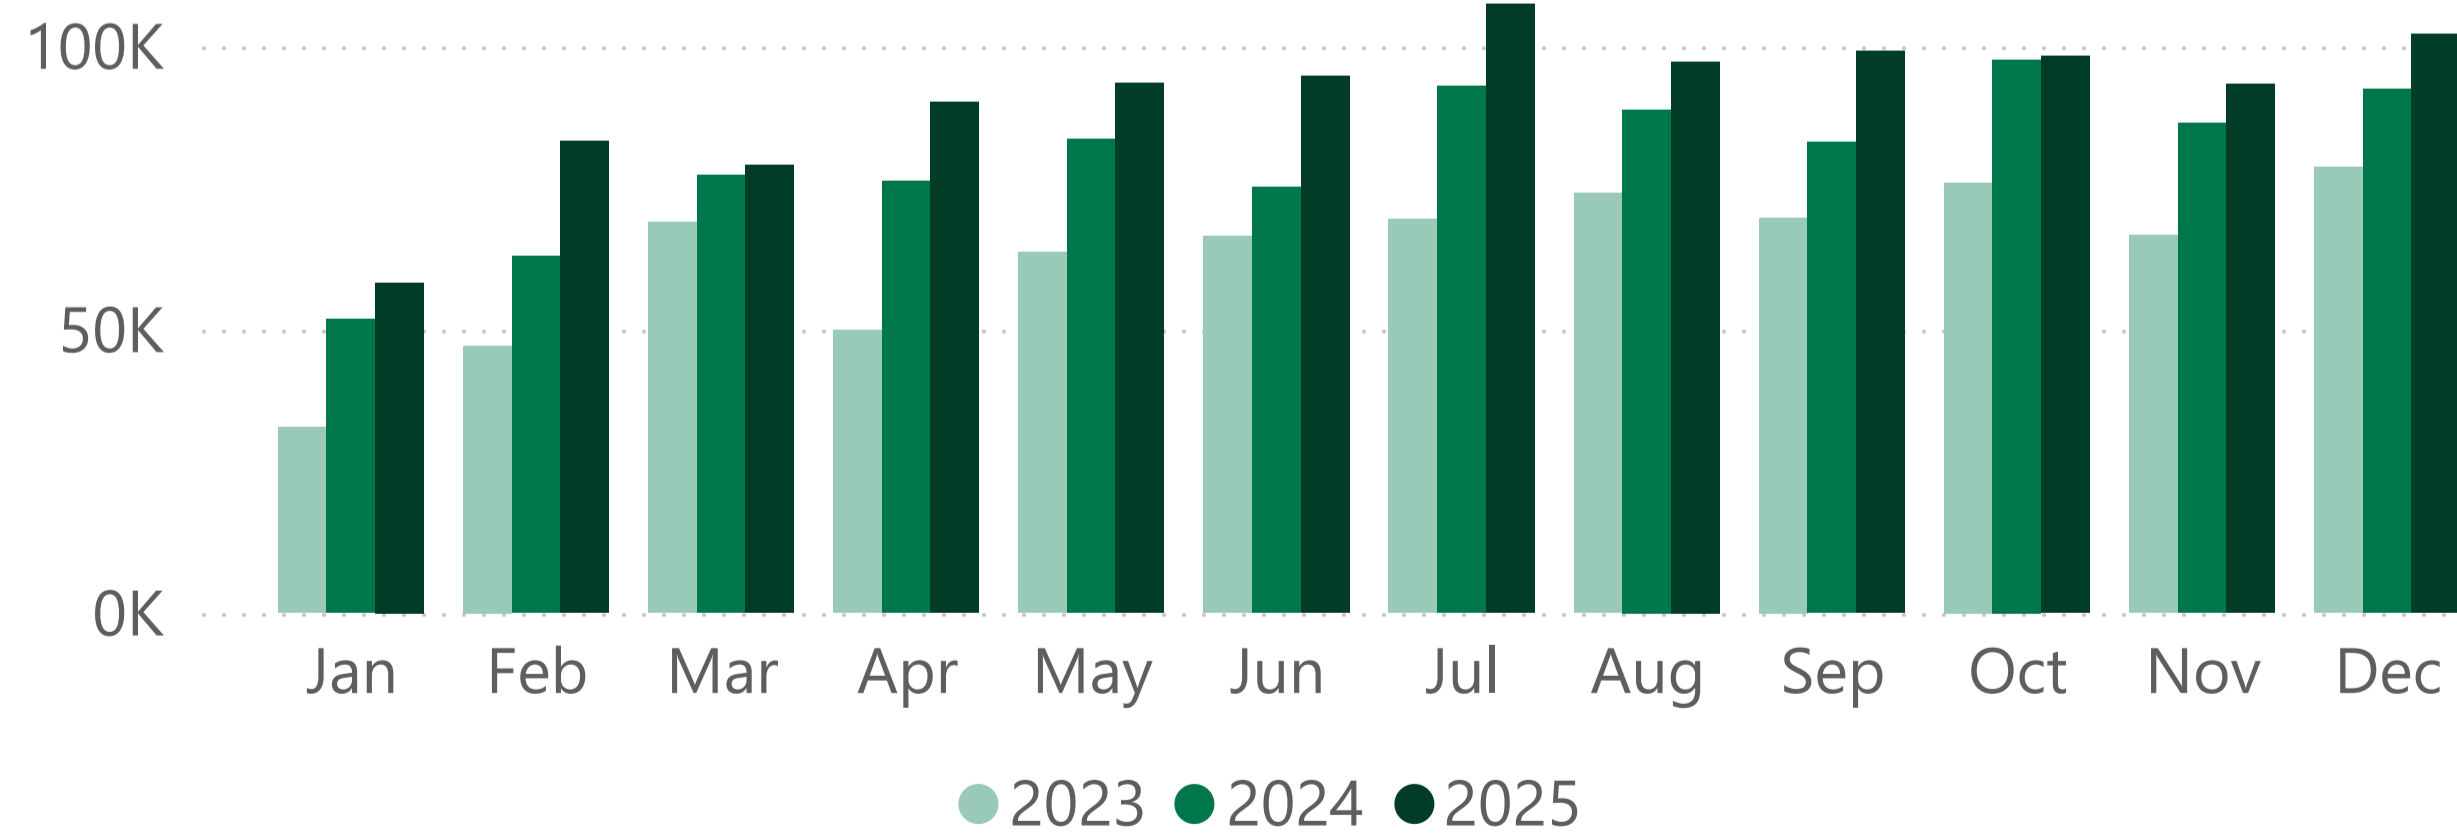

Last updated: 20 January 2026

Australian beef exports

Trade Summary - 2025

Year-to-date beef exports

Monthly grassfed beef exports

Monthly grainfed beef exports

Source: DAFF, XCED, MLA Calculations. All figures are shipped weight tonnes (SWT). For more information email insights@mla.com.au