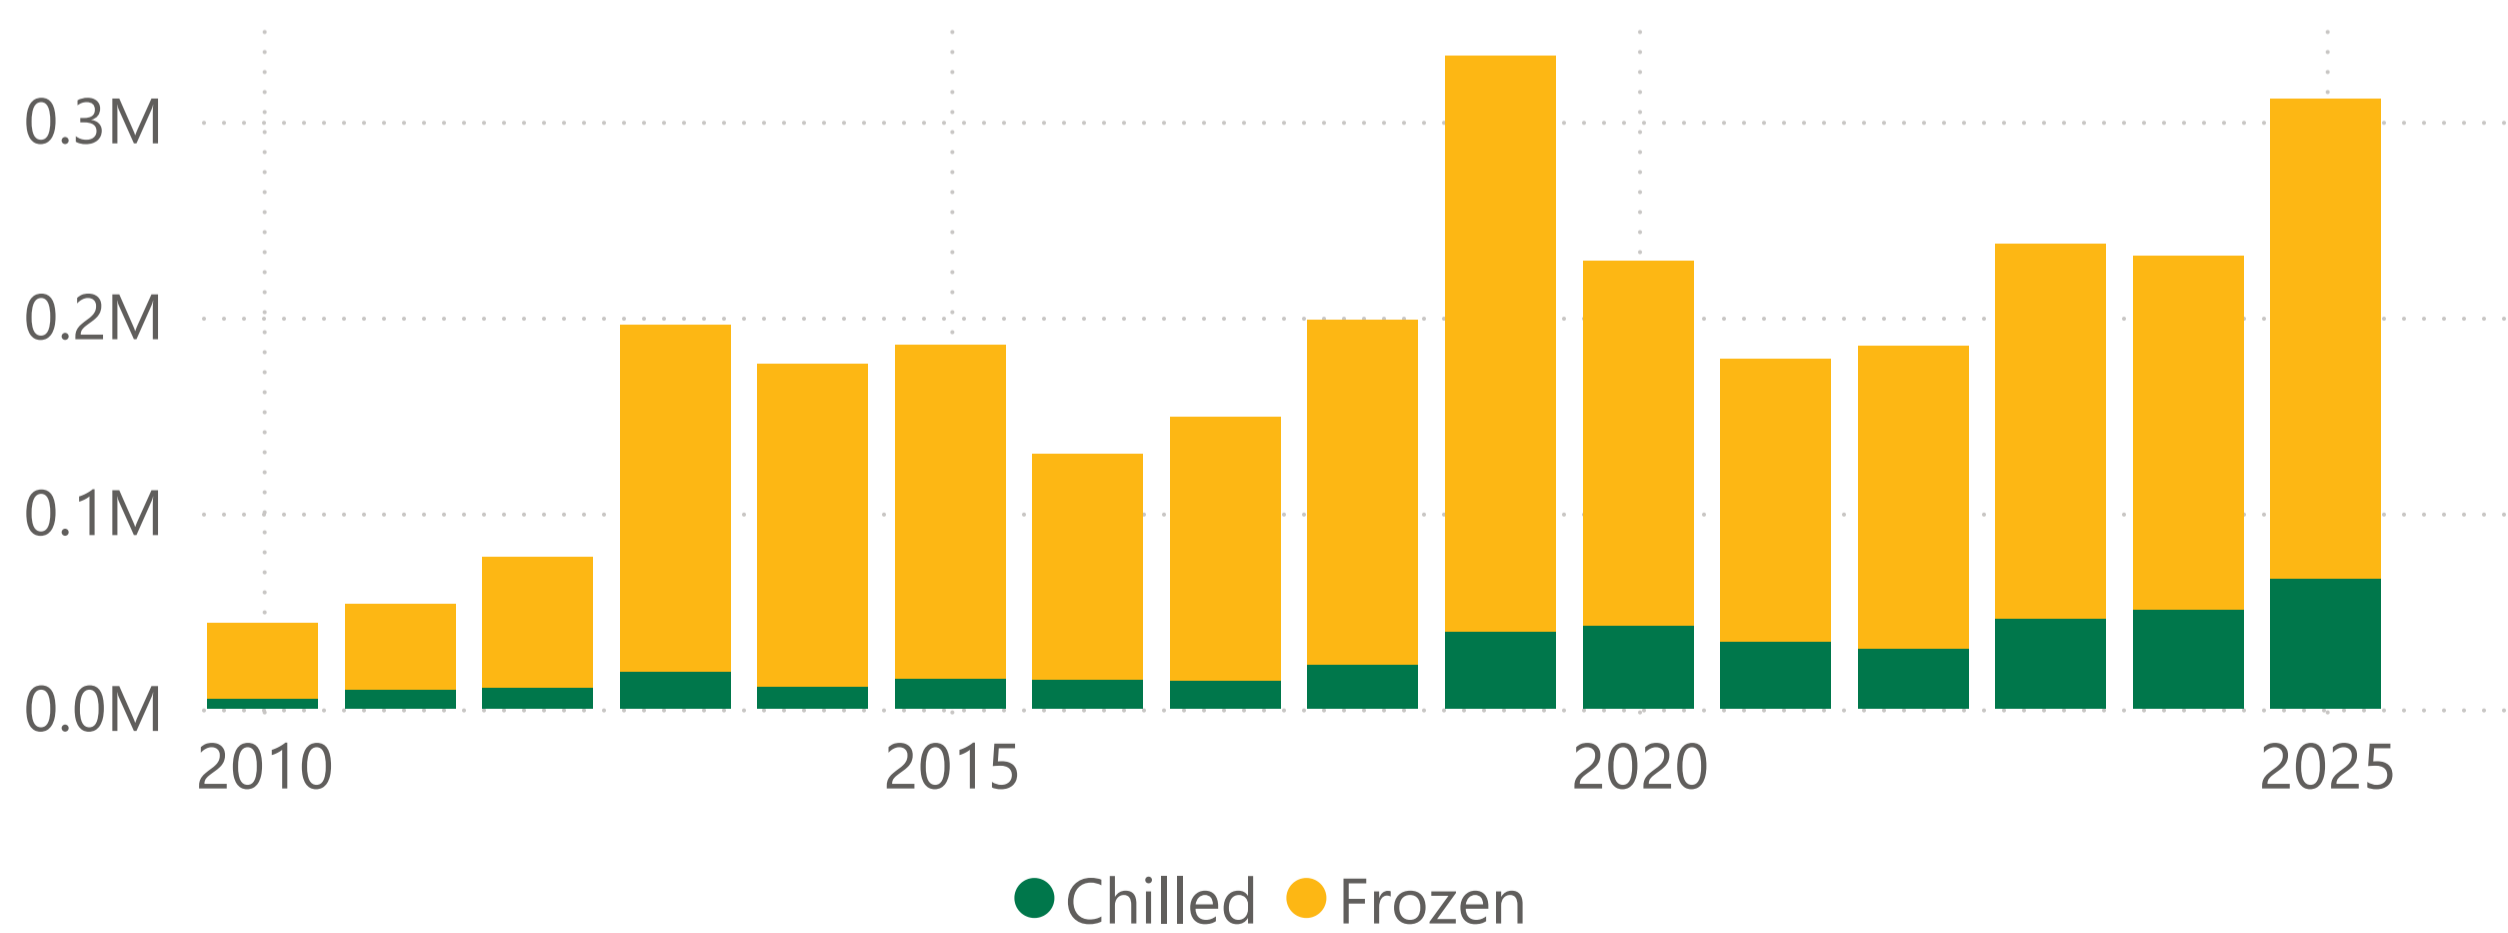

Last updated: 20 January 2026

Australian beef exports

Trade Summary - 2025

Year-to-date exports to North America

US imported beef - 90CL price indicator

Source: Steiner Consulting

Year-to-date exports to Greater China