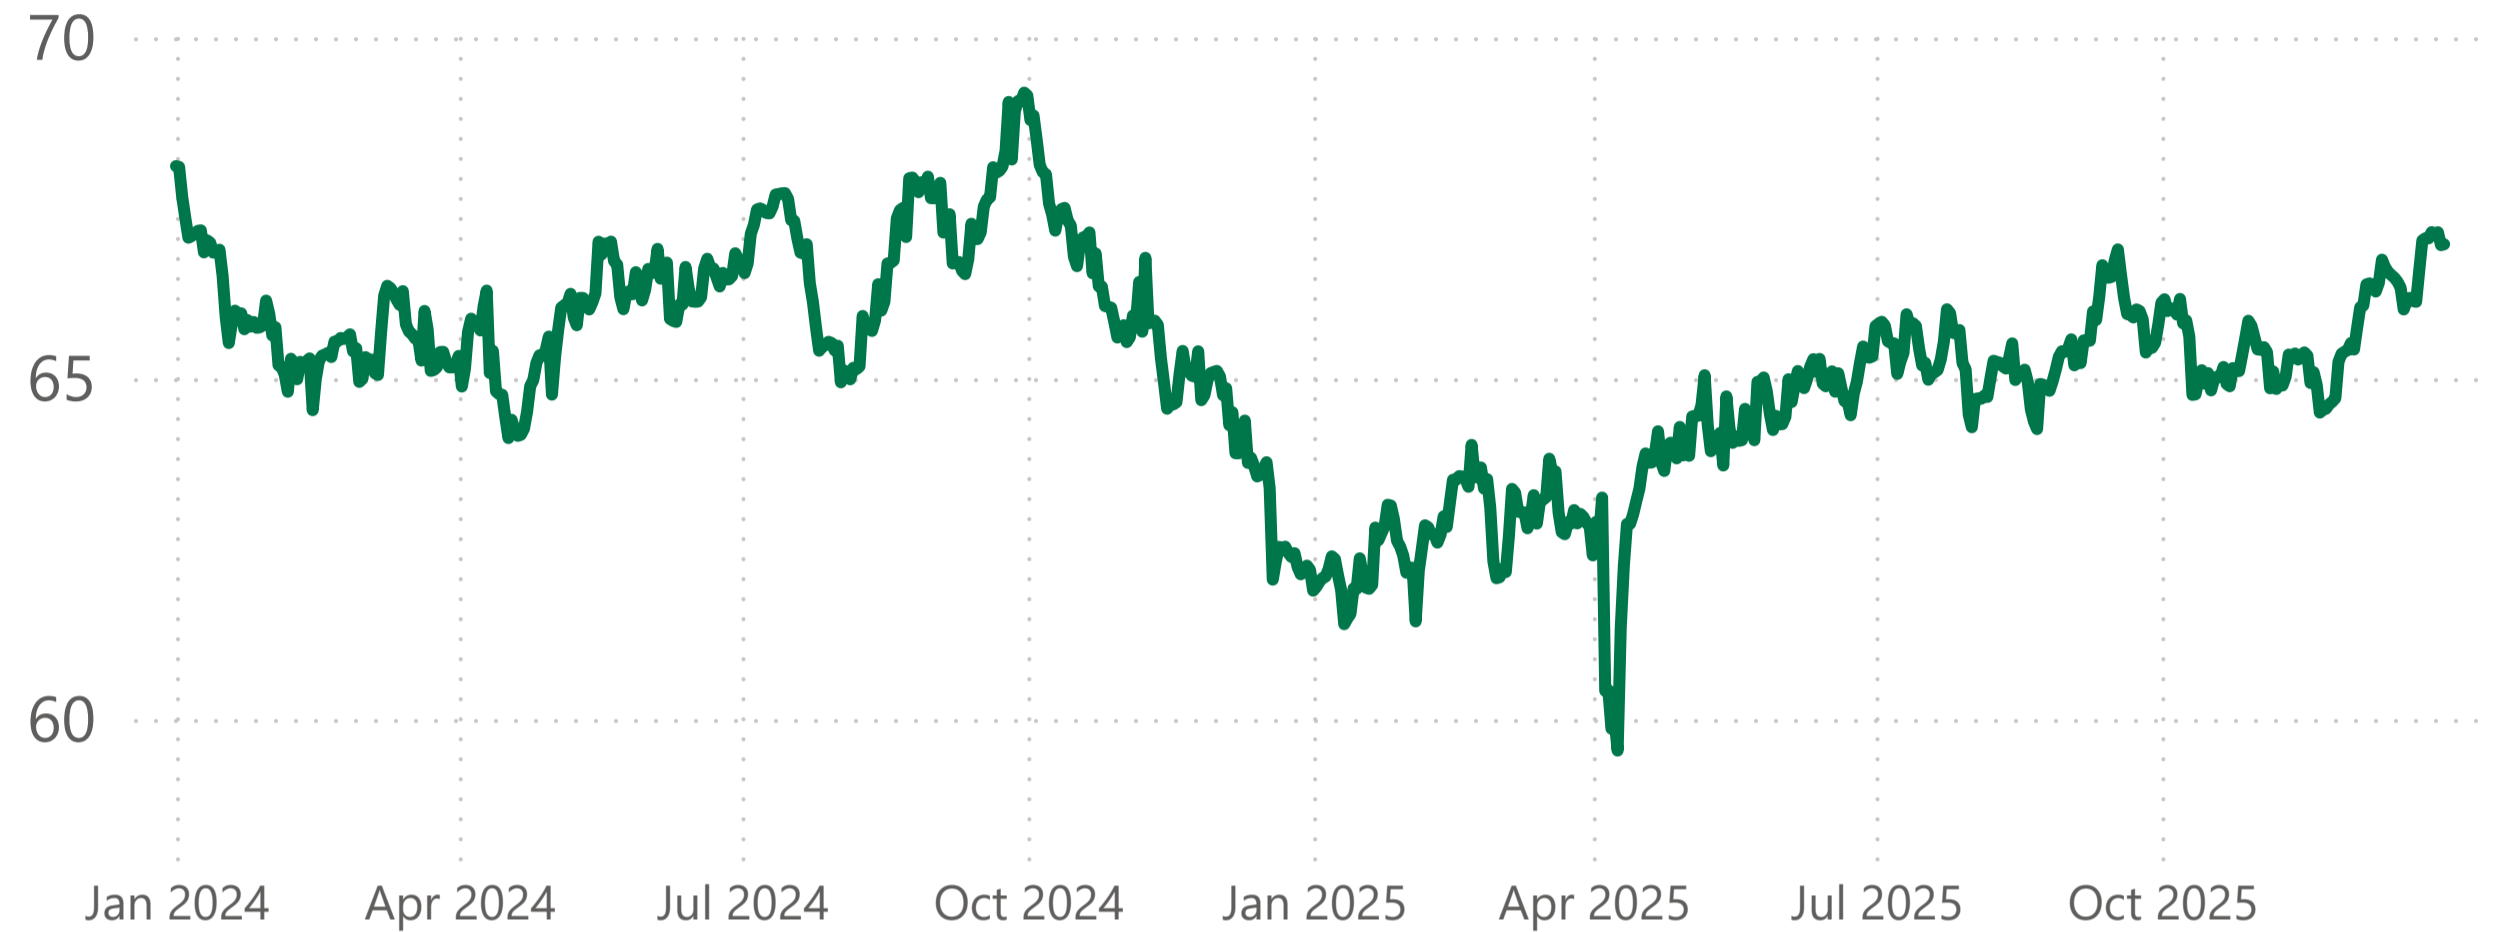

Australian beef exports

Trade Summary - 2025

AUD/USD

Source: DAFF, XCED, MLA Calculations. All figures are shipped weight tonnes (SWT). For more information email insights@mla.com.au

Last updated: 20 January 2026