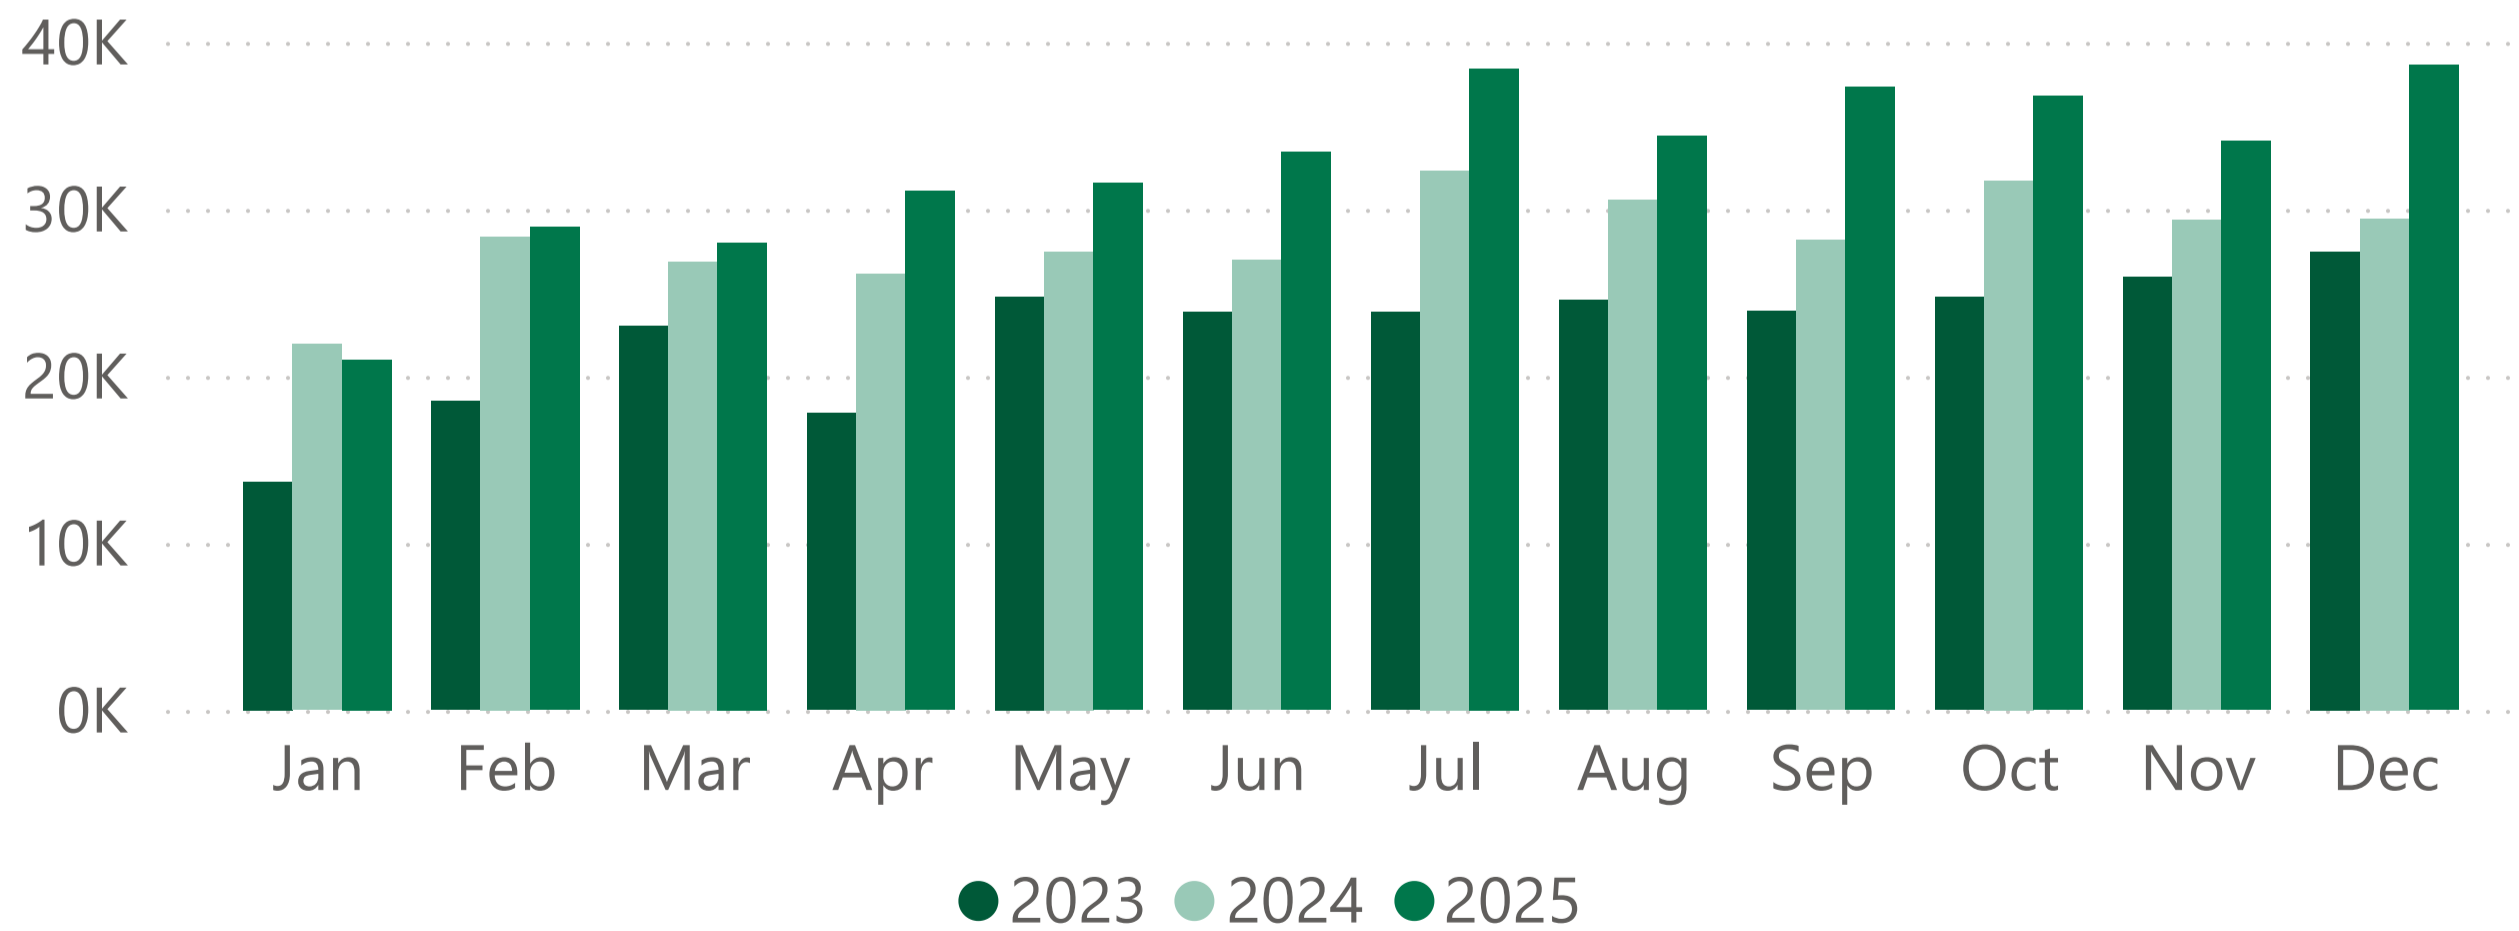

Monthly chilled beef exports