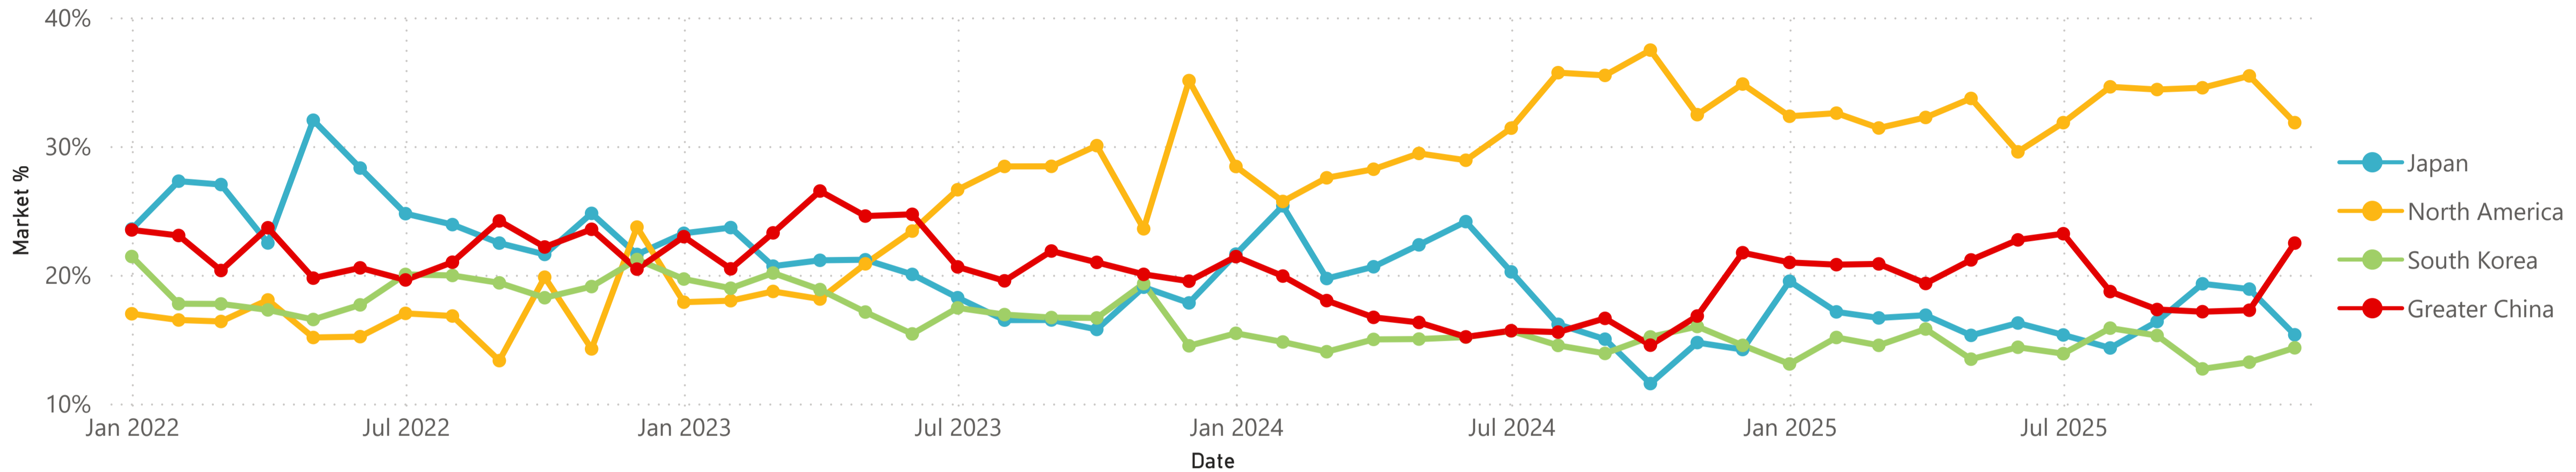

Australian beef exports

Trade Summary - 2025

Beef exports by market - percentage share