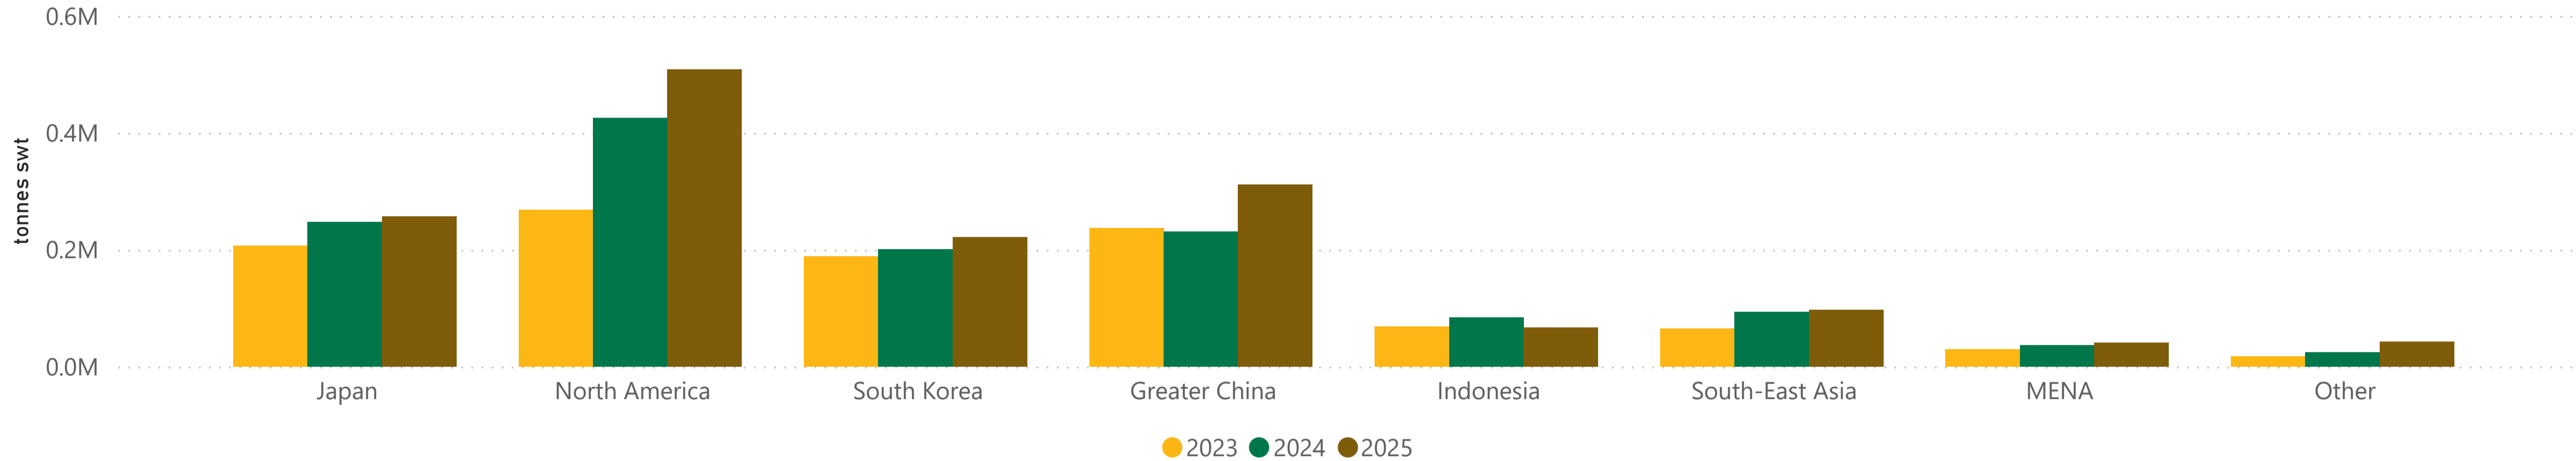

Last updated: 20 January 2026

Australian beef exports

Trade Summary - 2025

Year-to-date beef exports

Monthly grassfed beef exports

Monthly grainfed beef exports

Source: DAFF, XCED, MLA Calculations. All figures are shipped weight tonnes (SWT). For more information email insights@mla.com.au