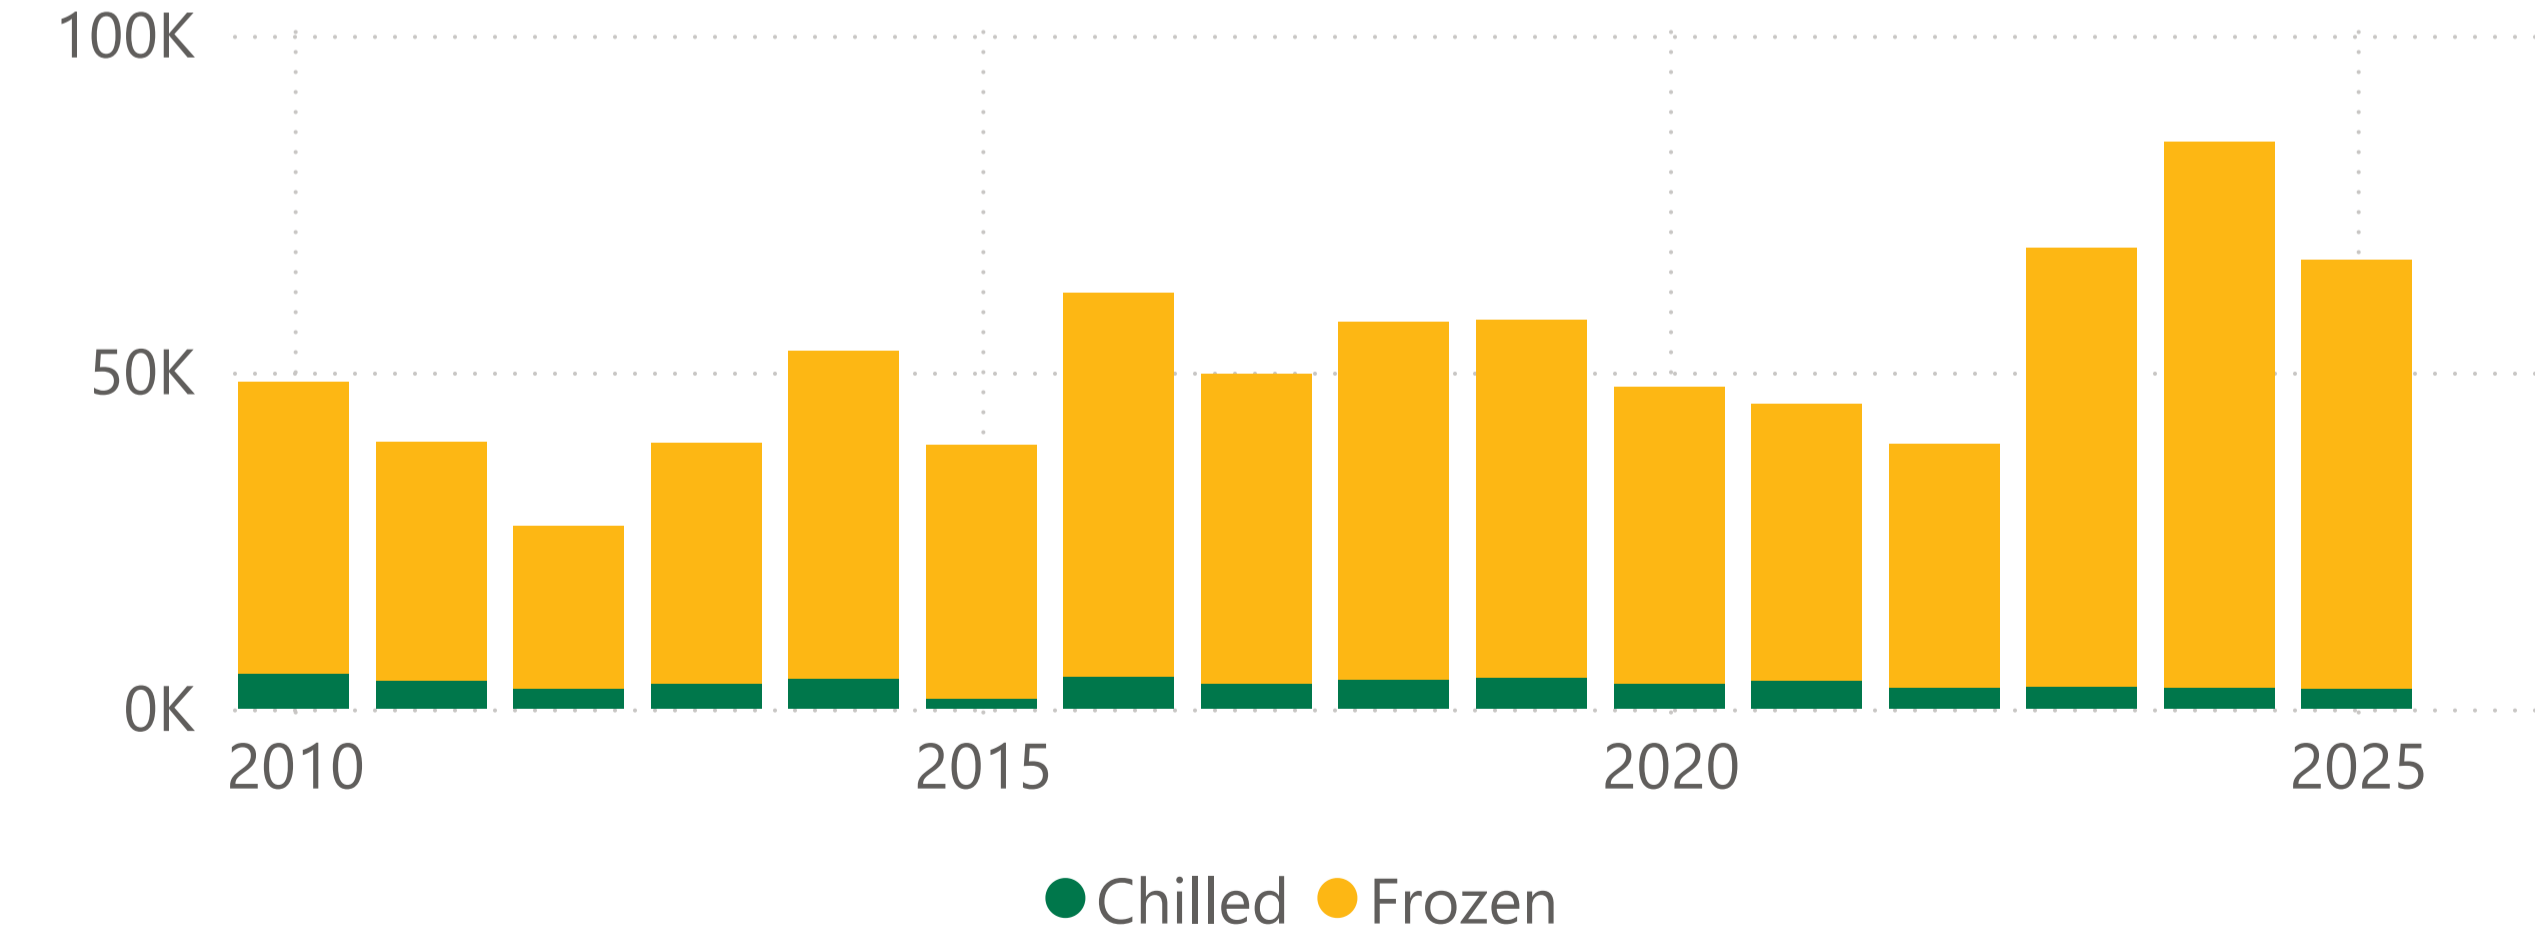

Year-to-date exports to Indonesia