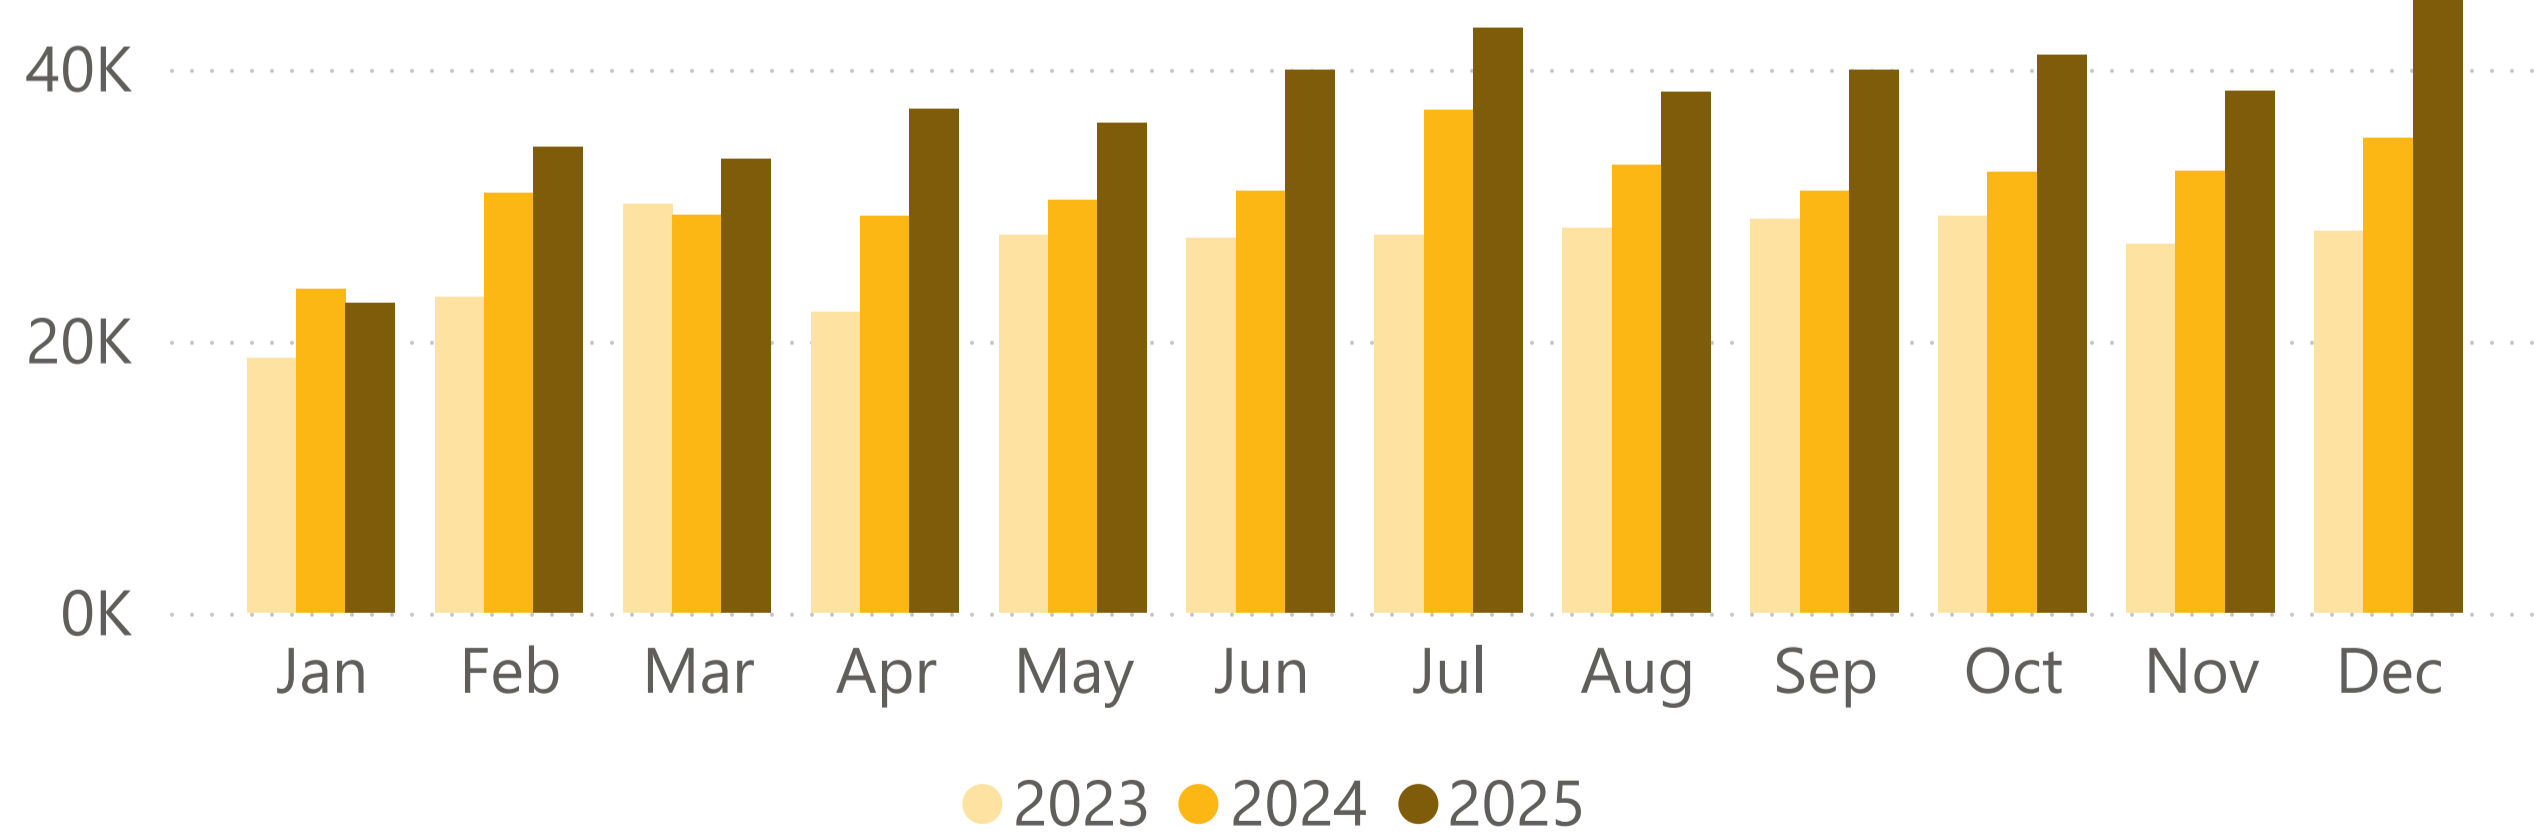

Last updated: 20 January 2026

Australian beef exports

Trade Summary - 2025

Year-to-date beef exports

Monthly grassfed beef exports

Monthly grainfed beef exports

Source: DAFF, XCED, MLA Calculations. All figures are shipped weight tonnes (SWT). For more information email insights@mla.com.au