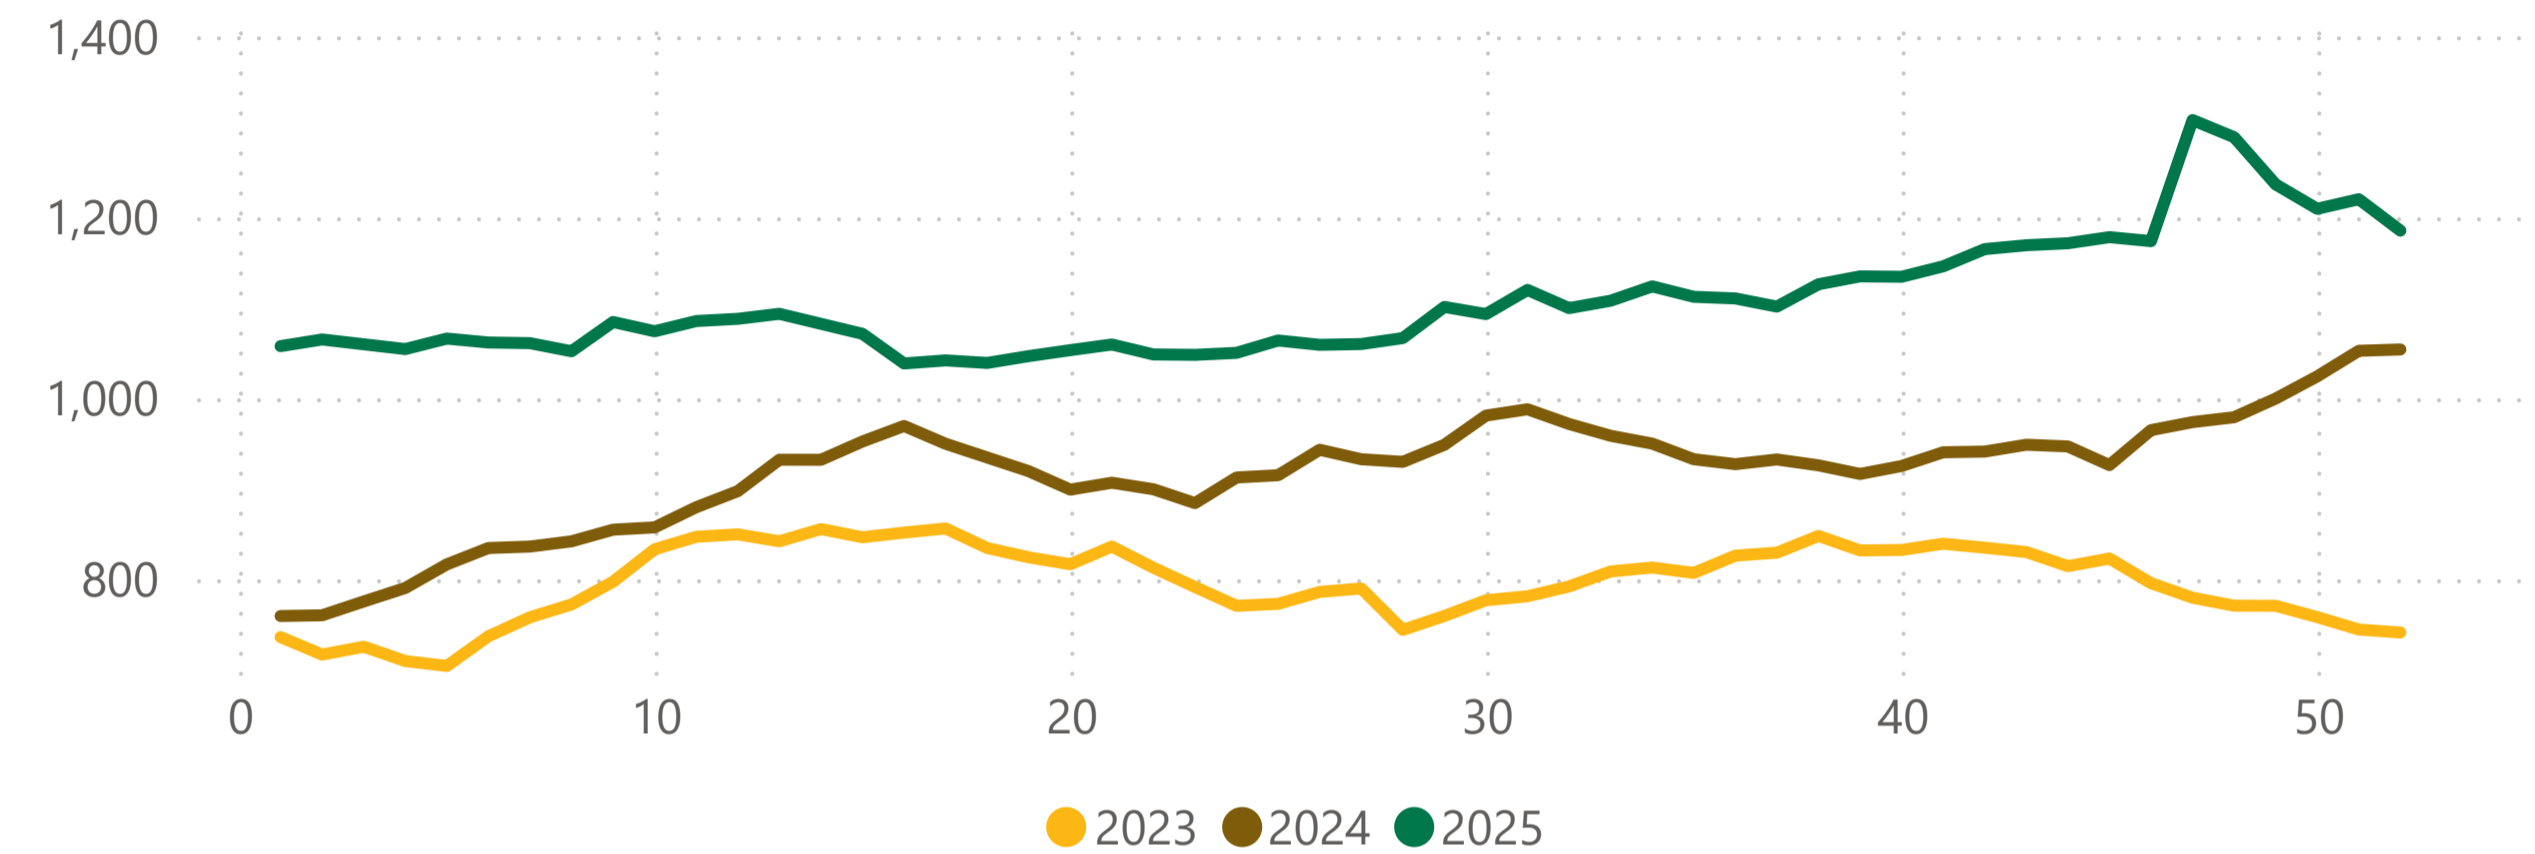

Last updated: 20 January 2026

Australian beef exports

Trade Summary - 2025

Year-to-date exports to North America

US imported beef - 90CL price indicator

Source: Steiner Consulting

Year-to-date exports to Greater China