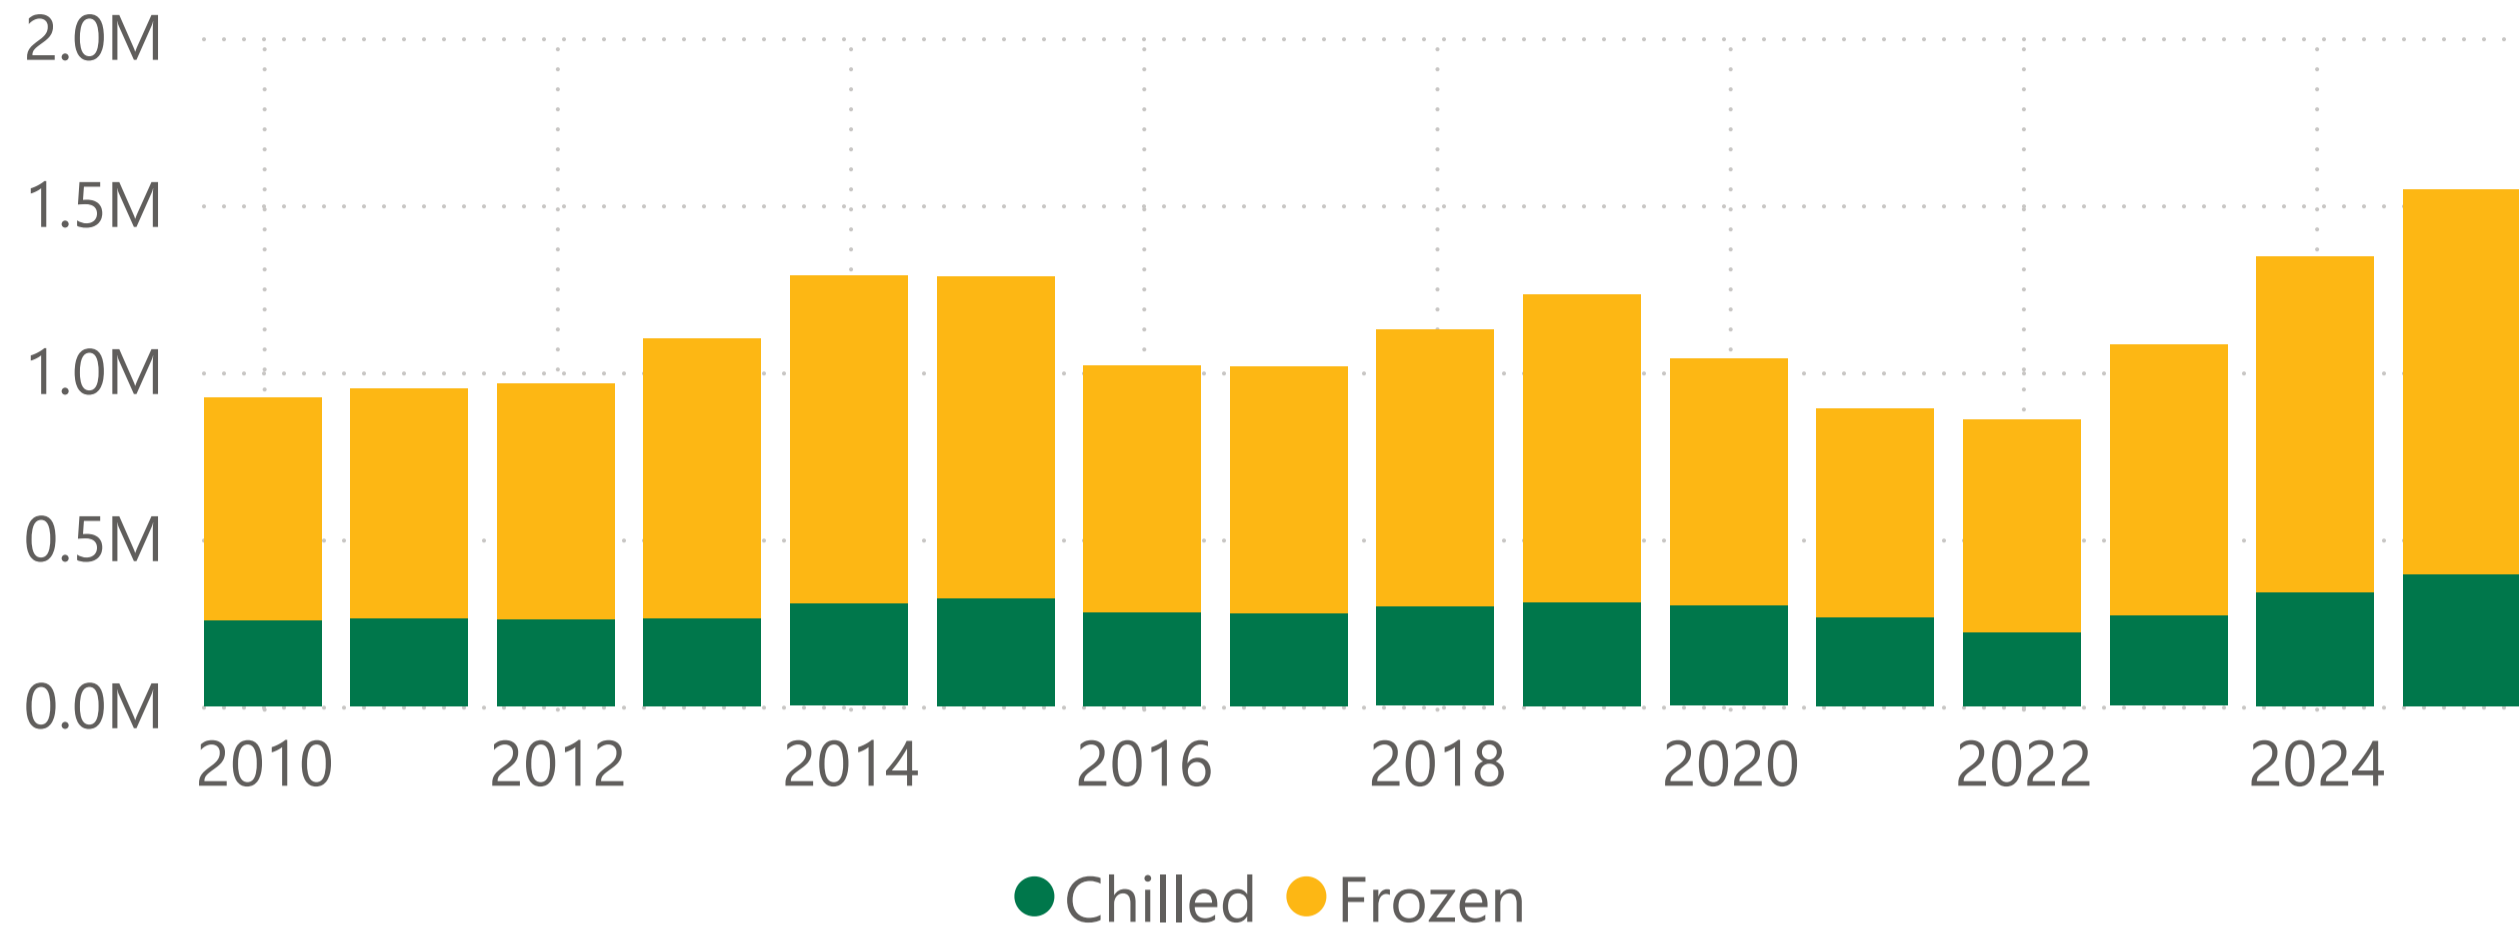

Australian beef exports

Trade Summary - 2025

Year-to-date beef exports