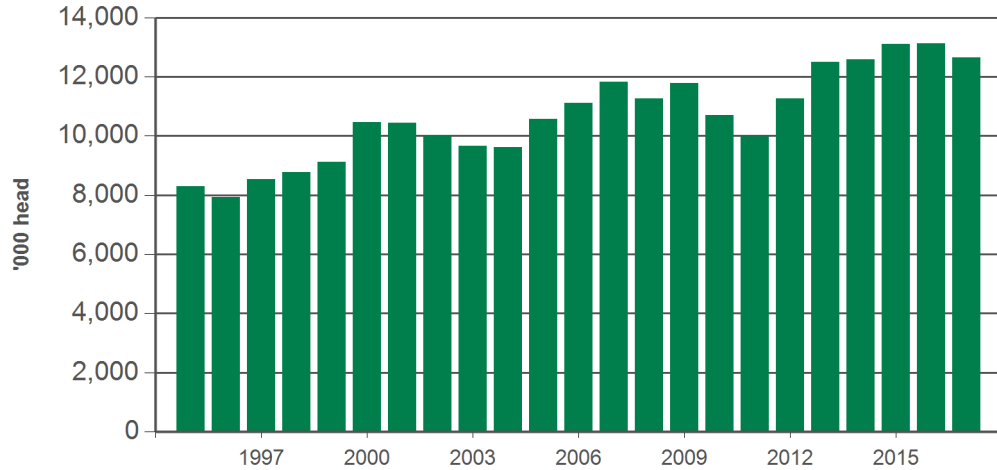

Australian sheep slaughter and production

Monthly supply summary

July 2017

Sheep and lamb slaughter

'000 head		12-months ending July	Y-O-Y % chg.	2017 YTD	Y-O-Y % chg.	2017 July	M-O-M % chg.	Y-O-Y % chg.
S H E E P	Australia	6,732	-15	3,767	-6	481	15	59
	NSW	1,851	17	1,144	34	155	8	95
	Victoria	2,725	-17	1,622	-1	211	24	34
	Queensland	15	-96	12	-92	5	182	519
	SA	1,052	-9	458	-18	33	-34	-3
	WA	983	-27	459	-31	69	56	151
	Tasmania	105	-47	72	-36	8	9	202
L A M B	Australia	22,481	-2	12,652	-4	1,650	-8	9
	NSW	5,068	-1	2,829	-6	403	-3	-5
	Victoria	10,484	3	6,047	4	867	-5	16
	Queensland	68	-77	38	-70	6	9	-6
	SA	3,505	-9	2,008	-5	205	-17	44
	WA	2,860	4	1,451	-11	136	-25	-10
	Tasmania	496	-30	278	-32	34	5	-14
TOTAL	29,212	-5	16,418	-4	2,131	-4	17	

Sheepmeat production

Tonnes cwt		12-months ending July	Y-O-Y % chg.	2017 YTD	Y-O-Y % chg.	2017 July	M-O-M % chg.	Y-O-Y % chg.
M U T T O N	Australia	168,380	-12	92,579	-2	12,250	15	69
	NSW	47,450	15	28,618	33	4,150	8	103
	Victoria	64,604	-13	38,089	6	5,259	31	46
	Queensland	332	-96	262	-93	91	176	406
	SA	28,821	-5	12,417	-14	826	-42	-7
	WA	25,013	-25	11,741	-29	1,761	52	179
	Tasmania	2,159	-46	1,452	-35	163	5	213
L A M B	Australia	511,496	-	292,784	-1	38,375	-8	16
	NSW	119,959	-1	68,677	-4	10,022	-3	5
	Victoria	233,288	6	135,977	6	19,573	-5	22
	Queensland	1,453	-78	820	-71	119	7	-1
	SA	84,196	-7	49,915	-3	5,074	-18	54
	WA	62,227	7	31,517	-10	2,864	-27	-14
	Tasmania	10,374	-28	5,877	-28	723	6	-8
TOTAL	679,876	-3	385,363	-2	50,625	-4	25	

Source: ABS. CWT = carcase weight. YTD = Calendar year-to-July. Y-O-Y = Year-on-year. M-O-M = Month-on-month. For further information email marketinfo@mla.com.au.

Year-to-July lamb slaughter

Source: ABS, Prepared by MLA