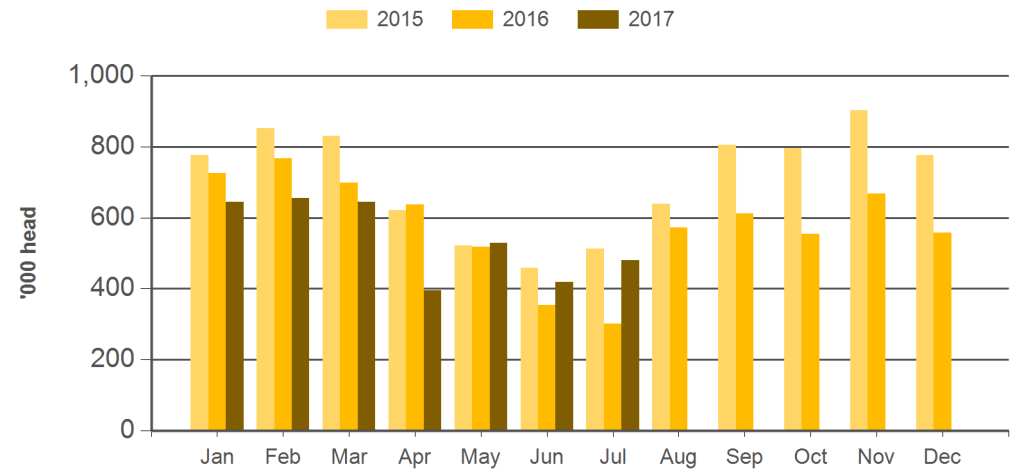

Year-to-July sheep slaughter

Source: ABS, Prepared by MLA

Monthly lamb slaughter

Source: ABS, Prepared by MLA

Monthly sheep slaughter

Source: ABS, Prepared by MLA

Year-to-July lamb and sheep carcase weights

Source: ABS, Prepared by MLA

Year-to-July lamb production

Source: ABS, Prepared by MLA

Monthly lamb carcase weights

Source: ABS, Prepared by MLA

Year-to-July mutton production

Source: ABS, Prepared by MLA