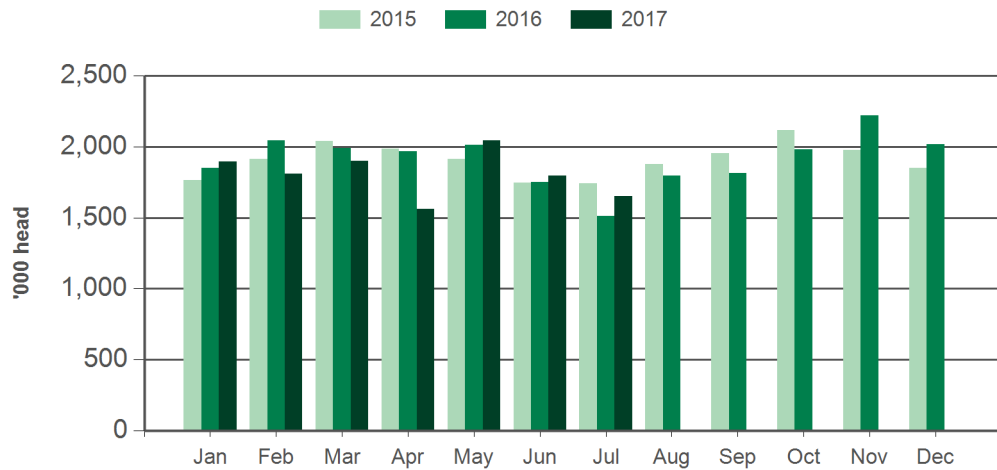

Sheepmeat production

Tonnes cwt		12-months ending July	Y-O-Y % chg.	2017 YTD	Y-O-Y % chg.	2017 July	M-O-M % chg.	Y-O-Y % chg.
M U T T O N	Australia	168,380	-12	92,579	-2	12,250	15	69
	NSW	47,450	15	28,618	33	4,150	8	103
	Victoria	64,604	-13	38,089	6	5,259	31	46
	Queensland	332	-96	262	-93	91	176	406
	SA	28,821	-5	12,417	-14	826	-42	-7
	WA	25,013	-25	11,741	-29	1,761	52	179
	Tasmania	2,159	-46	1,452	-35	163	5	213
L A M B	Australia	511,496	-	292,784	-1	38,375	-8	16
	NSW	119,959	-1	68,677	-4	10,022	-3	5
	Victoria	233,288	6	135,977	6	19,573	-5	22
	Queensland	1,453	-78	820	-71	119	7	-1
	SA	84,196	-7	49,915	-3	5,074	-18	54
	WA	62,227	7	31,517	-10	2,864	-27	-14
	Tasmania	10,374	-28	5,877	-28	723	6	-8
TOTAL	679,876	-3	385,363	-2	50,625	-4	25	

Source: ABS. CWT = carcase weight. YTD = Calendar year-to-July. Y-O-Y = Year-on-year. M-O-M = Month-on-month. For further information email marketinfo@mla.com.au.

Year-to-July lamb slaughter

Source: ABS, Prepared by MLA

Year-to-July sheep slaughter

Source: ABS, Prepared by MLA

Monthly lamb slaughter

Source: ABS, Prepared by MLA

Monthly sheep slaughter

Source: ABS, Prepared by MLA

Year-to-July lamb and sheep carcase weights