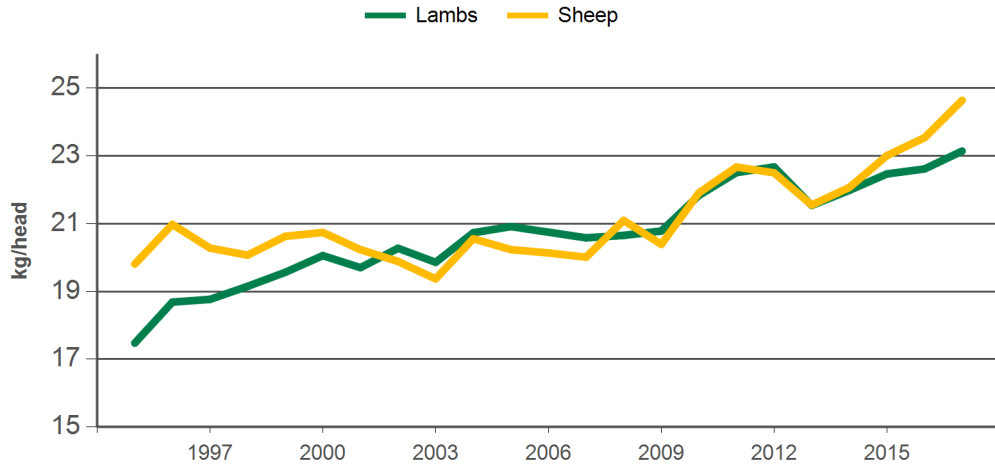

Year-to-July sheep slaughter

Source: ABS, Prepared by MLA

Monthly lamb slaughter

Source: ABS, Prepared by MLA

Monthly sheep slaughter

Source: ABS, Prepared by MLA

Year-to-July lamb and sheep carcase weights

Source: ABS, Prepared by MLA

Year-to-July lamb production

Source: ABS, Prepared by MLA

Monthly lamb carcase weights

Source: ABS, Prepared by MLA

Year-to-July mutton production

Source: ABS, Prepared by MLA