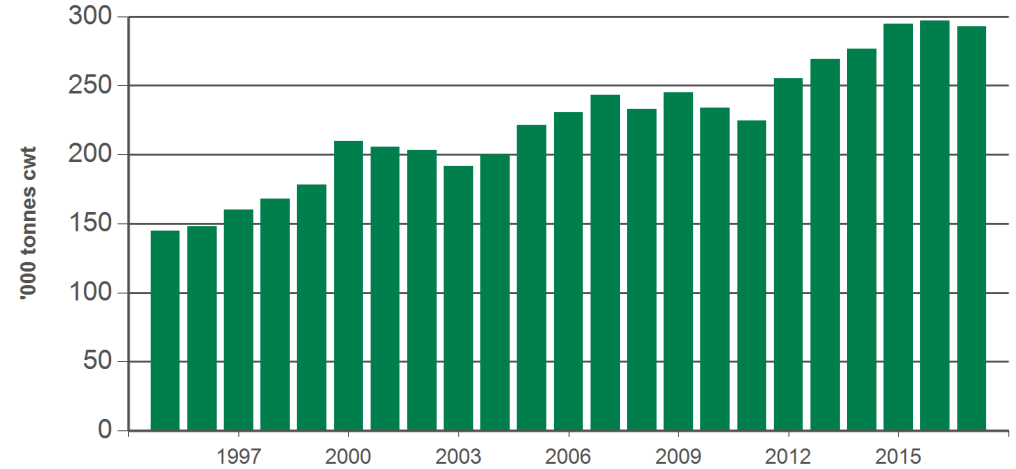

Year-to-July lamb production

Source: ABS, Prepared by MLA