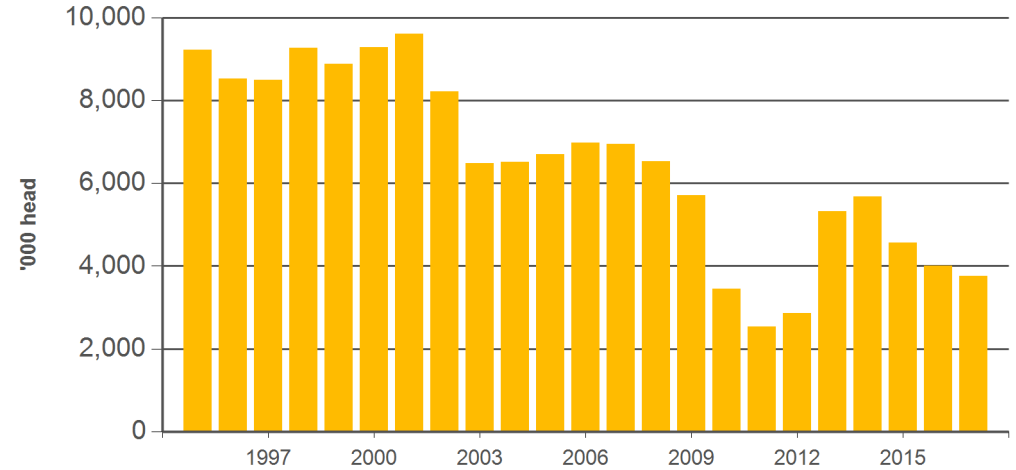

Year-to-July sheep slaughter

Source: ABS, Prepared by MLA