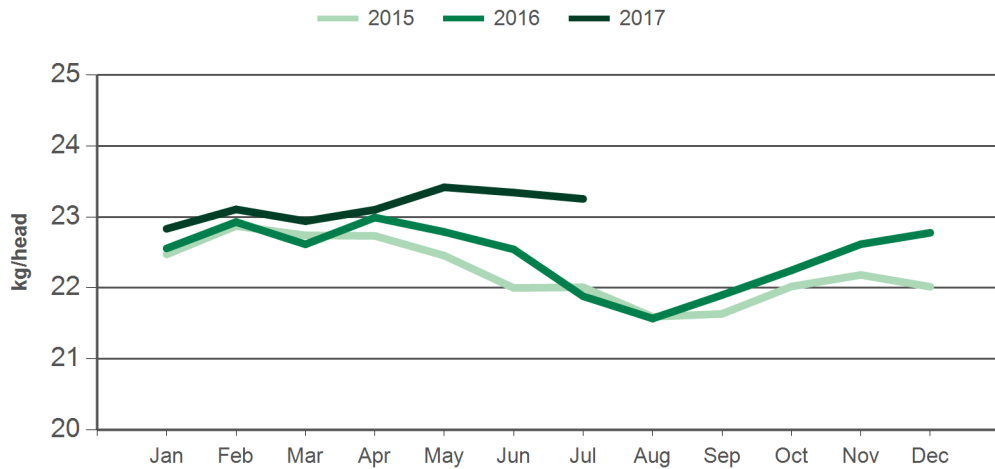

Source: ABS. CWT = carcase weight. YTD = Calendar year-to-July. Y-O-Y = Year-on-year. M-O-M = Month-on-month. For further information email marketinfo@mla.com.au.

Year-to-July lamb slaughter

Source: ABS, Prepared by MLA

Year-to-July sheep slaughter

Source: ABS, Prepared by MLA

Monthly lamb slaughter

Source: ABS, Prepared by MLA

Monthly sheep slaughter

Source: ABS, Prepared by MLA

Year-to-July lamb and sheep carcase weights

Source: ABS, Prepared by MLA

Year-to-July lamb production

Source: ABS, Prepared by MLA

Monthly lamb carcase weights

Source: ABS, Prepared by MLA

Year-to-July mutton production

Source: ABS, Prepared by MLA