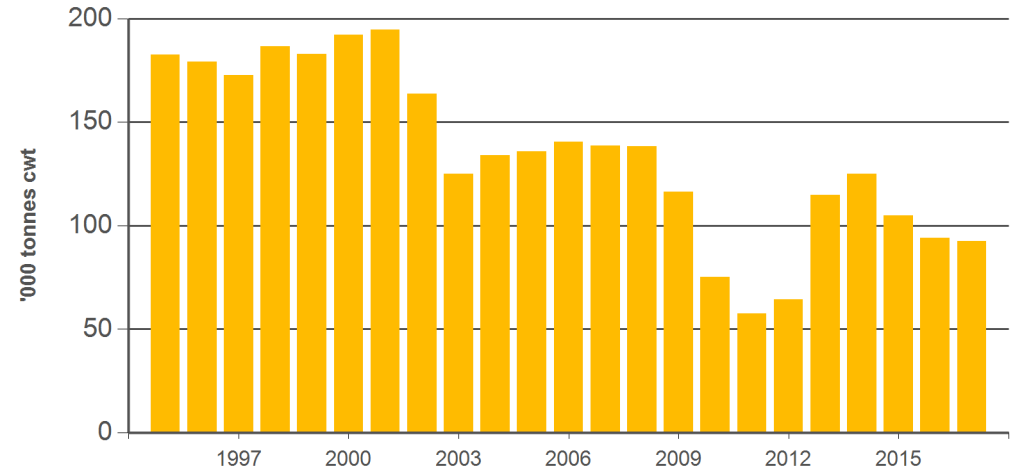

Australian sheep slaughter and production

Monthly supply summary

July 2017

Sheep and lamb slaughter

'000 head		12-months ending July	Y-O-Y % chg.	2017 YTD	Y-O-Y % chg.	2017 July	M-O-M % chg.	Y-O-Y % chg.
S H E E P	Australia	6,732	-15	3,767	-6	481	15	59
	NSW	1,851	17	1,144	34	155	8	95
	Victoria	2,725	-17	1,622	-1	211	24	34
	Queensland	15	-96	12	-92	5	182	519
	SA	1,052	-9	458	-18	33	-34	-3
	WA	983	-27	459	-31	69	56	151
	Tasmania	105	-47	72	-36	8	9	202
L A M B	Australia	22,481	-2	12,652	-4	1,650	-8	9
	NSW	5,068	-1	2,829	-6	403	-3	-5
	Victoria	10,484	3	6,047	4	867	-5	16
	Queensland	68	-77	38	-70	6	9	-6
	SA	3,505	-9	2,008	-5	205	-17	44
	WA	2,860	4	1,451	-11	136	-25	-10
	Tasmania	496	-30	278	-32	34	5	-14
TOTAL	29,212	-5	16,418	-4	2,131	-4	17	

Sheepmeat production

Tonnes cwt		12-months ending July	Y-O-Y % chg.	2017 YTD	Y-O-Y % chg.	2017 July	M-O-M % chg.	Y-O-Y % chg.
M U T T O N	Australia	168,380	-12	92,579	-2	12,250	15	69
	NSW	47,450	15	28,618	33	4,150	8	103
	Victoria	64,604	-13	38,089	6	5,259	31	46
	Queensland	332	-96	262	-93	91	176	406
	SA	28,821	-5	12,417	-14	826	-42	-7
	WA	25,013	-25	11,741	-29	1,761	52	179
	Tasmania	2,159	-46	1,452	-35	163	5	213
L A M B	Australia	511,496	-	292,784	-1	38,375	-8	16
	NSW	119,959	-1	68,677	-4	10,022	-3	5
	Victoria	233,288	6	135,977	6	19,573	-5	22
	Queensland	1,453	-78	820	-71	119	7	-1
	SA	84,196	-7	49,915	-3	5,074	-18	54
	WA	62,227	7	31,517	-10	2,864	-27	-14
	Tasmania	10,374	-28	5,877	-28	723	6	-8
TOTAL	679,876	-3	385,363	-2	50,625	-4	25	

Source: ABS, Prepared by MLA

Year-to-July lamb production

Source: ABS, Prepared by MLA

Monthly lamb carcase weights

Source: ABS, Prepared by MLA

Year-to-July mutton production

Source: ABS, Prepared by MLA