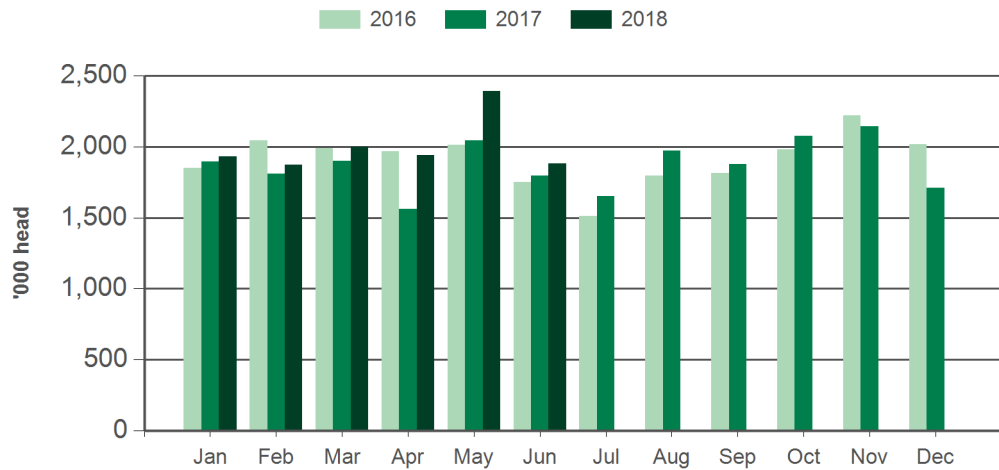

Sheepmeat production

Tonnes cwt		12-months ending June	Y-O-Y % chg.	2018 YTD	Y-O-Y % chg.	2018 June	M-O-M % chg.	Y-O-Y % chg.
M U T T O N	Australia	203,724	25	95,619	19	13,198	-24	24
	NSW	65,469	44	33,345	36	5,374	-6	40
	Victoria	78,539	25	39,009	19	5,677	-18	41
	Queensland	1,072	314	525	207	40	-77	21
	SA	23,739	-18	9,090	-22	797	-62	-44
	WA	32,819	37	12,443	25	1,155	-52	0
	Tasmania	2,089	2	1,210	-6	156	3	1
L A M B	Australia	531,793	5	276,981	9	43,331	-21	3
	NSW	127,613	7	67,950	16	11,281	-14	9
	Victoria	263,641	15	139,790	20	22,488	-19	9
	Queensland	1,383	-5	694	-1	113	-24	2
	SA	76,930	-7	34,156	-24	4,446	-36	-29
	WA	53,518	-15	29,910	4	4,248	-31	9
	Tasmania	8,709	-17	4,480	-13	755	-19	11
TOTAL	735,517	10	372,600	11	56,529	-22	8	

Source: ABS. CWT = carcase weight. YTD = Calendar year-to-June. Y-O-Y = Year-on-year. M-O-M = Month-on-month. For further information email marketinfo@mla.com.au.

Year-to-June lamb slaughter

Source: ABS, Prepared by MLA

Year-to-June sheep slaughter

Source: ABS, Prepared by MLA

Monthly lamb slaughter

Source: ABS, Prepared by MLA

Monthly sheep slaughter

Source: ABS, Prepared by MLA

Year-to-June lamb and sheep carcase weights