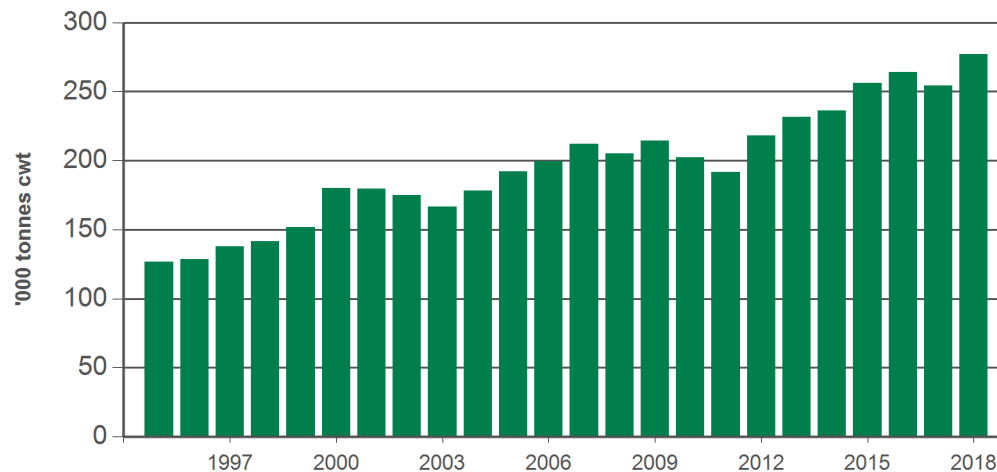

Source: ABS, Prepared by MLA

Year-to-June lamb production

Source: ABS, Prepared by MLA