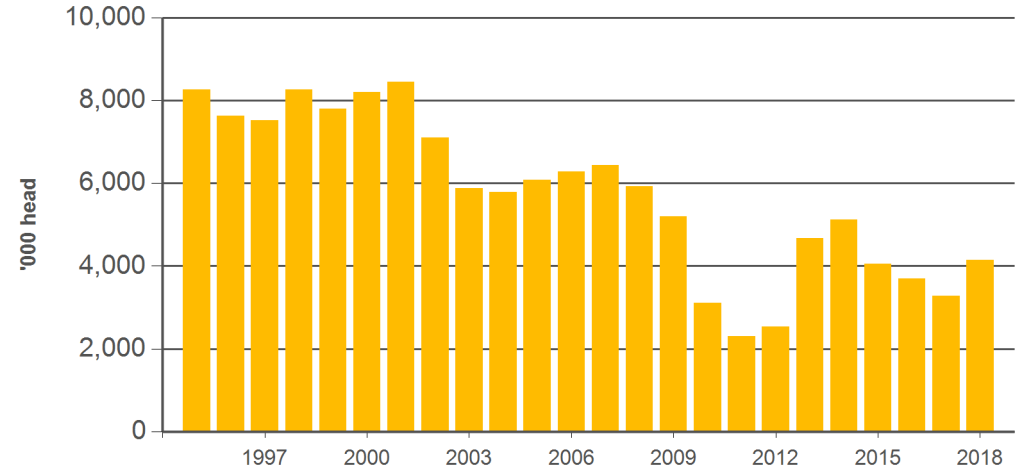

Year-to-June sheep slaughter

Source: ABS, Prepared by MLA