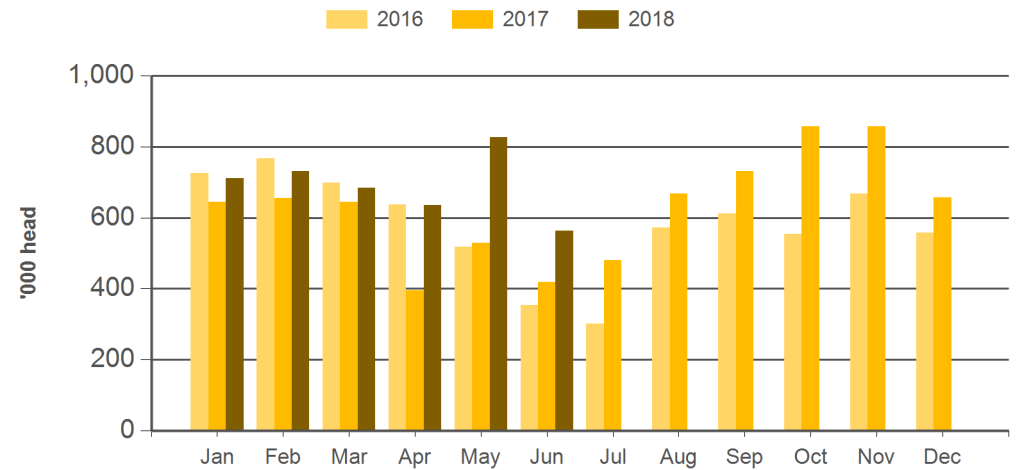

Year-to-June sheep slaughter

Source: ABS, Prepared by MLA

Monthly lamb slaughter

Source: ABS, Prepared by MLA

Monthly sheep slaughter

Source: ABS, Prepared by MLA

Year-to-June lamb and sheep carcase weights

Source: ABS, Prepared by MLA

Year-to-June lamb production

Source: ABS, Prepared by MLA

Monthly lamb carcase weights

Source: ABS, Prepared by MLA

Year-to-June mutton production

Source: ABS, Prepared by MLA