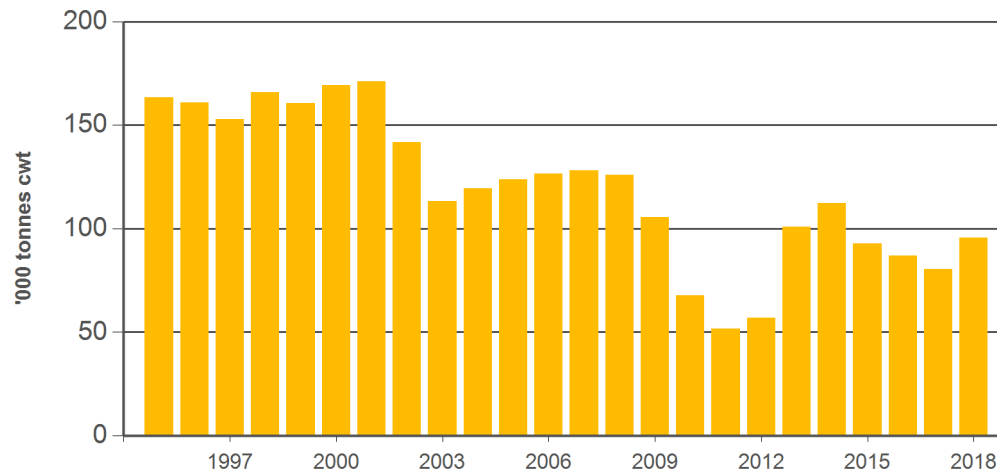

Australian sheep slaughter and production

Monthly supply summary

June 2018

Sheep and lamb slaughter

'000 head		12-months ending June	Y-O-Y % chg.	2018 YTD	Y-O-Y % chg.	2018 June	M-O-M % chg.	Y-O-Y % chg.
S H E E P	Australia	8,402	28	4,152	26	563	-32	35
	NSW	2,490	40	1,332	35	212	-15	47
	Victoria	3,408	28	1,773	26	256	-21	50
	Queensland	54	378	26	240	2	-78	18
	SA	977	-7	416	-2	35	-74	-31
	WA	1,369	45	543	39	51	-51	15
	Tasmania	103	3	62	-3	8	-3	9
L A M B	Australia	23,449	5	12,018	9	1,883	-21	5
	NSW	5,201	2	2,708	12	447	-13	8
	Victoria	11,907	15	6,233	20	1,008	-19	10
	Queensland	65	-4	33	1	5	-24	7
	SA	3,224	-6	1,376	-24	178	-35	-27
	WA	2,632	-8	1,455	11	209	-32	14
	Tasmania	419	-16	214	-12	36	-20	9
TOTAL	31,850	10	16,170	13	2,446	-24	10	

Sheepmeat production

Tonnes cwt		12-months ending June	Y-O-Y % chg.	2018 YTD	Y-O-Y % chg.	2018 June	M-O-M % chg.	Y-O-Y % chg.
M U T T O N	Australia	203,724	25	95,619	19	13,198	-24	24
	NSW	65,469	44	33,345	36	5,374	-6	40
	Victoria	78,539	25	39,009	19	5,677	-18	41
	Queensland	1,072	314	525	207	40	-77	21
	SA	23,739	-18	9,090	-22	797	-62	-44
	WA	32,819	37	12,443	25	1,155	-52	0
	Tasmania	2,089	2	1,210	-6	156	3	1
L A M B	Australia	531,793	5	276,981	9	43,331	-21	3
	NSW	127,613	7	67,950	16	11,281	-14	9
	Victoria	263,641	15	139,790	20	22,488	-19	9
	Queensland	1,383	-5	694	-1	113	-24	2
	SA	76,930	-7	34,156	-24	4,446	-36	-29
	WA	53,518	-15	29,910	4	4,248	-31	9
	Tasmania	8,709	-17	4,480	-13	755	-19	11
TOTAL	735,517	10	372,600	11	56,529	-22	8	

Source: ABS, Prepared by MLA

Year-to-June lamb production

Source: ABS, Prepared by MLA

Monthly lamb carcase weights

Source: ABS, Prepared by MLA

Year-to-June mutton production

Source: ABS, Prepared by MLA