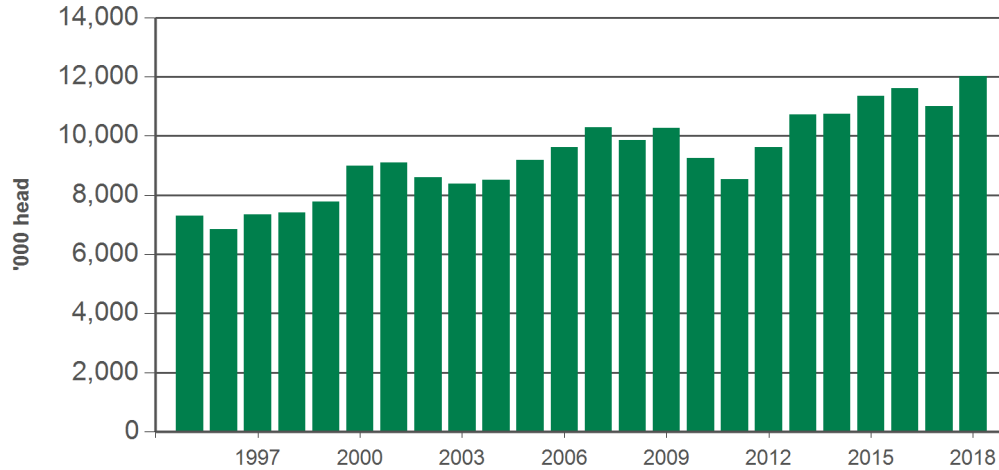

Australian sheep slaughter and production

Monthly supply summary

June 2018

Sheep and lamb slaughter

'000 head		12-months ending June	Y-O-Y % chg.	2018 YTD	Y-O-Y % chg.	2018 June	M-O-M % chg.	Y-O-Y % chg.
S H E E P	Australia	8,402	28	4,152	26	563	-32	35
	NSW	2,490	40	1,332	35	212	-15	47
	Victoria	3,408	28	1,773	26	256	-21	50
	Queensland	54	378	26	240	2	-78	18
	SA	977	-7	416	-2	35	-74	-31
	WA	1,369	45	543	39	51	-51	15
	Tasmania	103	3	62	-3	8	-3	9
L A M B	Australia	23,449	5	12,018	9	1,883	-21	5
	NSW	5,201	2	2,708	12	447	-13	8
	Victoria	11,907	15	6,233	20	1,008	-19	10
	Queensland	65	-4	33	1	5	-24	7
	SA	3,224	-6	1,376	-24	178	-35	-27
	WA	2,632	-8	1,455	11	209	-32	14
	Tasmania	419	-16	214	-12	36	-20	9
TOTAL	31,850	10	16,170	13	2,446	-24	10	

Sheepmeat production

Tonnes cwt		12-months ending June	Y-O-Y % chg.	2018 YTD	Y-O-Y % chg.	2018 June	M-O-M % chg.	Y-O-Y % chg.
M U T T O N	Australia	203,724	25	95,619	19	13,198	-24	24
	NSW	65,469	44	33,345	36	5,374	-6	40
	Victoria	78,539	25	39,009	19	5,677	-18	41
	Queensland	1,072	314	525	207	40	-77	21
	SA	23,739	-18	9,090	-22	797	-62	-44
	WA	32,819	37	12,443	25	1,155	-52	0
	Tasmania	2,089	2	1,210	-6	156	3	1
L A M B	Australia	531,793	5	276,981	9	43,331	-21	3
	NSW	127,613	7	67,950	16	11,281	-14	9
	Victoria	263,641	15	139,790	20	22,488	-19	9
	Queensland	1,383	-5	694	-1	113	-24	2
	SA	76,930	-7	34,156	-24	4,446	-36	-29
	WA	53,518	-15	29,910	4	4,248	-31	9
	Tasmania	8,709	-17	4,480	-13	755	-19	11
TOTAL	735,517	10	372,600	11	56,529	-22	8	

Source: ABS. CWT = carcase weight. YTD = Calendar year-to-June. Y-O-Y = Year-on-year. M-O-M = Month-on-month. For further information email marketinfo@mla.com.au.

Year-to-June lamb slaughter

Source: ABS, Prepared by MLA