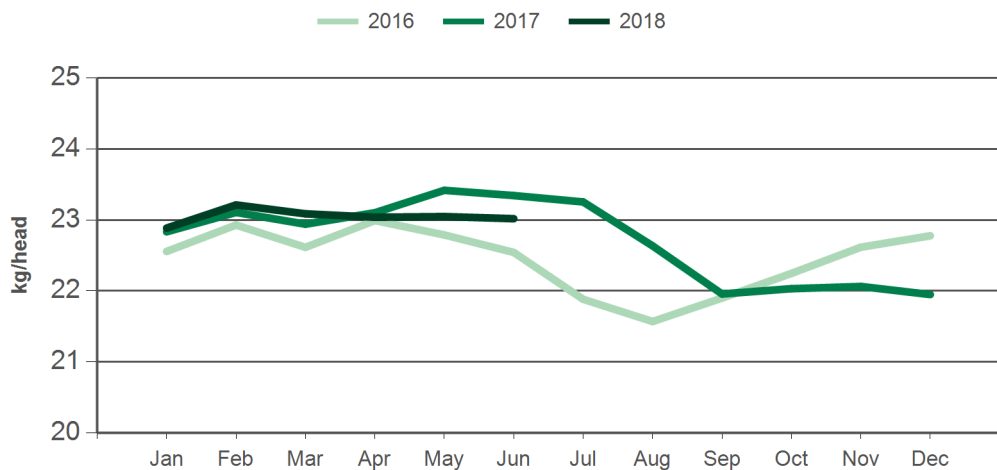

Source: ABS. CWT = carcase weight. YTD = Calendar year-to-June. Y-O-Y = Year-on-year. M-O-M = Month-on-month. For further information email marketinfo@mla.com.au.

Year-to-June lamb slaughter

Source: ABS, Prepared by MLA

Year-to-June sheep slaughter

Source: ABS, Prepared by MLA

Monthly lamb slaughter

Source: ABS, Prepared by MLA

Monthly sheep slaughter

Source: ABS, Prepared by MLA

Year-to-June lamb and sheep carcase weights

Source: ABS, Prepared by MLA

Year-to-June lamb production

Source: ABS, Prepared by MLA

Monthly lamb carcase weights

Source: ABS, Prepared by MLA

Year-to-June mutton production

Source: ABS, Prepared by MLA