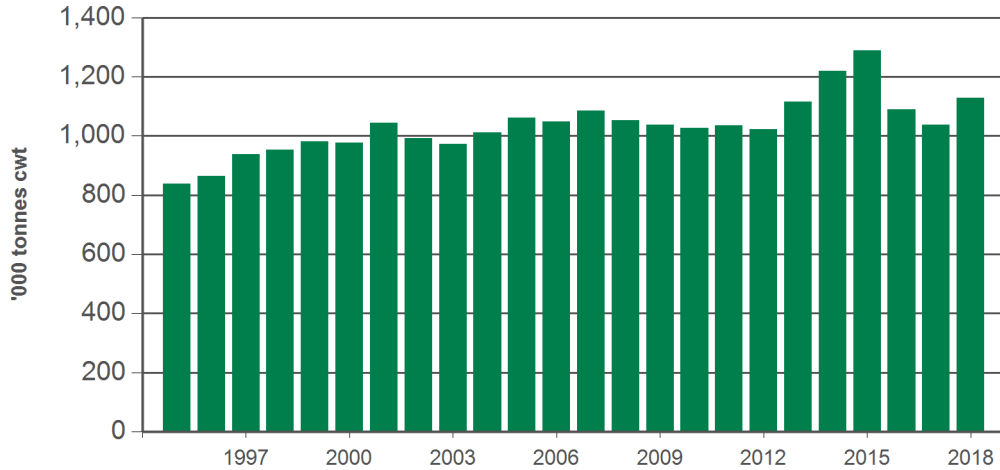

Beef and veal production

Tonnes cwt		12-months ending June	Y-O-Y % chg.	2018 YTD	Y-O-Y % chg.	2018 June	M-O-M % chg.	Y-O-Y % chg.
BEEF	Australia	2,220,462	8	1,128,544	9	196,388	-11	1
	Queensland	1,073,324	5	549,569	8	103,351	-7	2
	NSW	493,313	12	255,794	11	41,769	-13	2
	Victoria	392,810	21	206,068	24	32,446	-18	10
	SA	91,515	-14	33,080	-40	4,897	-21	-50
	WA	104,135	1	50,374	3	8,565	-1	-2
	Tasmania	65,363	25	33,655	17	5,362	-9	0
	Total	2,239,033	8	1,136,789	9	197,842	-11	0
VEAL	Australia	18,571	-8	8,245	-3	1,454	-12	-8
	Queensland	3,941	-17	1,717	-29	283	-24	-29
	NSW	7,957	-11	3,860	-4	680	2	-10
	Victoria	5,738	4	2,471	28	477	-18	16
	SA	23	-18	9	-40	1	0	-67
	WA	47	-29	24	0	5	-17	0
	Tasmania	868	7	165	29	9	-61	350
	Total	2,239,033	8	1,136,789	9	197,842	-11	0

Year-to-June calf slaughter

Source: ABS, Prepared by MLA

Monthly adult cattle slaughter

Source: ABS, Prepared by MLA

Monthly calf slaughter

Source: ABS, Prepared by MLA

Year-to-June beef production

Source: ABS, Prepared by MLA

Year-to-June veal production

Source: ABS, Prepared by MLA

Year-to-June adult cattle carcass weights

Source: ABS, Prepared by MLA

Year-to-June female % of slaughter

Source: ABS, Prepared by MLA