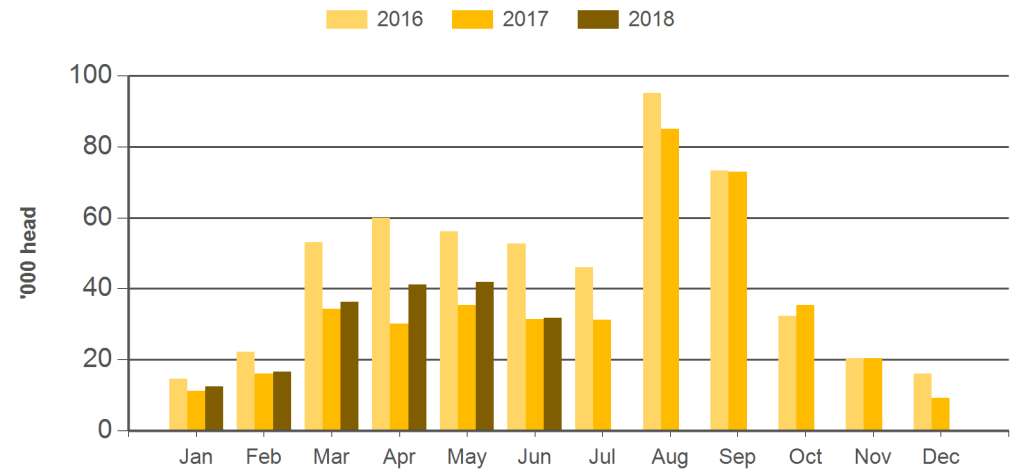

Year-to-June calf slaughter

Source: ABS, Prepared by MLA

Monthly adult cattle slaughter

Source: ABS, Prepared by MLA

Monthly calf slaughter

Source: ABS, Prepared by MLA

Year-to-June beef production

Source: ABS, Prepared by MLA

Year-to-June veal production

Source: ABS, Prepared by MLA

Year-to-June adult cattle carcass weights

Source: ABS, Prepared by MLA

Year-to-June female % of slaughter

Source: ABS, Prepared by MLA