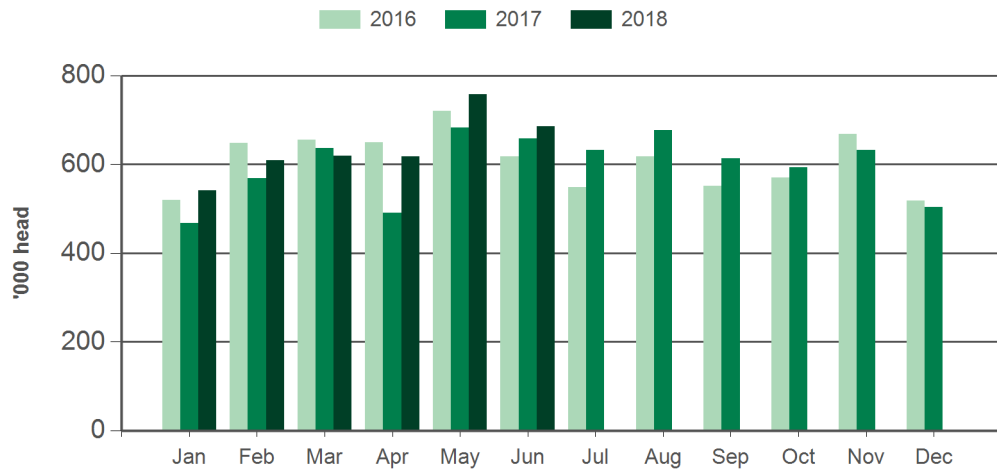

Monthly adult cattle slaughter

Source: ABS, Prepared by MLA