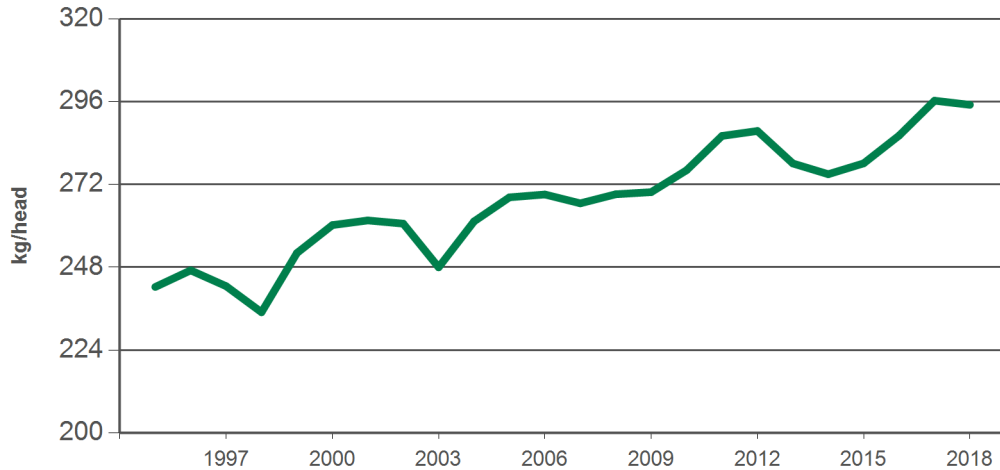

Year-to-June calf slaughter

Source: ABS, Prepared by MLA

Monthly adult cattle slaughter

Source: ABS, Prepared by MLA

Monthly calf slaughter

Source: ABS, Prepared by MLA

Year-to-June beef production

Source: ABS, Prepared by MLA

Year-to-June veal production

Source: ABS, Prepared by MLA

Year-to-June adult cattle carcass weights

Source: ABS, Prepared by MLA

Year-to-June female % of slaughter

Source: ABS, Prepared by MLA