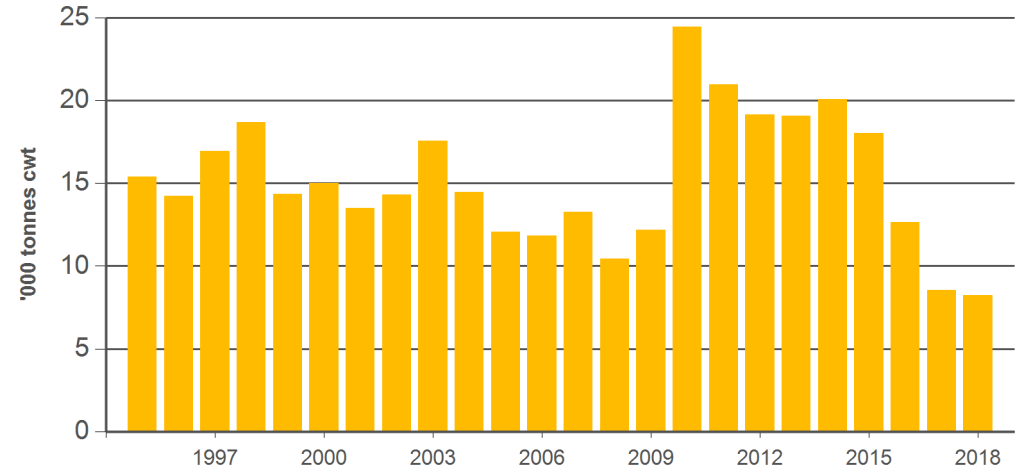

Year-to-June calf slaughter

Source: ABS, Prepared by MLA

Monthly adult cattle slaughter

Source: ABS, Prepared by MLA

Monthly calf slaughter

Source: ABS, Prepared by MLA

Year-to-June beef production

Source: ABS, Prepared by MLA

Year-to-June veal production

Source: ABS, Prepared by MLA

Year-to-June adult cattle carcass weights

Source: ABS, Prepared by MLA

Year-to-June female % of slaughter

Source: ABS, Prepared by MLA