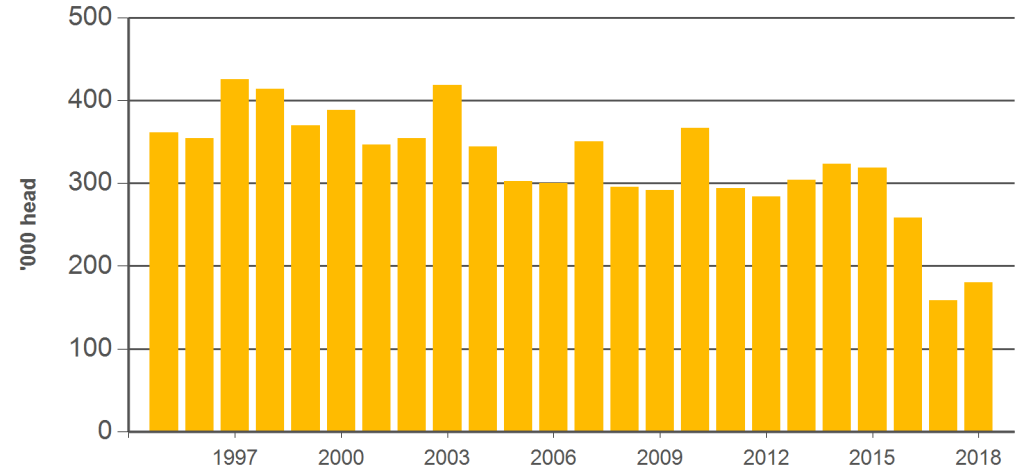

Year-to-June calf slaughter

Source: ABS, Prepared by MLA