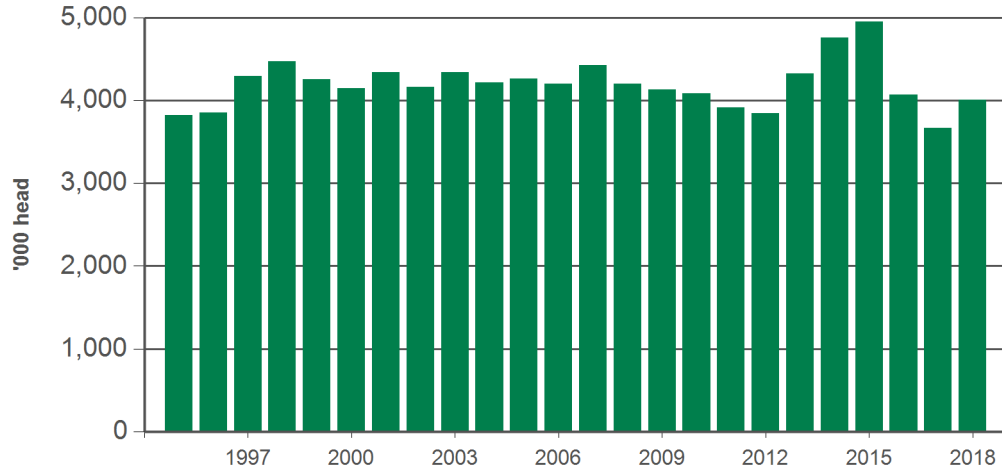

Australian cattle slaughter and beef production

Monthly supply summary

June 2018

Cattle and calf slaughter

No.head		12-months ending June	Y-O-Y % chg.	2018 YTD	Y-O-Y % chg.	2018 June	M-O-M % chg.	Y-O-Y % chg.
CATTLE	Australia	7,483,636	7	3,830,814	9	685,142	-10	4
	Queensland	3,489,231	5	1,793,525	8	346,780	-6	5
	NSW	1,638,138	9	853,118	10	143,960	-11	6
	Victoria	1,450,140	19	770,579	25	125,613	-17	15
	SA	299,734	-17	110,800	-40	16,690	-20	-48
	WA	388,017	4	189,019	9	33,330	-1	5
	Tasmania	218,377	17	113,774	11	18,769	-8	-6
	Total	7,917,874	7	4,010,864	9	716,879	-10	4
CALF	Australia	434,238	-2	180,050	14	31,737	-24	1
	Queensland	38,838	-23	17,113	-33	2,792	-26	-37
	NSW	67,222	-10	32,861	-3	5,651	-2	-11
	Victoria	279,950	3	120,639	32	22,729	-27	12
	SA	1,064	-13	426	-33	47	-24	-63
	WA	762	-37	393	6	77	-27	-13
	Tasmania	46,403	6	8,619	19	441	-62	232
	Total	7,917,874	7	4,010,864	9	716,879	-10	4

Beef and veal production

Tonnes cwt		12-months ending June	Y-O-Y % chg.	2018 YTD	Y-O-Y % chg.	2018 June	M-O-M % chg.	Y-O-Y % chg.
BEEF	Australia	2,220,462	8	1,128,544	9	196,388	-11	1
	Queensland	1,073,324	5	549,569	8	103,351	-7	2
	NSW	493,313	12	255,794	11	41,769	-13	2
	Victoria	392,810	21	206,068	24	32,446	-18	10
	SA	91,515	-14	33,080	-40	4,897	-21	-50
	WA	104,135	1	50,374	3	8,565	-1	-2
	Tasmania	65,363	25	33,655	17	5,362	-9	0
	Total	2,239,033	8	1,136,789	9	197,842	-11	0
VEAL	Australia	18,571	-8	8,245	-3	1,454	-12	-8
	Queensland	3,941	-17	1,717	-29	283	-24	-29
	NSW	7,957	-11	3,860	-4	680	2	-10
	Victoria	5,738	4	2,471	28	477	-18	16
	SA	23	-18	9	-40	1	0	-67
	WA	47	-29	24	0	5	-17	0
	Tasmania	868	7	165	29	9	-61	350
	Total	2,239,033	8	1,136,789	9	197,842	-11	0

Source: ABS. CWT= Carcase weight. YTD = Calendar year-to-June. Y-O-Y = Year-on-year. M-O-M = Month-on-month. For further information email marketinfo@mla.com.au.

Year-to-June adult cattle slaughter

Source: ABS, Prepared by MLA