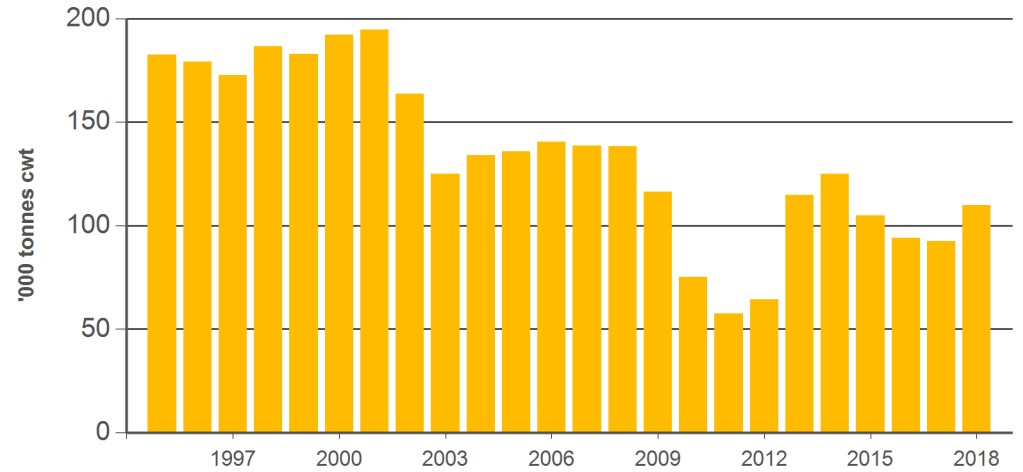

Australian sheep slaughter and production

Monthly supply summary

July 2018

Sheep and lamb slaughter

'000 head		12-months ending July	Y-O-Y % chg.	2018 YTD	Y-O-Y % chg.	2018 July	M-O-M % chg.	Y-O-Y % chg.
S H E E P	Australia	8,548	27	4,778	27	627	11	30
	NSW	2,526	36	1,522	33	191	-10	23
	Victoria	3,503	29	2,079	28	306	20	45
	Queensland	59	287	35	186	9	369	96
	SA	1,020	-3	492	7	76	118	129
	WA	1,338	36	581	27	38	-26	-45
	Tasmania	102	-3	69	-4	7	-11	-12
L A M B	Australia	23,607	5	13,827	9	1,809	-4	10
	NSW	5,236	3	3,145	11	437	-2	9
	Victoria	12,021	15	7,214	19	982	-3	13
	Queensland	68	-	41	7	8	47	45
	SA	3,210	-8	1,566	-22	191	7	-7
	WA	2,649	-7	1,608	11	153	-27	13
	Tasmania	423	-15	252	-9	38	8	12
TOTAL	32,155	10	18,606	13	2,436	0	14	

Sheepmeat production

Tonnes cwt		12-months ending July	Y-O-Y % chg.	2018 YTD	Y-O-Y % chg.	2018 July	M-O-M % chg.	Y-O-Y % chg.
M U T T O N	Australia	205,685	22	109,830	19	14,211	8	16
	NSW	65,454	38	37,480	31	4,135	-23	0
	Victoria	80,195	24	45,924	21	6,915	22	31
	Queensland	1,169	252	713	172	188	370	107
	SA	24,851	-14	11,028	-11	1,938	143	135
	WA	31,959	28	13,344	14	901	-22	-49
	Tasmania	2,060	-5	1,344	-7	134	-14	-18
L A M B	Australia	533,760	4	317,323	8	40,342	-7	5
	NSW	128,271	7	78,630	14	10,680	-5	7
	Victoria	265,341	14	161,063	18	21,273	-5	9
	Queensland	1,411	-3	841	3	147	30	24
	SA	76,304	-9	38,604	-23	4,448	0	-12
	WA	53,659	-14	32,915	4	3,005	-29	5
	Tasmania	8,773	-15	5,267	-10	787	4	9
TOTAL	739,445	9	427,153	11	54,553	-3	8	

Source: ABS, Prepared by MLA

Year-to-July lamb production

Source: ABS, Prepared by MLA

Monthly lamb carcase weights

Source: ABS, Prepared by MLA

Year-to-July mutton production

Source: ABS, Prepared by MLA