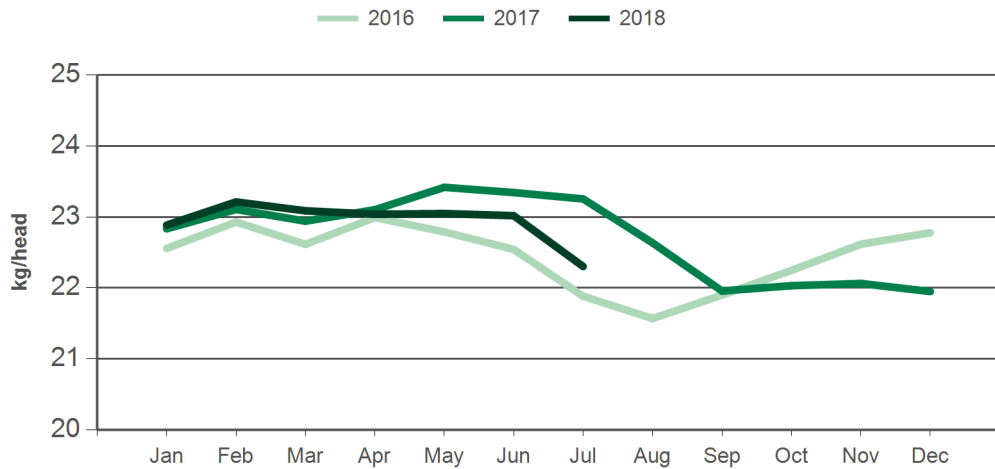

Source: ABS. CWT = carcase weight. YTD = Calendar year-to-July. Y-O-Y = Year-on-year. M-O-M = Month-on-month. For further information email marketinfo@mla.com.au.

Year-to-July lamb slaughter

Source: ABS, Prepared by MLA

Year-to-July sheep slaughter

Source: ABS, Prepared by MLA

Monthly lamb slaughter

Source: ABS, Prepared by MLA

Monthly sheep slaughter

Source: ABS, Prepared by MLA

Year-to-July lamb and sheep carcase weights

Source: ABS, Prepared by MLA

Year-to-July lamb production

Source: ABS, Prepared by MLA

Monthly lamb carcase weights

Source: ABS, Prepared by MLA

Year-to-July mutton production

Source: ABS, Prepared by MLA