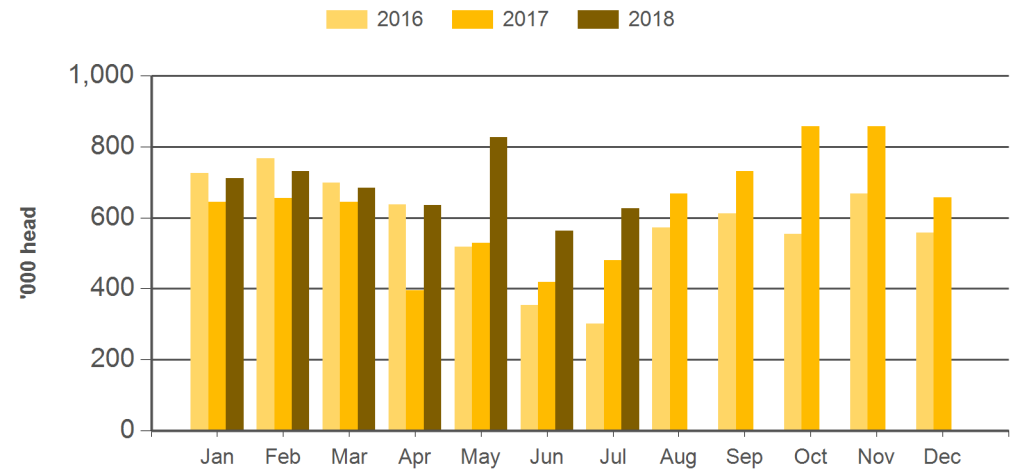

Year-to-July sheep slaughter

Source: ABS, Prepared by MLA

Monthly lamb slaughter

Source: ABS, Prepared by MLA

Monthly sheep slaughter

Source: ABS, Prepared by MLA

Year-to-July lamb and sheep carcase weights

Source: ABS, Prepared by MLA

Year-to-July lamb production

Source: ABS, Prepared by MLA

Monthly lamb carcase weights

Source: ABS, Prepared by MLA

Year-to-July mutton production

Source: ABS, Prepared by MLA