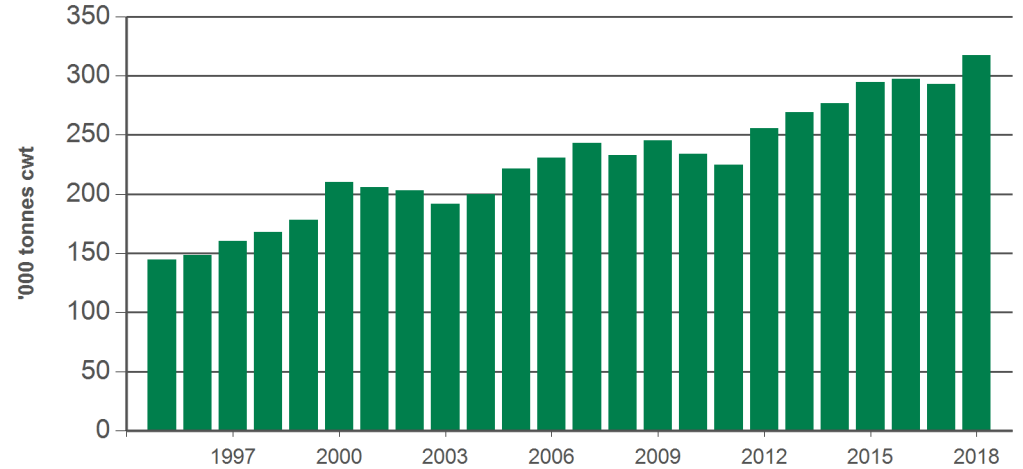

Year-to-July lamb production

Source: ABS, Prepared by MLA