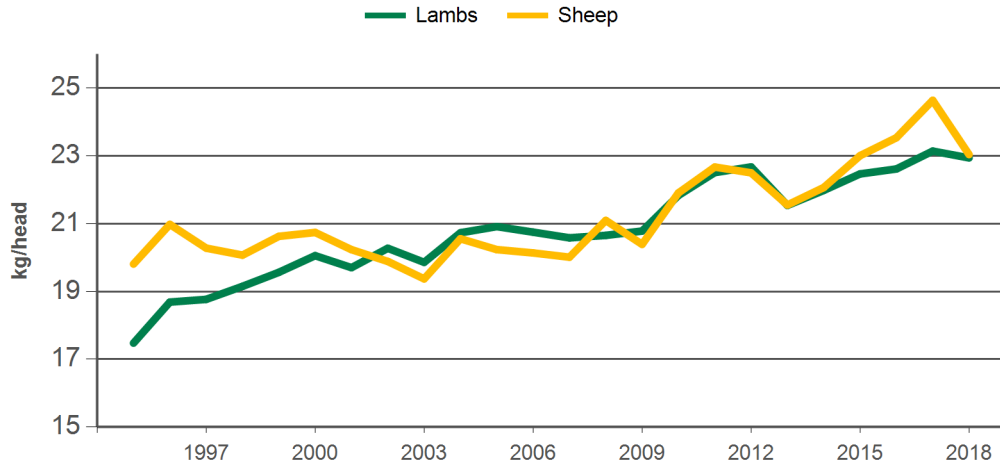

Australian sheep slaughter and production

Monthly supply summary

July 2018

Sheep and lamb slaughter

'000 head		12-months ending July	Y-O-Y % chg.	2018 YTD	Y-O-Y % chg.	2018 July	M-O-M % chg.	Y-O-Y % chg.
S H E E P	Australia	8,548	27	4,778	27	627	11	30
	NSW	2,526	36	1,522	33	191	-10	23
	Victoria	3,503	29	2,079	28	306	20	45
	Queensland	59	287	35	186	9	369	96
	SA	1,020	-3	492	7	76	118	129
	WA	1,338	36	581	27	38	-26	-45
	Tasmania	102	-3	69	-4	7	-11	-12
L A M B	Australia	23,607	5	13,827	9	1,809	-4	10
	NSW	5,236	3	3,145	11	437	-2	9
	Victoria	12,021	15	7,214	19	982	-3	13
	Queensland	68	-	41	7	8	47	45
	SA	3,210	-8	1,566	-22	191	7	-7
	WA	2,649	-7	1,608	11	153	-27	13
	Tasmania	423	-15	252	-9	38	8	12
TOTAL	32,155	10	18,606	13	2,436	0	14	

Year-to-July sheep slaughter

Source: ABS, Prepared by MLA

Monthly lamb slaughter

Source: ABS, Prepared by MLA

Monthly sheep slaughter

Source: ABS, Prepared by MLA

Year-to-July lamb and sheep carcase weights

Source: ABS, Prepared by MLA

Year-to-July lamb production

Source: ABS, Prepared by MLA

Monthly lamb carcase weights

Source: ABS, Prepared by MLA

Year-to-July mutton production

Source: ABS, Prepared by MLA