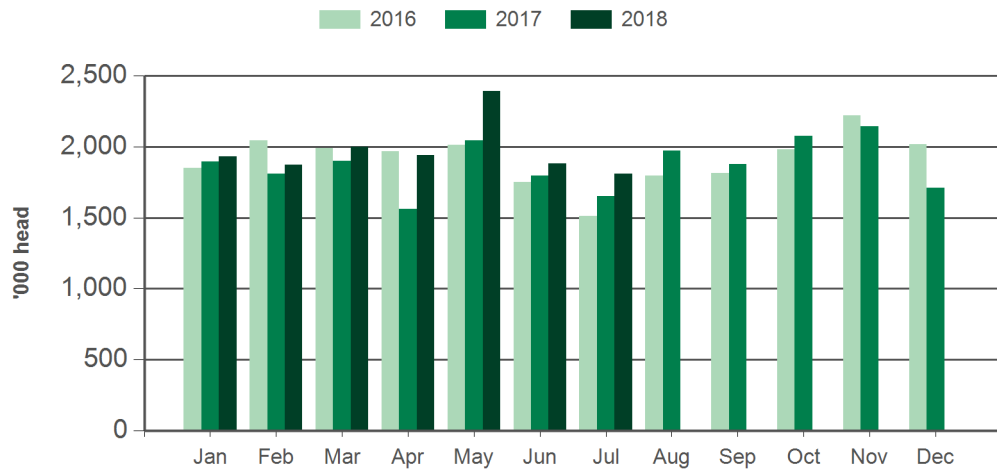

Sheepmeat production

Tonnes cwt		12-months ending July	Y-O-Y % chg.	2018 YTD	Y-O-Y % chg.	2018 July	M-O-M % chg.	Y-O-Y % chg.
M U T T O N	Australia	205,685	22	109,830	19	14,211	8	16
	NSW	65,454	38	37,480	31	4,135	-23	0
	Victoria	80,195	24	45,924	21	6,915	22	31
	Queensland	1,169	252	713	172	188	370	107
	SA	24,851	-14	11,028	-11	1,938	143	135
	WA	31,959	28	13,344	14	901	-22	-49
	Tasmania	2,060	-5	1,344	-7	134	-14	-18
L A M B	Australia	533,760	4	317,323	8	40,342	-7	5
	NSW	128,271	7	78,630	14	10,680	-5	7
	Victoria	265,341	14	161,063	18	21,273	-5	9
	Queensland	1,411	-3	841	3	147	30	24
	SA	76,304	-9	38,604	-23	4,448	0	-12
	WA	53,659	-14	32,915	4	3,005	-29	5
	Tasmania	8,773	-15	5,267	-10	787	4	9
TOTAL	739,445	9	427,153	11	54,553	-3	8	

Source: ABS. CWT = carcase weight. YTD = Calendar year-to-July. Y-O-Y = Year-on-year. M-O-M = Month-on-month. For further information email marketinfo@mla.com.au.

Year-to-July lamb slaughter

Source: ABS, Prepared by MLA

Year-to-July sheep slaughter

Source: ABS, Prepared by MLA

Monthly lamb slaughter

Source: ABS, Prepared by MLA

Monthly sheep slaughter

Source: ABS, Prepared by MLA

Year-to-July lamb and sheep carcase weights