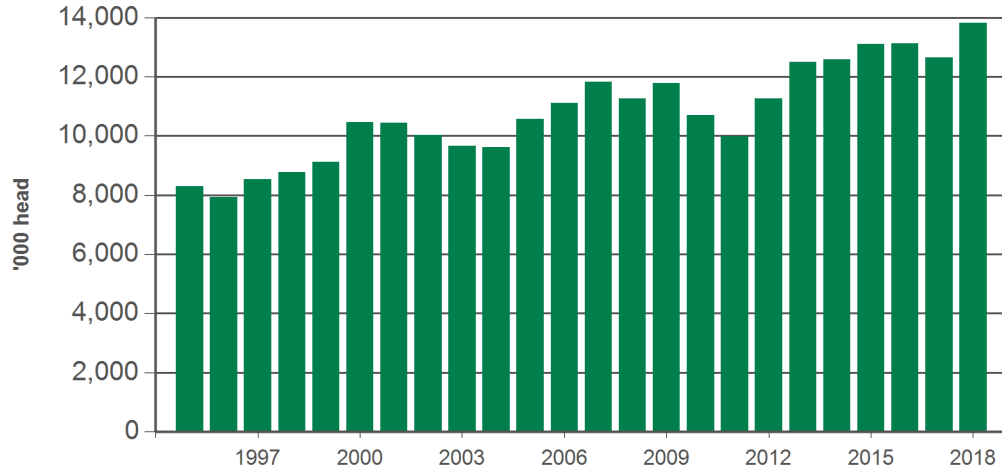

Australian sheep slaughter and production

Monthly supply summary

July 2018

Sheep and lamb slaughter

'000 head		12-months ending July	Y-O-Y % chg.	2018 YTD	Y-O-Y % chg.	2018 July	M-O-M % chg.	Y-O-Y % chg.
S H E E P	Australia	8,548	27	4,778	27	627	11	30
	NSW	2,526	36	1,522	33	191	-10	23
	Victoria	3,503	29	2,079	28	306	20	45
	Queensland	59	287	35	186	9	369	96
	SA	1,020	-3	492	7	76	118	129
	WA	1,338	36	581	27	38	-26	-45
	Tasmania	102	-3	69	-4	7	-11	-12
L A M B	Australia	23,607	5	13,827	9	1,809	-4	10
	NSW	5,236	3	3,145	11	437	-2	9
	Victoria	12,021	15	7,214	19	982	-3	13
	Queensland	68	-	41	7	8	47	45
	SA	3,210	-8	1,566	-22	191	7	-7
	WA	2,649	-7	1,608	11	153	-27	13
	Tasmania	423	-15	252	-9	38	8	12
TOTAL	32,155	10	18,606	13	2,436	0	14	

Sheepmeat production

Tonnes cwt		12-months ending July	Y-O-Y % chg.	2018 YTD	Y-O-Y % chg.	2018 July	M-O-M % chg.	Y-O-Y % chg.
M U T T O N	Australia	205,685	22	109,830	19	14,211	8	16
	NSW	65,454	38	37,480	31	4,135	-23	0
	Victoria	80,195	24	45,924	21	6,915	22	31
	Queensland	1,169	252	713	172	188	370	107
	SA	24,851	-14	11,028	-11	1,938	143	135
	WA	31,959	28	13,344	14	901	-22	-49
	Tasmania	2,060	-5	1,344	-7	134	-14	-18
L A M B	Australia	533,760	4	317,323	8	40,342	-7	5
	NSW	128,271	7	78,630	14	10,680	-5	7
	Victoria	265,341	14	161,063	18	21,273	-5	9
	Queensland	1,411	-3	841	3	147	30	24
	SA	76,304	-9	38,604	-23	4,448	0	-12
	WA	53,659	-14	32,915	4	3,005	-29	5
	Tasmania	8,773	-15	5,267	-10	787	4	9
TOTAL	739,445	9	427,153	11	54,553	-3	8	

Source: ABS. CWT = carcase weight. YTD = Calendar year-to-July. Y-O-Y = Year-on-year. M-O-M = Month-on-month. For further information email marketinfo@mla.com.au.

Year-to-July lamb slaughter

Source: ABS, Prepared by MLA