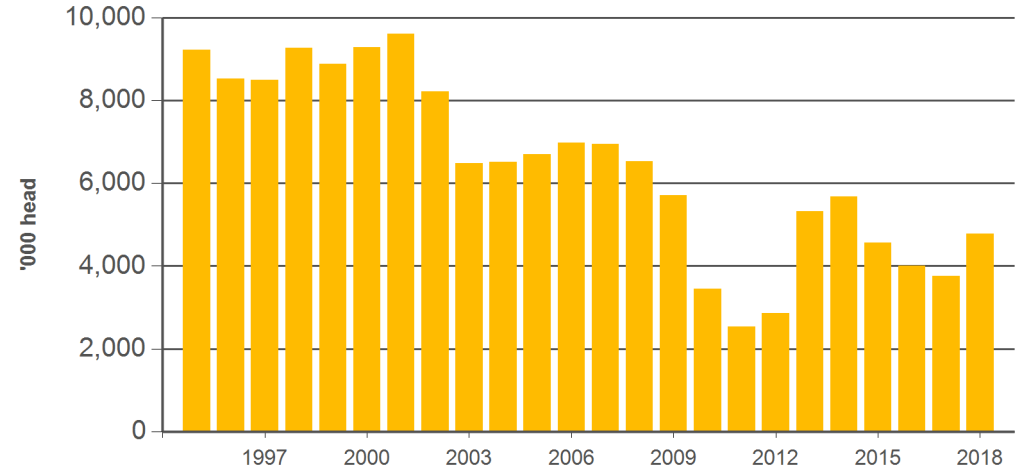

Year-to-July sheep slaughter

Source: ABS, Prepared by MLA