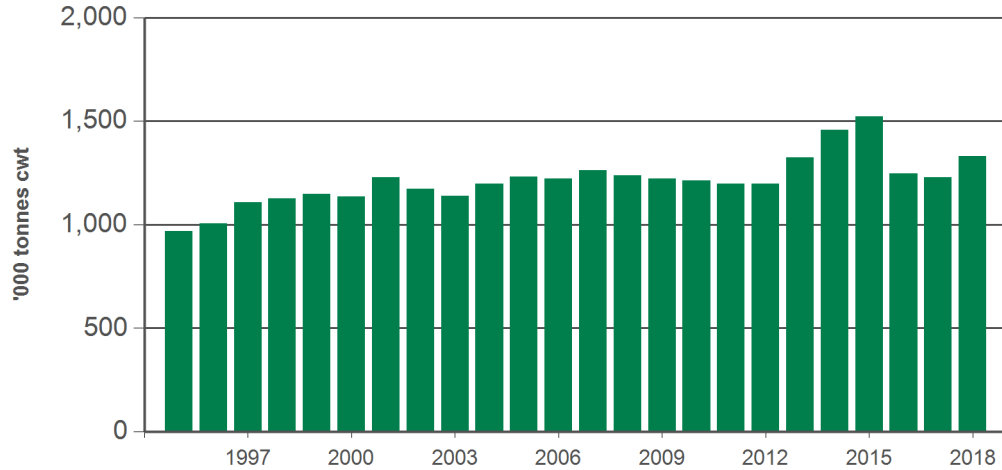

Year-to-July calf slaughter

Source: ABS, Prepared by MLA

Monthly adult cattle slaughter

Source: ABS, Prepared by MLA

Monthly calf slaughter

Source: ABS, Prepared by MLA

Year-to-July beef production

Source: ABS, Prepared by MLA

Year-to-July veal production

Source: ABS, Prepared by MLA

Year-to-July adult cattle carcass weights

Source: ABS, Prepared by MLA

Year-to-July female % of slaughter

Source: ABS, Prepared by MLA