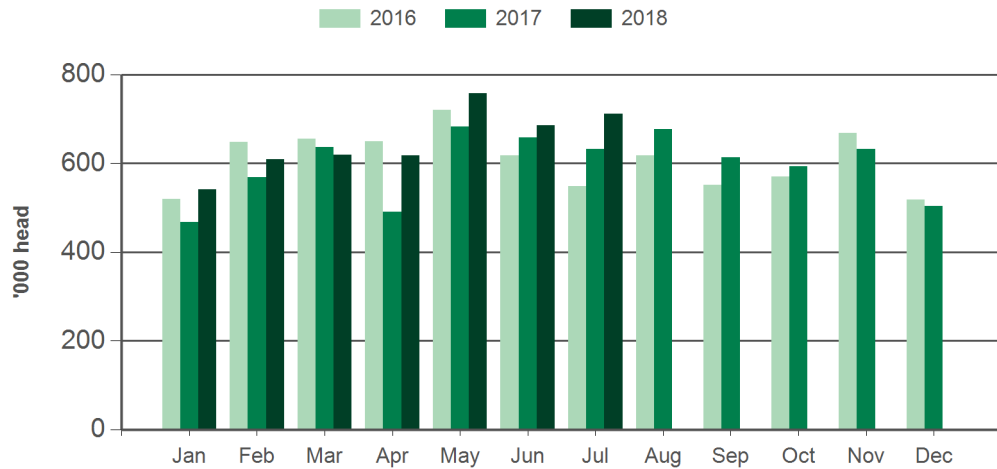

Source: ABS. CWT= Carcase weight. YTD = Calendar year-to-July. Y-O-Y = Year-on-year. M-O-M = Month-on-month. For further information email marketinfo@mla.com.au.

Year-to-July adult cattle slaughter

Source: ABS, Prepared by MLA

Year-to-July calf slaughter

Source: ABS, Prepared by MLA

Monthly adult cattle slaughter

Source: ABS, Prepared by MLA

Monthly calf slaughter

Source: ABS, Prepared by MLA

Year-to-July beef production

Source: ABS, Prepared by MLA