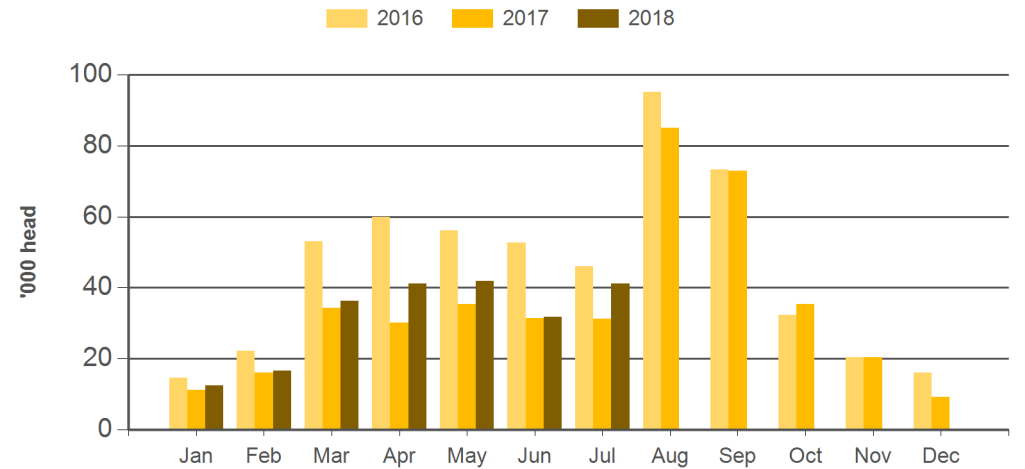

Year-to-July calf slaughter

Source: ABS, Prepared by MLA

Monthly adult cattle slaughter

Source: ABS, Prepared by MLA

Monthly calf slaughter

Source: ABS, Prepared by MLA

Year-to-July beef production

Source: ABS, Prepared by MLA

Year-to-July veal production

Source: ABS, Prepared by MLA

Year-to-July adult cattle carcass weights

Source: ABS, Prepared by MLA

Year-to-July female % of slaughter

Source: ABS, Prepared by MLA