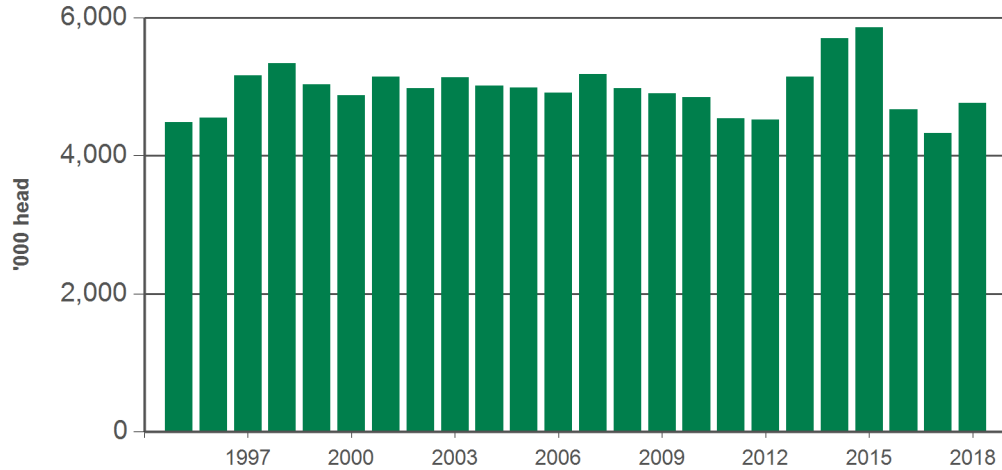

Cattle and calf slaughter

No.head		12-months ending July	Y-O-Y % chg.	2018 YTD	Y-O-Y % chg.	2018 July	M-O-M % chg.	Y-O-Y % chg.
CATTLE	Australia	7,562,704	7	4,542,905	10	712,091	4	12
	Queensland	3,528,876	4	2,146,409	9	352,884	2	13
	NSW	1,651,341	9	1,002,021	10	148,903	3	10
	Victoria	1,483,936	20	912,205	26	141,626	13	31
	SA	287,447	-21	127,978	-40	17,178	3	-42
	WA	393,431	6	222,906	10	33,887	2	19
	Tasmania	217,674	14	131,387	9	17,613	-6	-4
	Total	8,006,840	7	4,764,139	10	753,275	5	13
CALF	Australia	444,136	4	221,234	16	41,184	30	32
	Queensland	39,435	-20	20,938	-27	3,825	37	18
	NSW	67,607	-8	38,359	-1	5,498	-3	8
	Victoria	288,594	12	151,400	34	30,761	35	39
	SA	1,028	-21	511	-32	85	81	-30
	WA	764	-37	477	5	84	9	2
	Tasmania	46,709	7	9,550	21	931	111	49
	Total	8,006,840	7	4,764,139	10	753,275	5	13

Beef and veal production

Tonnes cwt		12-months ending July	Y-O-Y % chg.	2018 YTD	Y-O-Y % chg.	2018 July	M-O-M % chg.	Y-O-Y % chg.
BEEF	Australia	2,234,872	7	1,332,018	9	203,474	4	8
	Queensland	1,082,854	5	655,473	9	105,904	2	10
	NSW	495,389	10	299,057	10	43,263	4	5
	Victoria	398,888	20	241,907	23	35,839	10	20
	SA	87,544	-20	37,953	-41	4,873	0	-45
	WA	104,903	2	58,877	4	8,503	-1	10
	Tasmania	65,292	22	38,747	14	5,092	-5	-1
	Total	2,253,705	7	1,341,905	8	205,116	4	8
VEAL	Australia	18,833	-4	9,887	-	1,642	13	19
	Queensland	4,030	-14	2,117	-23	400	41	29
	NSW	7,992	-9	4,498	-3	638	-6	6
	Victoria	5,870	11	3,049	28	578	21	30
	SA	22	-27	11	-39	2	100	-33
	WA	46	-31	29	-3	5	0	-17
	Tasmania	874	9	183	31	18	100	50
	Total	2,253,705	7	1,341,905	8	205,116	4	8

Source: ABS. CWT= Carcase weight. YTD = Calendar year-to-July. Y-O-Y = Year-on-year. M-O-M = Month-on-month. For further information email marketinfo@mla.com.au.

Year-to-July adult cattle slaughter

Source: ABS, Prepared by MLA