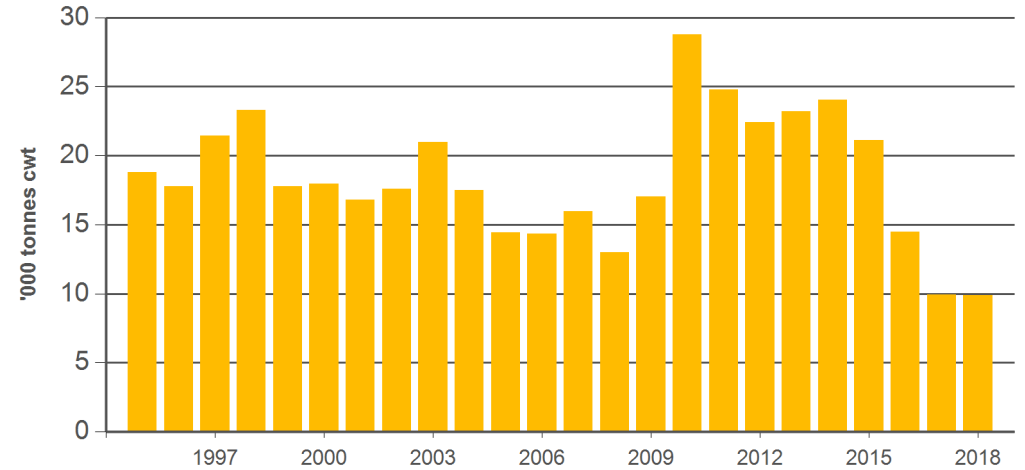

Year-to-July calf slaughter

Source: ABS, Prepared by MLA

Monthly adult cattle slaughter

Source: ABS, Prepared by MLA

Monthly calf slaughter

Source: ABS, Prepared by MLA

Year-to-July beef production

Source: ABS, Prepared by MLA

Year-to-July veal production

Source: ABS, Prepared by MLA

Year-to-July adult cattle carcass weights

Source: ABS, Prepared by MLA

Year-to-July female % of slaughter

Source: ABS, Prepared by MLA