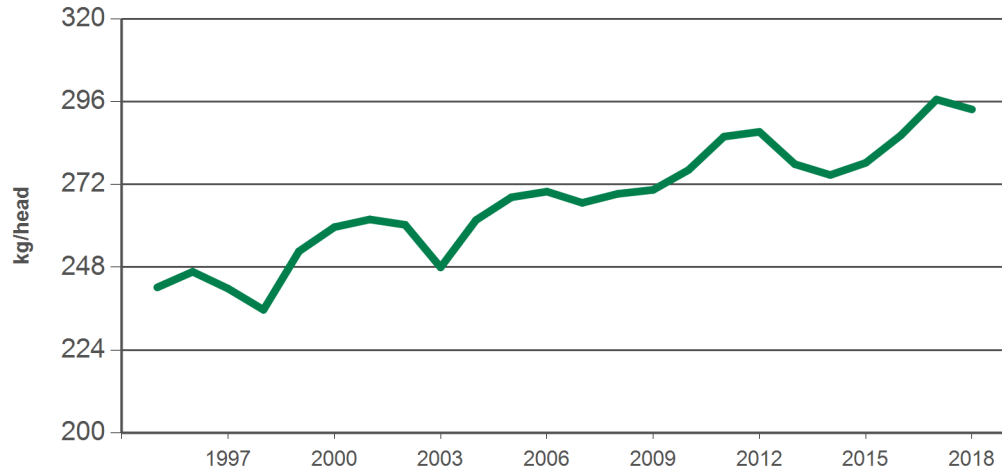

Year-to-July calf slaughter

Source: ABS, Prepared by MLA

Monthly adult cattle slaughter

Source: ABS, Prepared by MLA

Monthly calf slaughter

Source: ABS, Prepared by MLA

Year-to-July beef production

Source: ABS, Prepared by MLA

Year-to-July veal production

Source: ABS, Prepared by MLA

Year-to-July adult cattle carcass weights

Source: ABS, Prepared by MLA

Year-to-July female % of slaughter

Source: ABS, Prepared by MLA