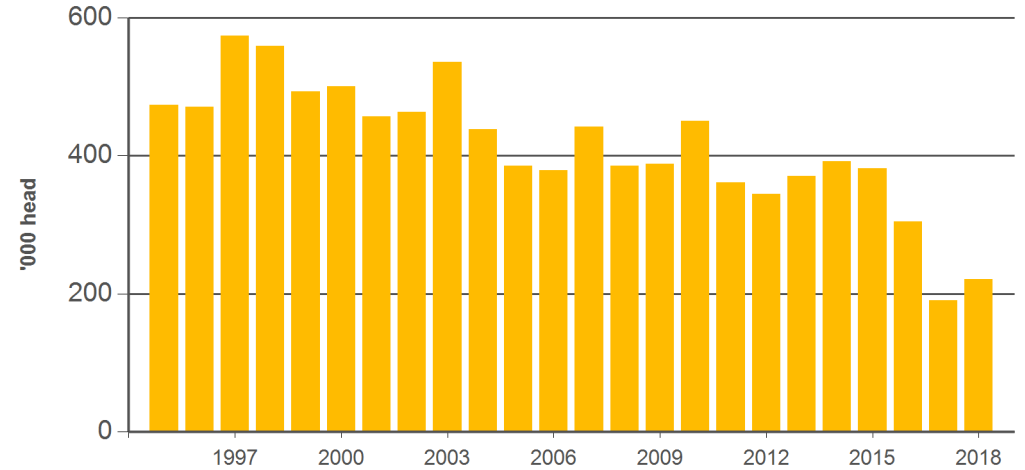

Year-to-July calf slaughter

Source: ABS, Prepared by MLA