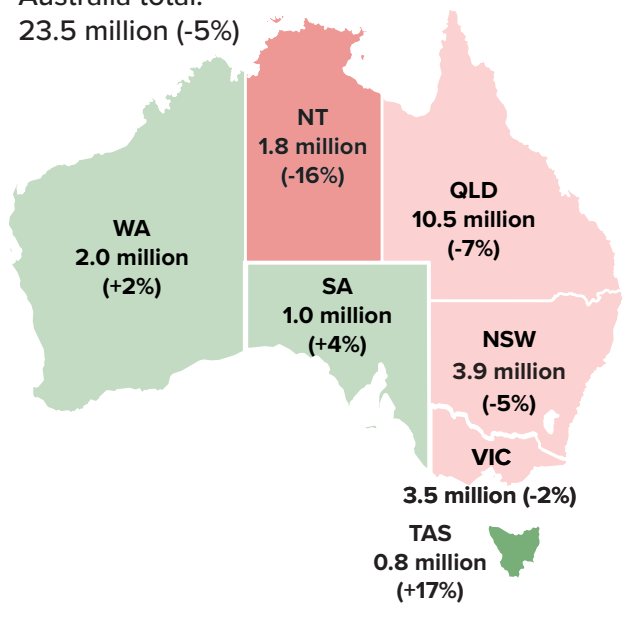

Cattle herd – Population changes 2019–20 on 2018–19 percentage change

Cattle

Cattle changes by state 2019–20 on 2018–19

Australia total:
23.5 million (-5%)

Legend

% change
2019–20 on 2018–19

Please note:
Shaded regions have greater than 20,000 head.
Percentage changes are from the national herd in 2018–19 (24.7 million head).