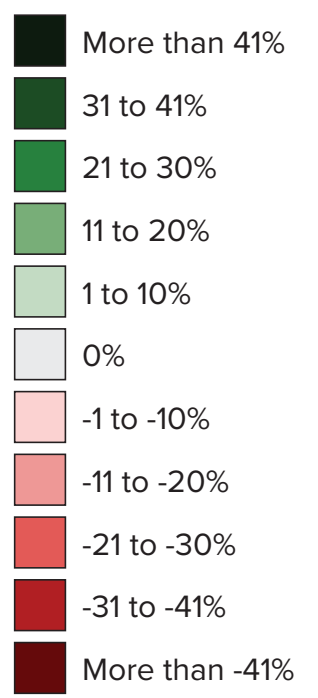

Cattle herd – Population changes 2019–20 on 2018–19 percentage change

Cattle

Cattle changes by state 2019–20 on 2018–19

Australia total:
23.5 million (-5%)

Legend

% change
2019–20 on 2018–19

Please note:
Shaded regions have greater than 20,000 head.
Percentage changes are from the national herd in 2018–19 (24.7 million head).