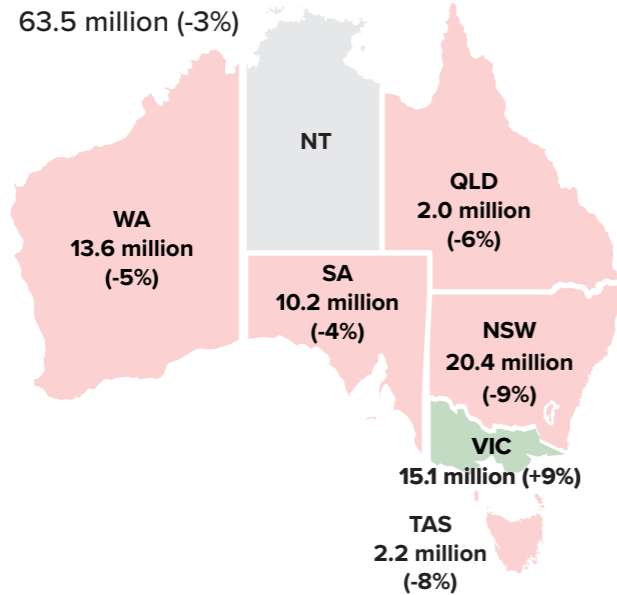

Sheep flock – Population changes 2019–20 on 2018–19 percentage change

Sheep changes by state 2019–20 on 2018–19

Australia total:
63.5 million (-3%)

Legend

% change
2018-19 on 2017-18

Please note:

Shaded regions have greater than 20,000 head.
Percentage changes are from the national herd in 2018–19 (65.7 million head).