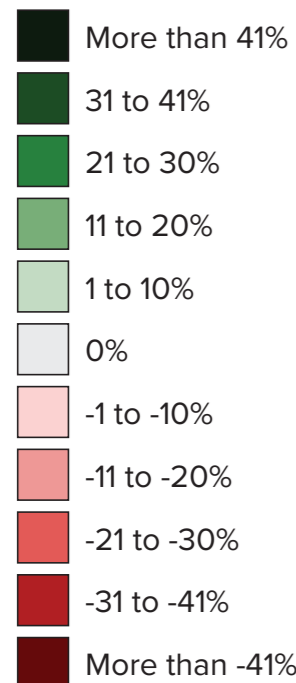

Sheep flock – Population changes 2019–20 on 2018–19 percentage change

Sheep changes by state 2019–20 on 2018–19

Australia total:
63.5 million (-3%)

Legend

% change
2018-19 on 2017-18

Please note:

Shaded regions have greater than 20,000 head.
Percentage changes are from the national herd in 2018–19 (65.7 million head).