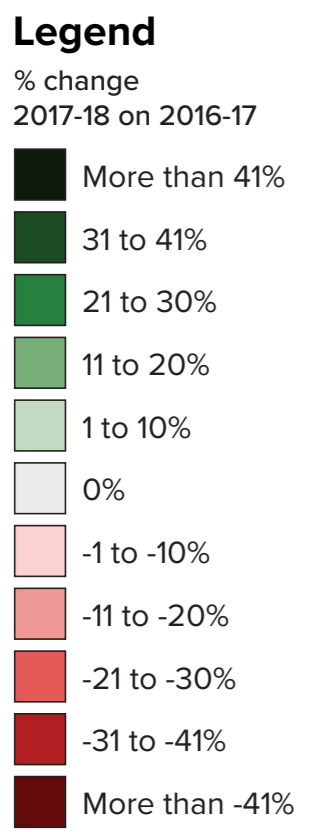

Cattle herd – Population changes 2017-18 on 2016-17 percentage change

Cattle

Cattle changes by state 2017-18 on 2016-17

Australia total:
26.4 million (1%)

Please note:
Shaded regions have greater than 20,000 head.
Percentage changes are from the national herd in 2016-17 (26.2 million head).

Sheep flock – Population changes 2017-18 on 2016-17 percentage change

Sheep changes by state 2017-18 on 2016-17

Australia total:
70.6 million (-2%)

Please note:
Shaded regions have greater than 20,000 head.
Percentage changes are from the national herd in 2016-17 (72.1 million head).