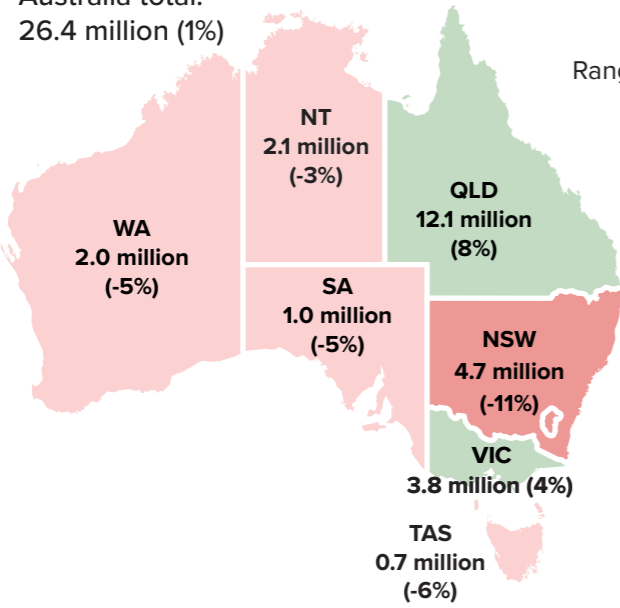

Cattle herd – Population changes 2017-18 on 2016-17 percentage change

Cattle

Cattle changes by state 2017-18 on 2016-17

Australia total:
26.4 million (1%)

Please note:
Shaded regions have greater than 20,000 head.
Percentage changes are from the national herd in 2016-17 (26.2 million head).

Sheep flock – Population changes 2017-18 on 2016-17 percentage change

Sheep changes by state 2017-18 on 2016-17

Australia total:
70.6 million (-2%)

Please note:
Shaded regions have greater than 20,000 head.
Percentage changes are from the national herd in 2016-17 (72.1 million head).