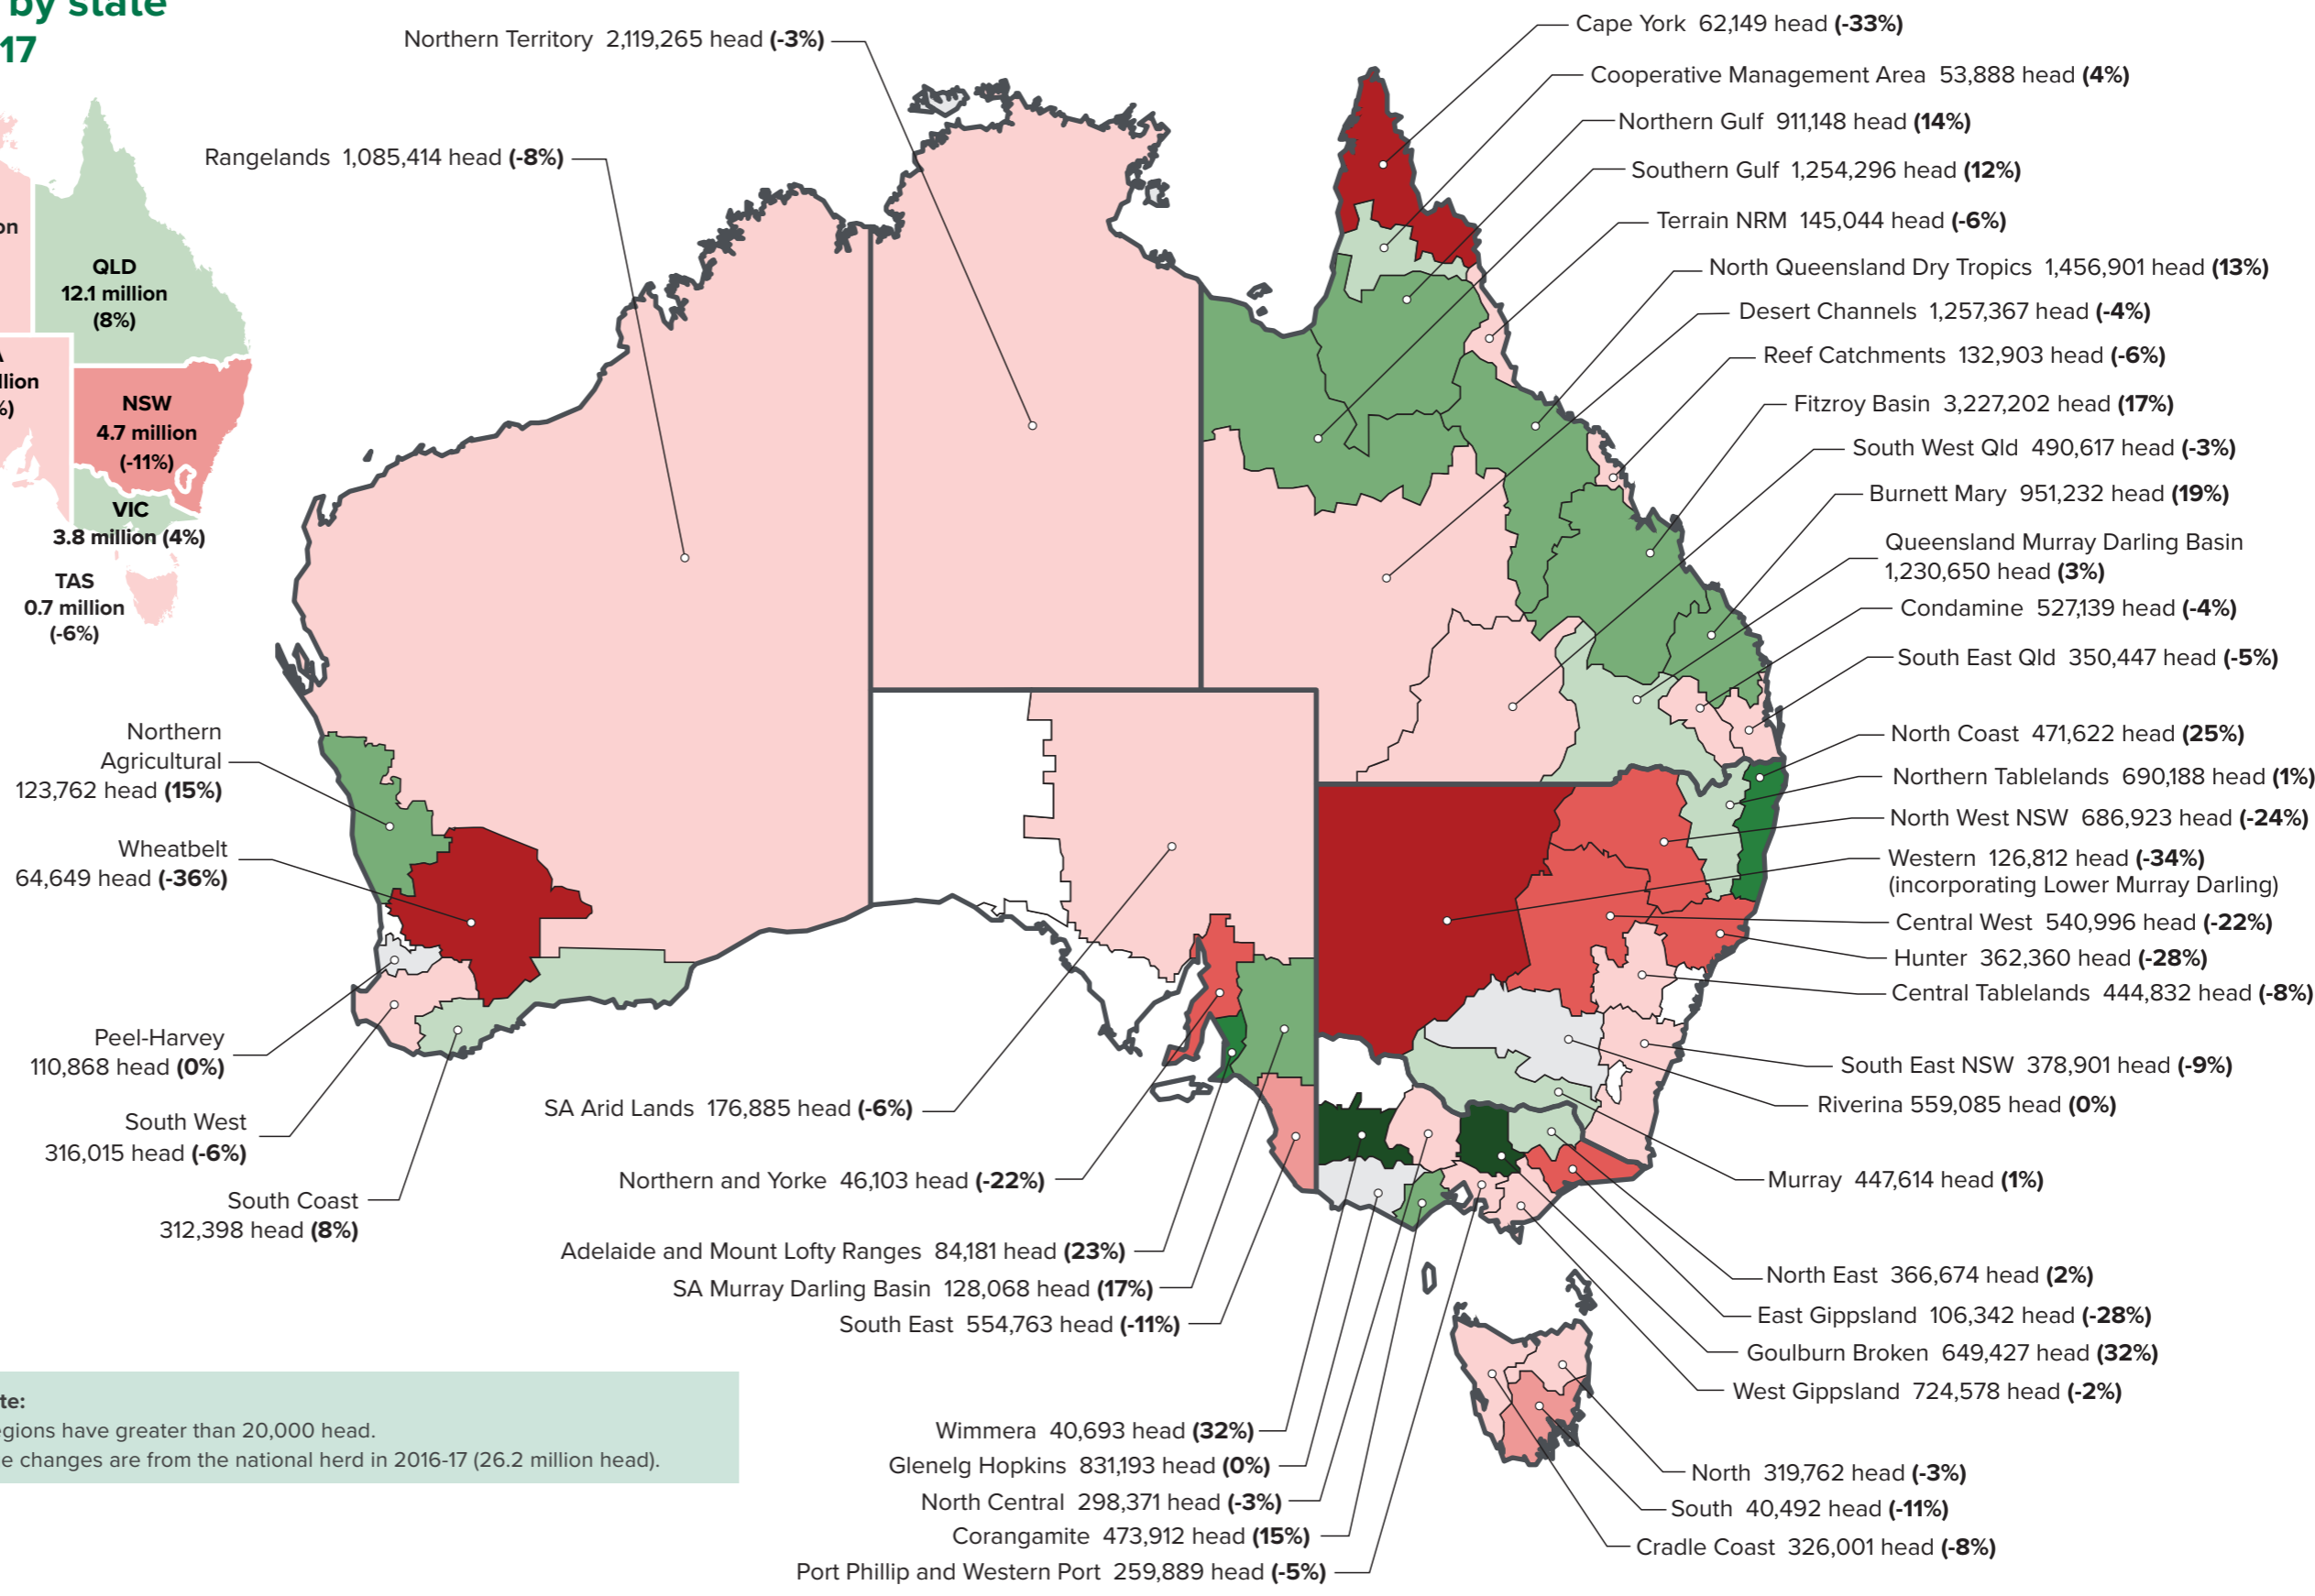

Cattle herd – Population changes 2017-18 on 2016-17 percentage change

Cattle

Cattle changes by state 2017-18 on 2016-17

Australia total:
26.4 million (1%)

Please note:
Shaded regions have greater than 20,000 head.
Percentage changes are from the national herd in 2016-17 (26.2 million head).

Sheep flock – Population changes 2017-18 on 2016-17 percentage change

Sheep changes by state 2017-18 on 2016-17

Australia total:
70.6 million (-2%)

Please note:
Shaded regions have greater than 20,000 head.
Percentage changes are from the national herd in 2016-17 (72.1 million head).