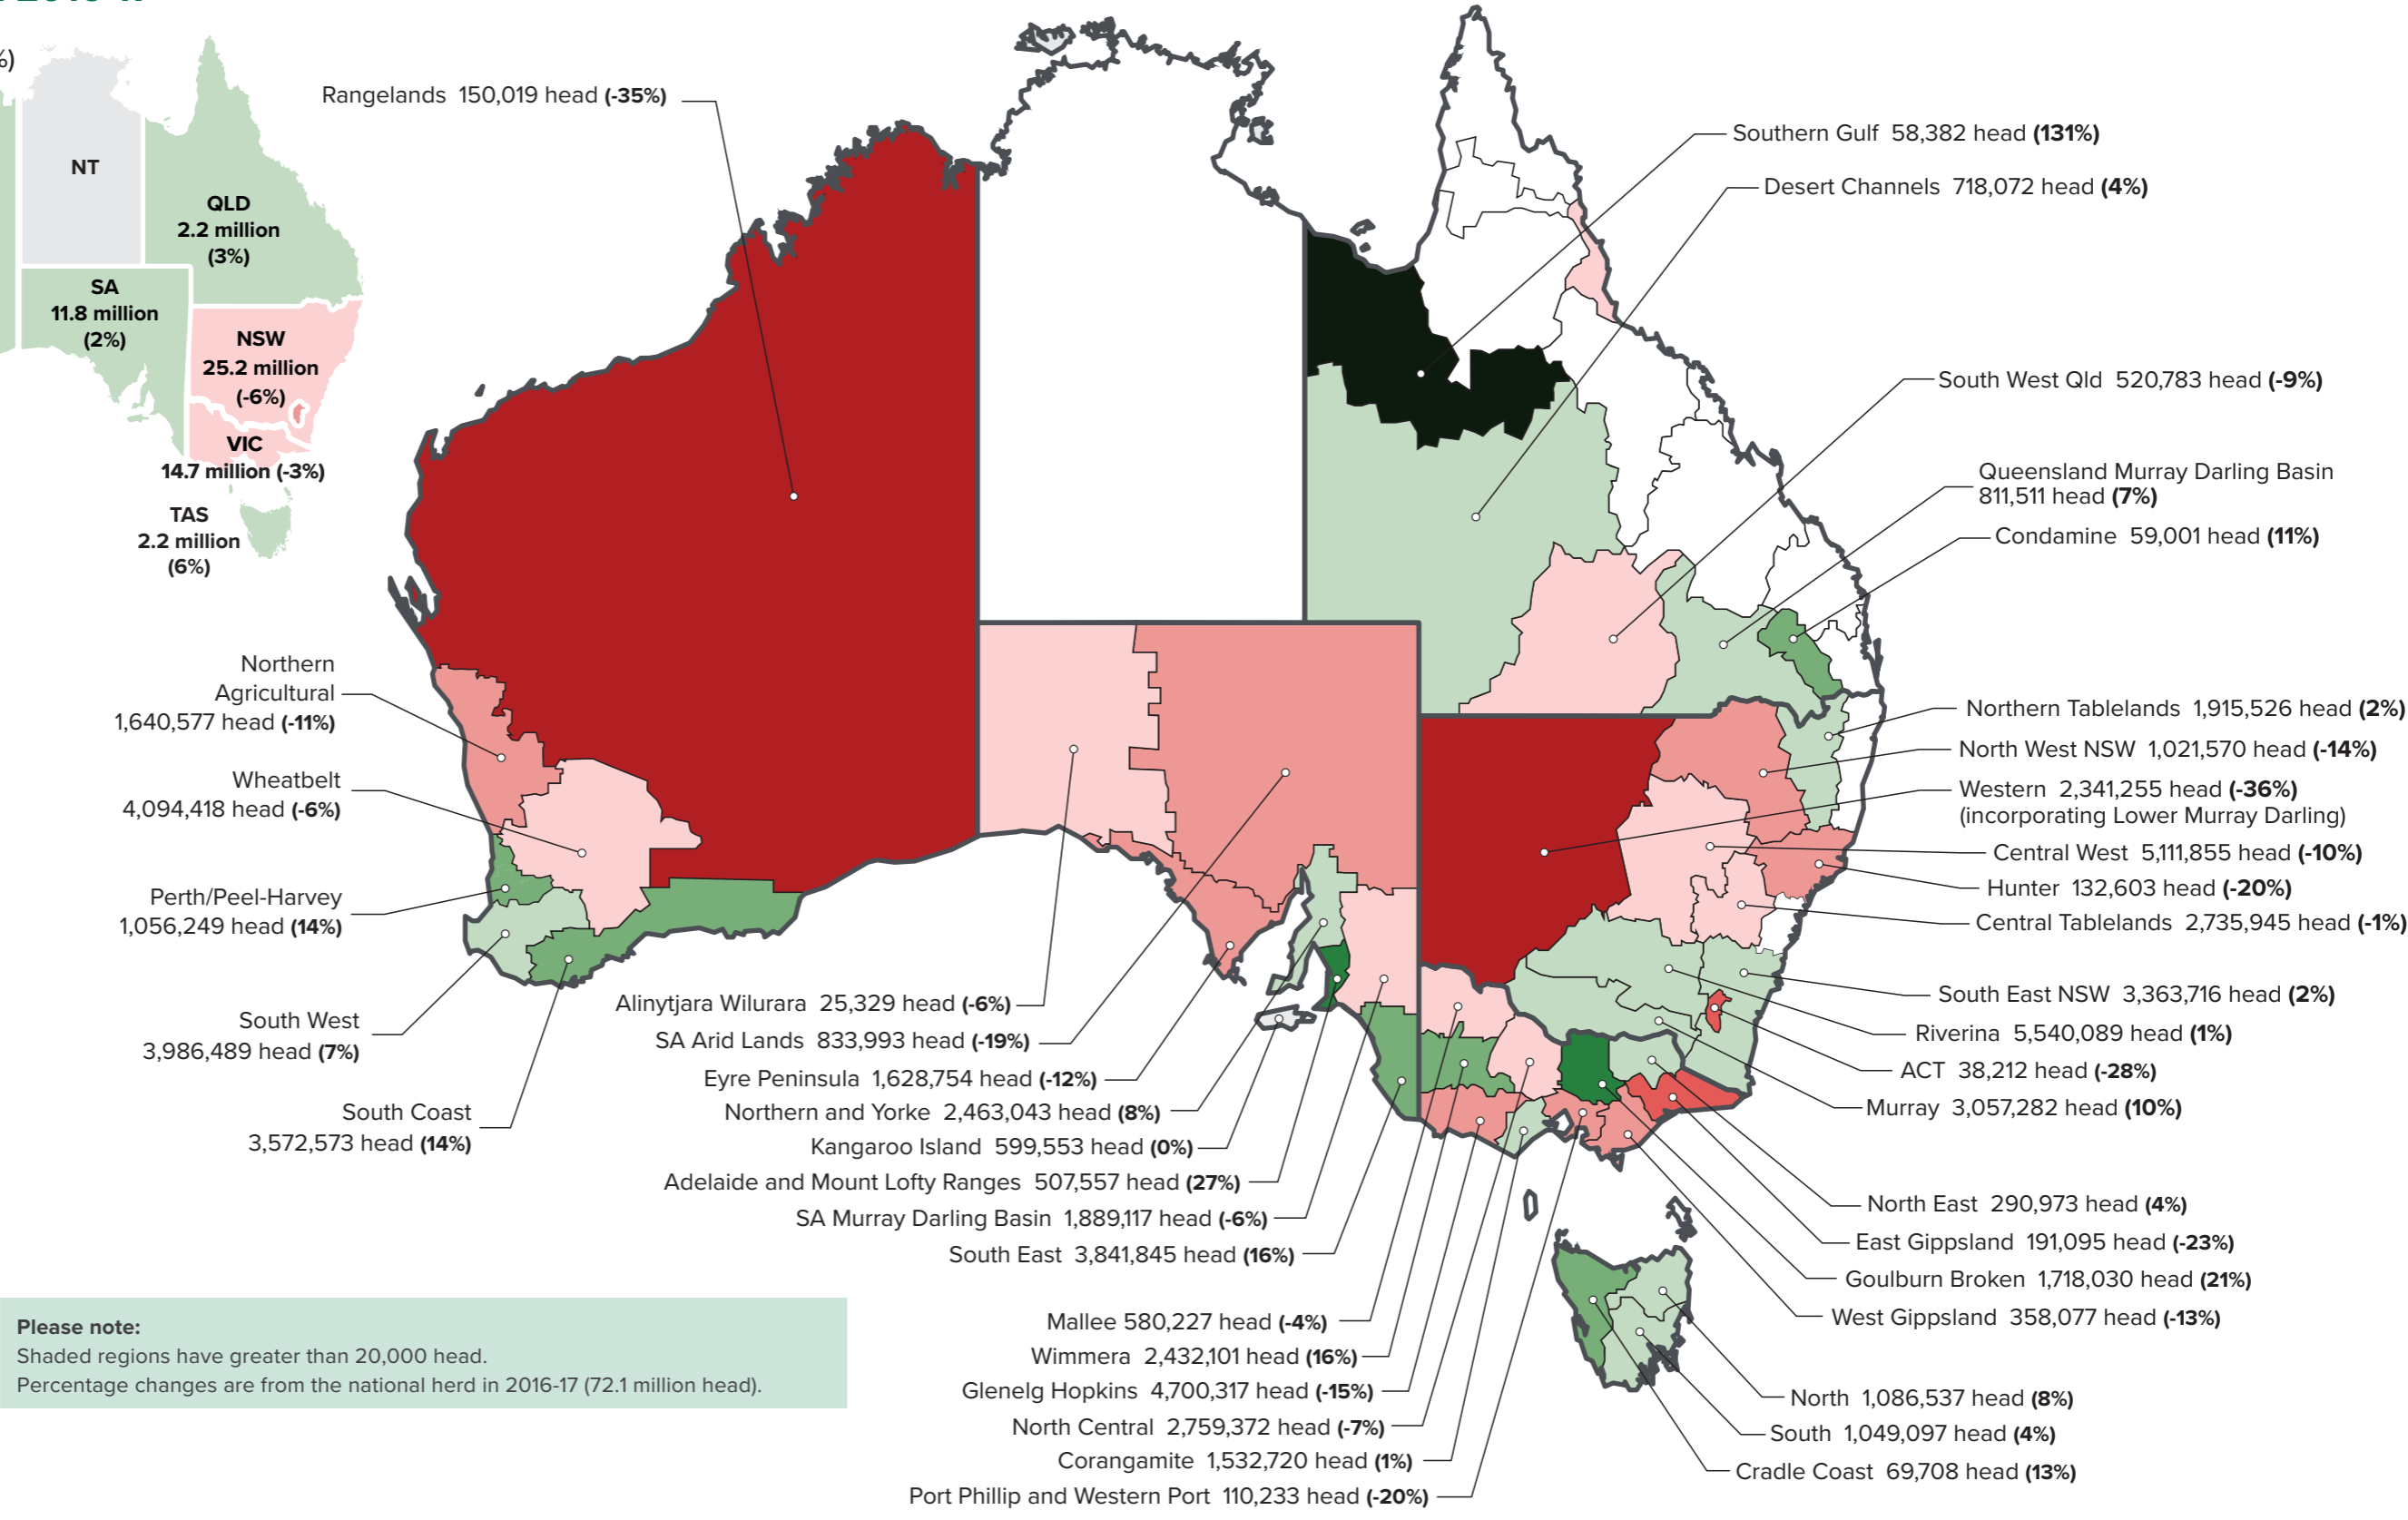

Cattle herd – Population changes 2017-18 on 2016-17 percentage change

Cattle

Cattle changes by state 2017-18 on 2016-17

Australia total:
26.4 million (1%)

Please note:
Shaded regions have greater than 20,000 head.
Percentage changes are from the national herd in 2016-17 (26.2 million head).

Sheep flock – Population changes 2017-18 on 2016-17 percentage change

Sheep changes by state 2017-18 on 2016-17

Australia total:
70.6 million (-2%)

Please note:
Shaded regions have greater than 20,000 head.
Percentage changes are from the national herd in 2016-17 (72.1 million head).