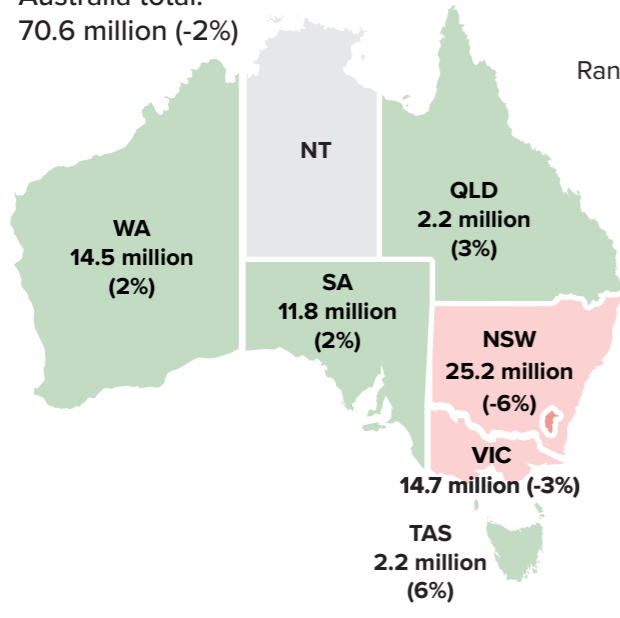

Cattle herd – Population changes 2017-18 on 2016-17 percentage change

Cattle

Cattle changes by state 2017-18 on 2016-17

Australia total:
26.4 million (1%)

Please note:
Shaded regions have greater than 20,000 head.
Percentage changes are from the national herd in 2016-17 (26.2 million head).

Sheep flock – Population changes 2017-18 on 2016-17 percentage change

Sheep changes by state 2017-18 on 2016-17

Australia total:
70.6 million (-2%)

Please note:
Shaded regions have greater than 20,000 head.
Percentage changes are from the national herd in 2016-17 (72.1 million head).