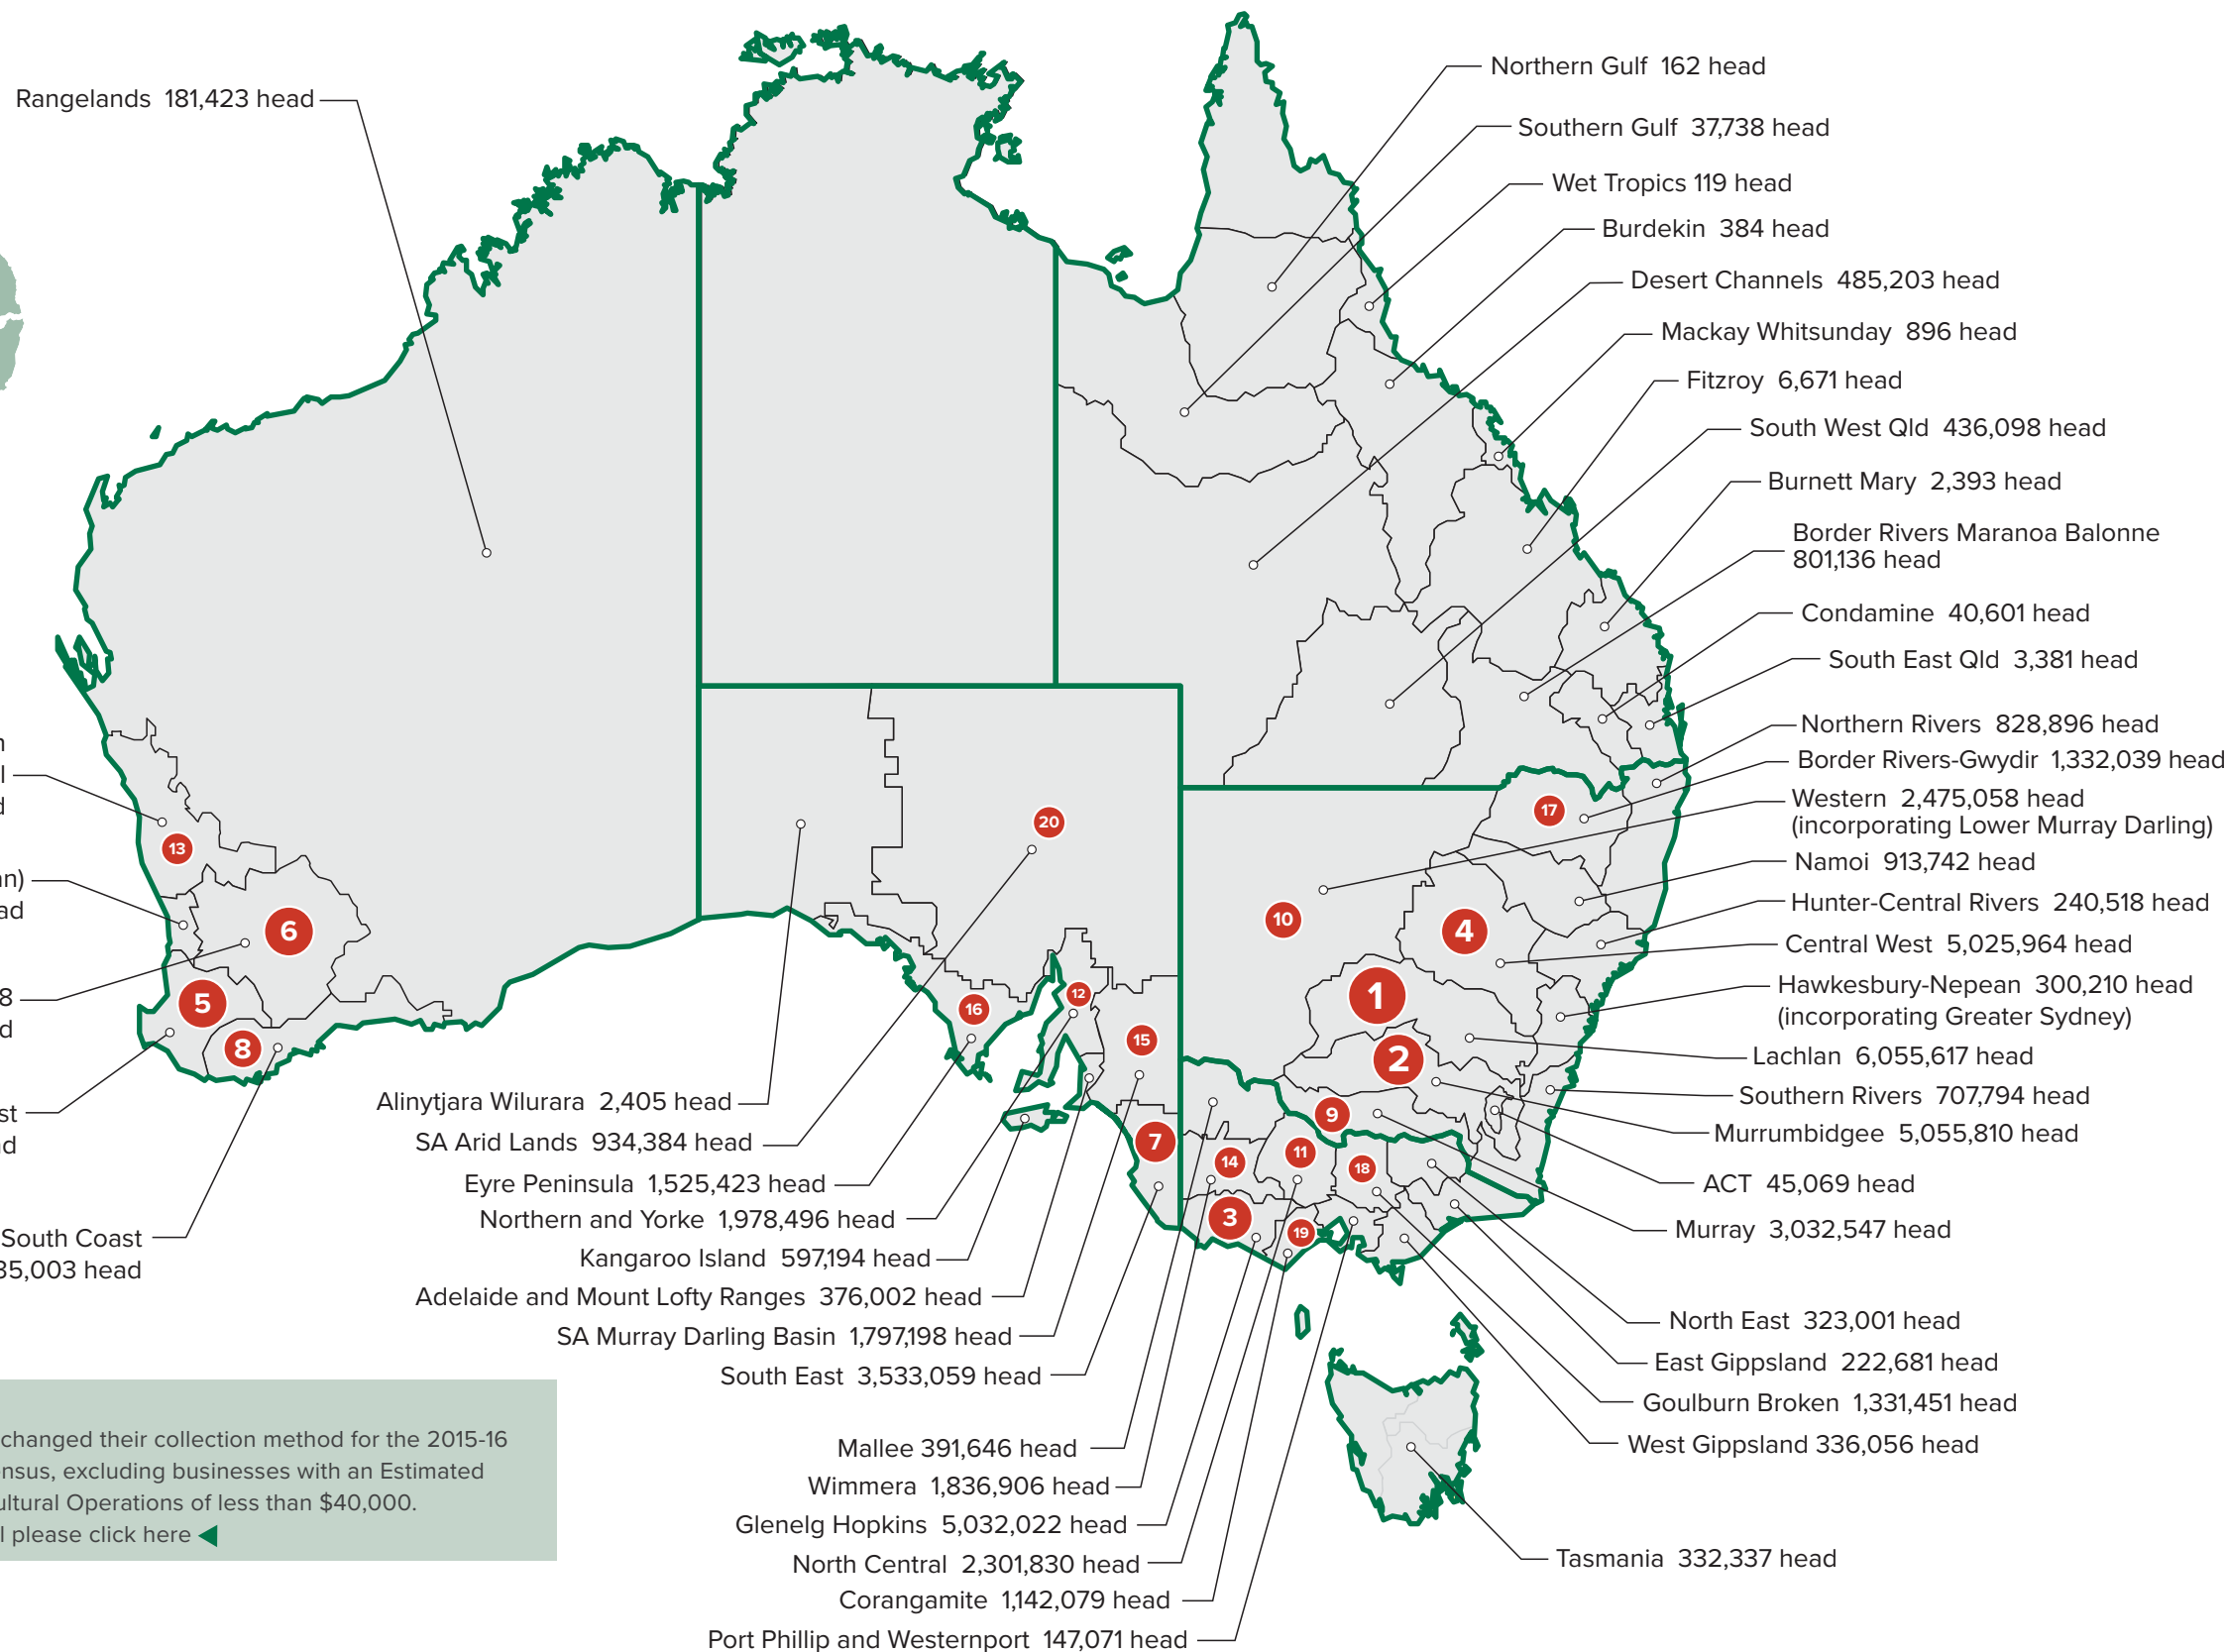

# Sheep numbers – as at June 2016

## Natural Resource Management Region

**National sheep numbers:  
67.5 million head**

### Top 20 sheep regions

NRM region	State	Total head
1 Lachlan	NSW	6,055,617
2 Murrumbidgee	NSW	5,055,810
3 Glenelg Hopkins	VIC	5,032,022
4 Central West	NSW	5,025,964
5 South West	WA	4,397,191
6 Avon	WA	4,257,138
7 South East	SA	3,533,059
8 South Coast	WA	3,035,003
9 Murray	NSW	3,032,547
10 Western	NSW	2,475,058
11 North Central	VIC	2,301,830
12 Northern and Yorke	SA	1,978,496
13 Northern Agricultural	WA	1,948,337
14 Wimmera	VIC	1,836,906
15 South Australian Murray Darling Basin	SA	1,797,198
16 Eyre Peninsula	SA	1,525,423
17 Border Rivers-Gwydir	NSW	1,332,039
18 Goulburn Broken	VIC	1,331,451
19 Corangamite	VIC	1,142,074
20 South Australian Arid Lands	SA	934,384

Sheep