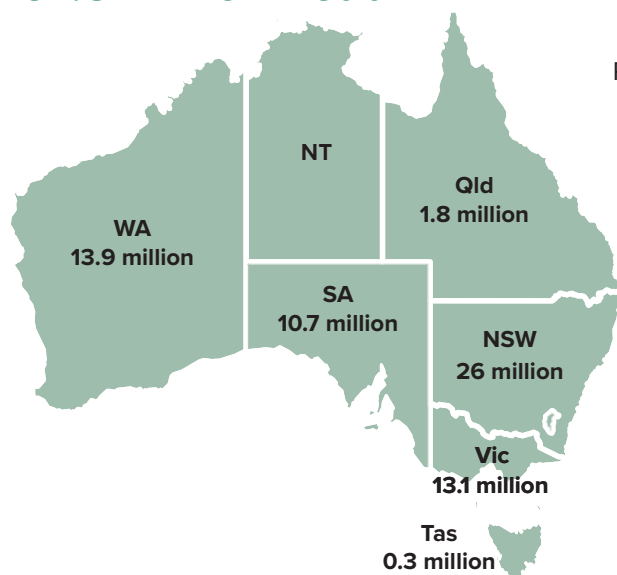

# Sheep numbers – as at June 2016

## Natural Resource Management Region

**National sheep numbers:  
67.5 million head**

### Top 20 sheep regions

NRM region	State	Total head
1 Lachlan	NSW	6,055,617
2 Murrumbidgee	NSW	5,055,810
3 Glenelg Hopkins	VIC	5,032,022
4 Central West	NSW	5,025,964
5 South West	WA	4,397,191
6 Avon	WA	4,257,138
7 South East	SA	3,533,059
8 South Coast	WA	3,035,003
9 Murray	NSW	3,032,547
10 Western	NSW	2,475,058
11 North Central	VIC	2,301,830
12 Northern and Yorke	SA	1,978,496
13 Northern Agricultural	WA	1,948,337
14 Wimmera	VIC	1,836,906
15 South Australian Murray Darling Basin	SA	1,797,198
16 Eyre Peninsula	SA	1,525,423
17 Border Rivers-Gwydir	NSW	1,332,039
18 Goulburn Broken	VIC	1,331,451
19 Corangamite	VIC	1,142,074
20 South Australian Arid Lands	SA	934,384

Sheep