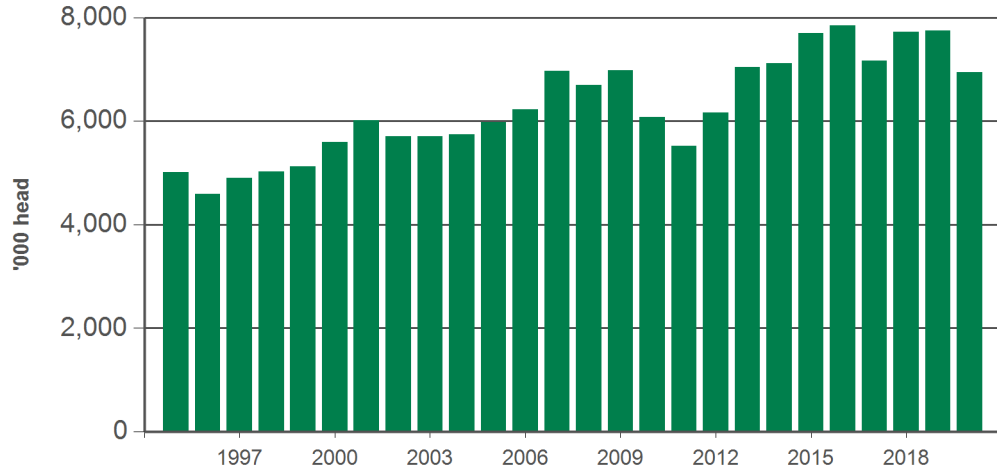

Year-to-April lamb slaughter

Source: ABS, Prepared by MLA