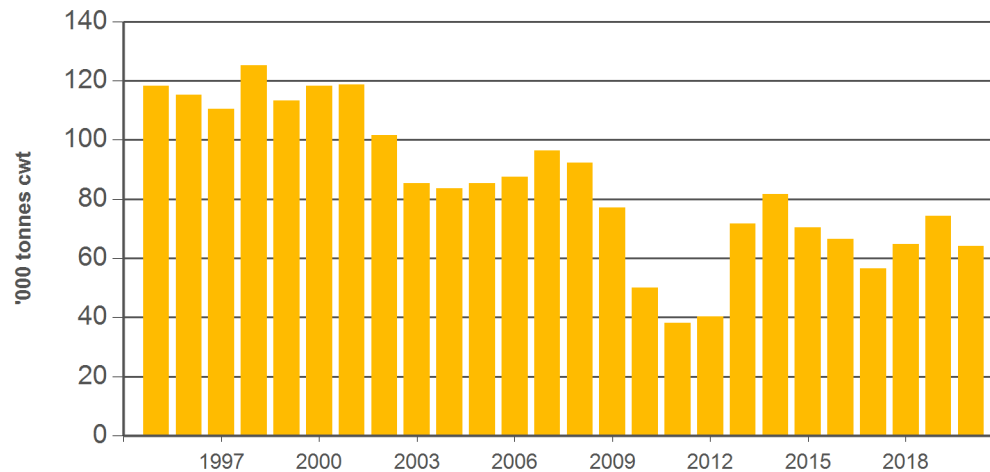

Australian sheep slaughter and production

Monthly supply summary

April 2020

Sheep and lamb slaughter

'000 head		12-months ending April	Y-O-Y % chg.	2020 YTD	Y-O-Y % chg.	2020 April	M-O-M % chg.	Y-O-Y % chg.
S H E E P	Australia	8,778	-12	2,651	-18	411	-28	-34
	NSW	2,658	-5	758	-17	113	-28	-44
	Victoria	3,409	-23	1,059	-25	149	-34	-42
	Queensland	103	-26	20	-55	6	36	14
	SA	661	-42	152	-49	19	-57	-73
	WA	1,817	32	601	25	115	-13	47
	Tasmania	128	15	61	6	10	1	-16
L A M B	Australia	20,821	-8	6,940	-10	1,583	-9	-16
	NSW	4,826	-4	1,573	-8	386	-8	-5
	Victoria	10,747	-10	3,516	-14	765	-10	-25
	Queensland	82	9	28	13	8	43	50
	SA	2,290	-9	830	-9	199	5	-4
	WA	2,571	-7	912	2	212	-17	-8
	Tasmania	305	-16	80	-9	12	-38	-45
TOTAL	29,598	-10	9,590	-13	1,994	-14	-21	

Sheepmeat production

Tonnes cwt		12-months ending April	Y-O-Y % chg.	2020 YTD	Y-O-Y % chg.	2020 April	M-O-M % chg.	Y-O-Y % chg.
M U T T O N	Australia	218,069	-7	64,225	-14	10,135	-26	-28
	NSW	73,671	7	20,815	-5	3,138	-29	-33
	Victoria	79,843	-19	24,008	-24	3,493	-28	-38
	Queensland	2,322	-17	432	-51	141	40	22
	SA	15,763	-42	3,509	-51	475	-51	-71
	WA	44,021	28	14,313	20	2,696	-13	42
	Tasmania	2,447	10	1,145	5	192	11	-6
L A M B	Australia	494,202	-4	171,626	-5	38,763	-13	-13
	NSW	123,917	2	42,340	-2	10,268	-7	-1
	Victoria	249,180	-6	85,148	-8	18,185	-19	-22
	Queensland	1,723	14	588	16	177	49	61
	SA	58,543	-4	21,717	-6	5,167	4	-2
	WA	54,861	-5	20,217	5	4,711	-18	-5
	Tasmania	5,977	-19	1,616	-8	255	-39	-44
TOTAL	712,271	-5	235,851	-7	48,898	-16	-17	

Source: ABS, Prepared by MLA

Year-to-April lamb production

Source: ABS, Prepared by MLA

Monthly lamb carcase weights

Source: ABS, Prepared by MLA

Year-to-April mutton production

Source: ABS, Prepared by MLA