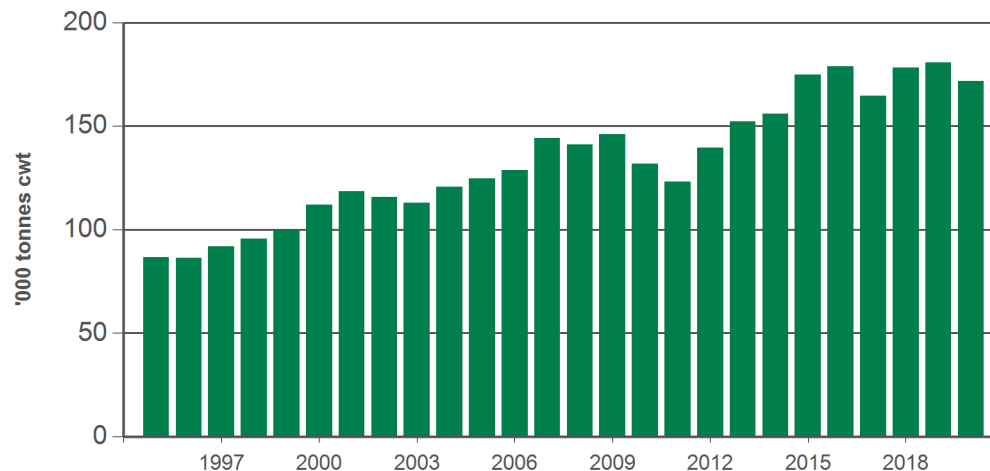

Year-to-April lamb production

Source: ABS, Prepared by MLA