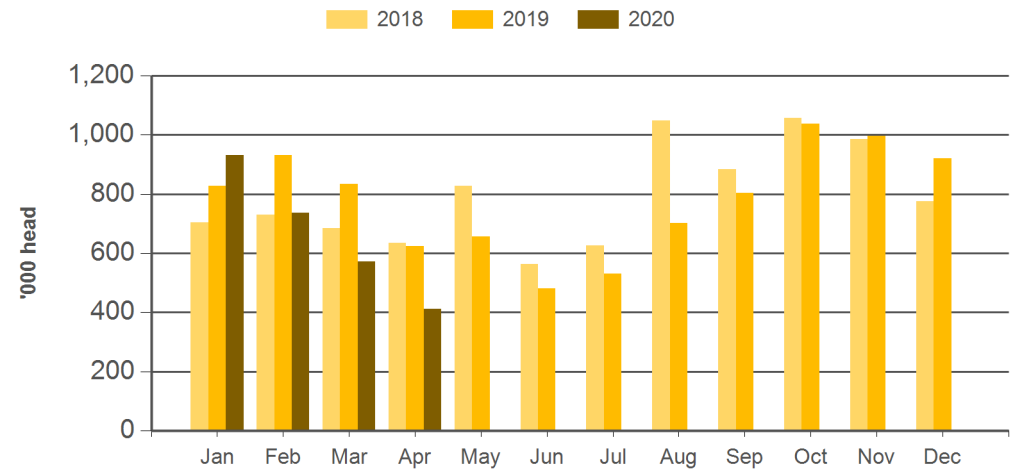

Australian sheep slaughter and production

Monthly supply summary

April 2020

Sheep and lamb slaughter

'000 head		12-months ending April	Y-O-Y % chg.	2020 YTD	Y-O-Y % chg.	2020 April	M-O-M % chg.	Y-O-Y % chg.
S H E E P	Australia	8,778	-12	2,651	-18	411	-28	-34
	NSW	2,658	-5	758	-17	113	-28	-44
	Victoria	3,409	-23	1,059	-25	149	-34	-42
	Queensland	103	-26	20	-55	6	36	14
	SA	661	-42	152	-49	19	-57	-73
	WA	1,817	32	601	25	115	-13	47
	Tasmania	128	15	61	6	10	1	-16
L A M B	Australia	20,821	-8	6,940	-10	1,583	-9	-16
	NSW	4,826	-4	1,573	-8	386	-8	-5
	Victoria	10,747	-10	3,516	-14	765	-10	-25
	Queensland	82	9	28	13	8	43	50
	SA	2,290	-9	830	-9	199	5	-4
	WA	2,571	-7	912	2	212	-17	-8
	Tasmania	305	-16	80	-9	12	-38	-45
TOTAL	29,598	-10	9,590	-13	1,994	-14	-21	

Sheepmeat production

Tonnes cwt		12-months ending April	Y-O-Y % chg.	2020 YTD	Y-O-Y % chg.	2020 April	M-O-M % chg.	Y-O-Y % chg.
M U T T O N	Australia	218,069	-7	64,225	-14	10,135	-26	-28
	NSW	73,671	7	20,815	-5	3,138	-29	-33
	Victoria	79,843	-19	24,008	-24	3,493	-28	-38
	Queensland	2,322	-17	432	-51	141	40	22
	SA	15,763	-42	3,509	-51	475	-51	-71
	WA	44,021	28	14,313	20	2,696	-13	42
	Tasmania	2,447	10	1,145	5	192	11	-6
L A M B	Australia	494,202	-4	171,626	-5	38,763	-13	-13
	NSW	123,917	2	42,340	-2	10,268	-7	-1
	Victoria	249,180	-6	85,148	-8	18,185	-19	-22
	Queensland	1,723	14	588	16	177	49	61
	SA	58,543	-4	21,717	-6	5,167	4	-2
	WA	54,861	-5	20,217	5	4,711	-18	-5
	Tasmania	5,977	-19	1,616	-8	255	-39	-44
TOTAL	712,271	-5	235,851	-7	48,898	-16	-17	

Source: ABS, Prepared by MLA

Year-to-April sheep slaughter

Source: ABS, Prepared by MLA

Monthly lamb slaughter

Source: ABS, Prepared by MLA

Monthly sheep slaughter

Source: ABS, Prepared by MLA

Year-to-April lamb and sheep carcase weights

Source: ABS, Prepared by MLA

Year-to-April lamb production

Source: ABS, Prepared by MLA

Monthly lamb carcase weights

Source: ABS, Prepared by MLA

Year-to-April mutton production

Source: ABS, Prepared by MLA