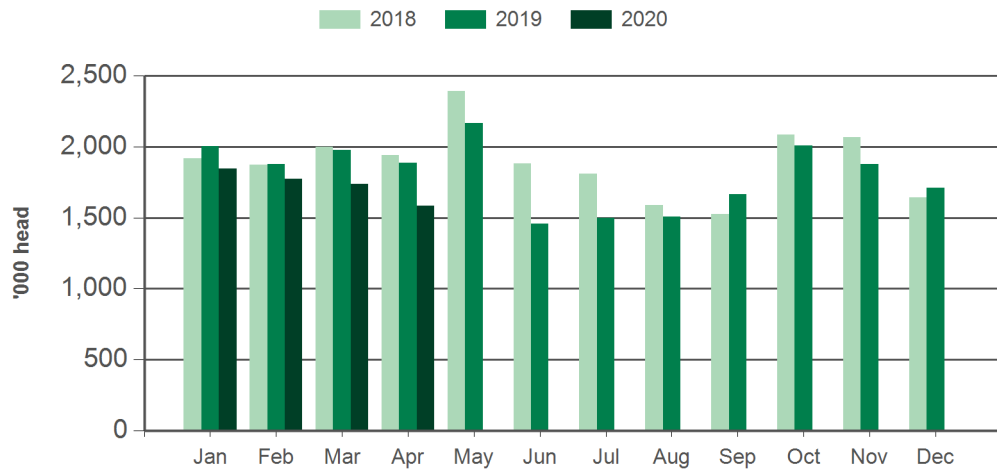

Australian sheep slaughter and production

Monthly supply summary

April 2020

Sheep and lamb slaughter

'000 head		12-months ending April	Y-O-Y % chg.	2020 YTD	Y-O-Y % chg.	2020 April	M-O-M % chg.	Y-O-Y % chg.
S H E E P	Australia	8,778	-12	2,651	-18	411	-28	-34
	NSW	2,658	-5	758	-17	113	-28	-44
	Victoria	3,409	-23	1,059	-25	149	-34	-42
	Queensland	103	-26	20	-55	6	36	14
	SA	661	-42	152	-49	19	-57	-73
	WA	1,817	32	601	25	115	-13	47
	Tasmania	128	15	61	6	10	1	-16
L A M B	Australia	20,821	-8	6,940	-10	1,583	-9	-16
	NSW	4,826	-4	1,573	-8	386	-8	-5
	Victoria	10,747	-10	3,516	-14	765	-10	-25
	Queensland	82	9	28	13	8	43	50
	SA	2,290	-9	830	-9	199	5	-4
	WA	2,571	-7	912	2	212	-17	-8
	Tasmania	305	-16	80	-9	12	-38	-45
TOTAL	29,598	-10	9,590	-13	1,994	-14	-21	

Sheepmeat production

Tonnes cwt		12-months ending April	Y-O-Y % chg.	2020 YTD	Y-O-Y % chg.	2020 April	M-O-M % chg.	Y-O-Y % chg.
M U T T O N	Australia	218,069	-7	64,225	-14	10,135	-26	-28
	NSW	73,671	7	20,815	-5	3,138	-29	-33
	Victoria	79,843	-19	24,008	-24	3,493	-28	-38
	Queensland	2,322	-17	432	-51	141	40	22
	SA	15,763	-42	3,509	-51	475	-51	-71
	WA	44,021	28	14,313	20	2,696	-13	42
	Tasmania	2,447	10	1,145	5	192	11	-6
L A M B	Australia	494,202	-4	171,626	-5	38,763	-13	-13
	NSW	123,917	2	42,340	-2	10,268	-7	-1
	Victoria	249,180	-6	85,148	-8	18,185	-19	-22
	Queensland	1,723	14	588	16	177	49	61
	SA	58,543	-4	21,717	-6	5,167	4	-2
	WA	54,861	-5	20,217	5	4,711	-18	-5
	Tasmania	5,977	-19	1,616	-8	255	-39	-44
TOTAL	712,271	-5	235,851	-7	48,898	-16	-17	

Source: ABS. CWT = carcase weight. YTD = Calendar year-to-April. Y-O-Y = Year-on-year. M-O-M = Month-on-month. For further information email globalindustryinsights@mla.com.au.

Year-to-April lamb slaughter

Source: ABS, Prepared by MLA

Year-to-April sheep slaughter

Source: ABS, Prepared by MLA

Monthly lamb slaughter

Source: ABS, Prepared by MLA

Monthly sheep slaughter

Source: ABS, Prepared by MLA

Year-to-April lamb and sheep carcase weights