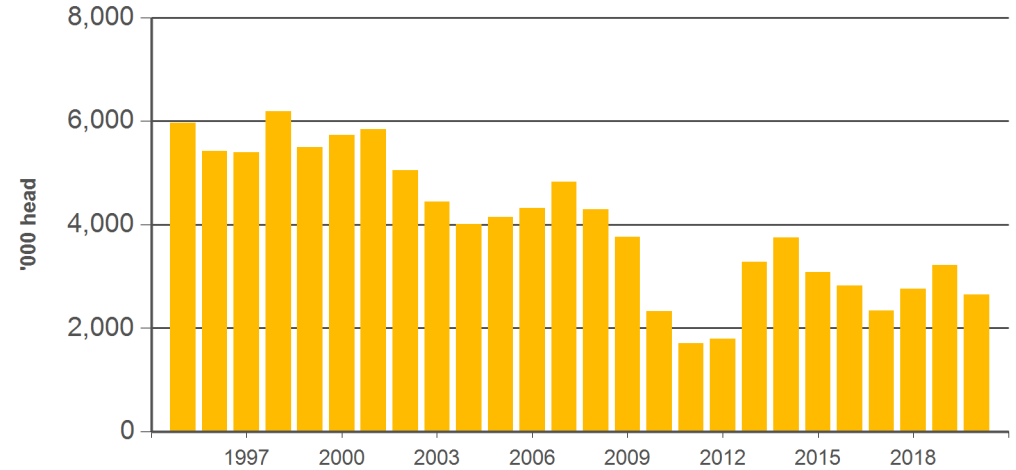

Year-to-April sheep slaughter

Source: ABS, Prepared by MLA