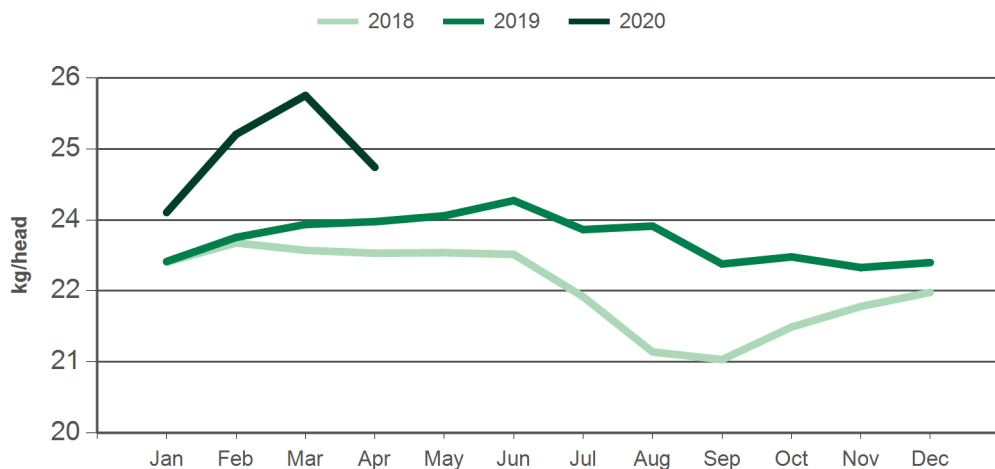

Source: ABS. CWT = carcase weight. YTD = Calendar year-to-April. Y-O-Y = Year-on-year. M-O-M = Month-on-month. For further information email globalindustryinsights@mla.com.au.

Year-to-April lamb slaughter

Source: ABS, Prepared by MLA

Year-to-April sheep slaughter

Source: ABS, Prepared by MLA

Monthly lamb slaughter

Source: ABS, Prepared by MLA

Monthly sheep slaughter

Source: ABS, Prepared by MLA

Year-to-April lamb and sheep carcase weights

Source: ABS, Prepared by MLA

Year-to-April lamb production

Source: ABS, Prepared by MLA

Monthly lamb carcase weights

Source: ABS, Prepared by MLA

Year-to-April mutton production

Source: ABS, Prepared by MLA