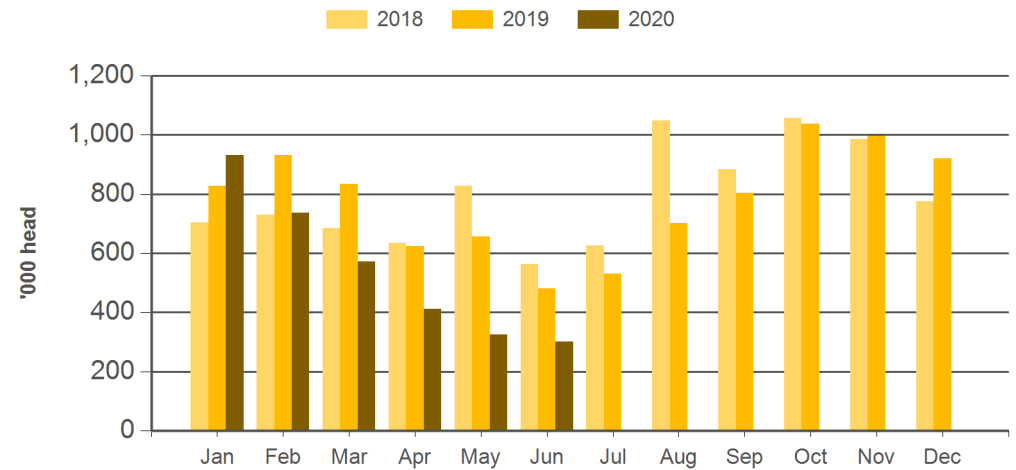

Sheepmeat production

Tonnes cwt		12-months ending June	Y-O-Y % chg.	2020 YTD	Y-O-Y % chg.	2020 June	M-O-M % chg.	Y-O-Y % chg.
M U T T O N	Australia	207,751	-10	80,369	-20	7,983	-2	-29
	NSW	69,896	3	27,161	-15	3,157	-1	-34
	Victoria	75,735	-21	29,464	-28	3,227	45	-22
	Queensland	2,175	-26	632	-49	64	-53	-3
	SA	14,753	-43	4,346	-52	327	-36	-34
	WA	42,990	22	17,517	9	1,176	-42	-28
	Tasmania	2,199	-3	1,246	-14	33	-51	-82
L A M B	Australia	481,617	-4	245,089	-8	37,388	4	7
	NSW	123,468	3	63,702	-2	10,861	3	13
	Victoria	241,657	-6	120,258	-11	18,082	6	4
	Queensland	1,677	10	811	4	107	-8	2
	SA	56,421	-7	30,712	-10	4,807	15	12
	WA	52,877	-6	27,360	-4	3,195	-19	5
	Tasmania	5,519	-19	2,247	-21	337	15	-26
TOTAL	689,368	-6	325,458	-11	45,371	3	-2	

Source: ABS, Prepared by MLA

Year-to-June sheep slaughter

Source: ABS, Prepared by MLA

Monthly lamb slaughter

Source: ABS, Prepared by MLA

Monthly sheep slaughter

Source: ABS, Prepared by MLA

Year-to-June lamb and sheep carcase weights

Source: ABS, Prepared by MLA

Year-to-June lamb production

Source: ABS, Prepared by MLA

Monthly lamb carcase weights

Source: ABS, Prepared by MLA

Year-to-June mutton production

Source: ABS, Prepared by MLA