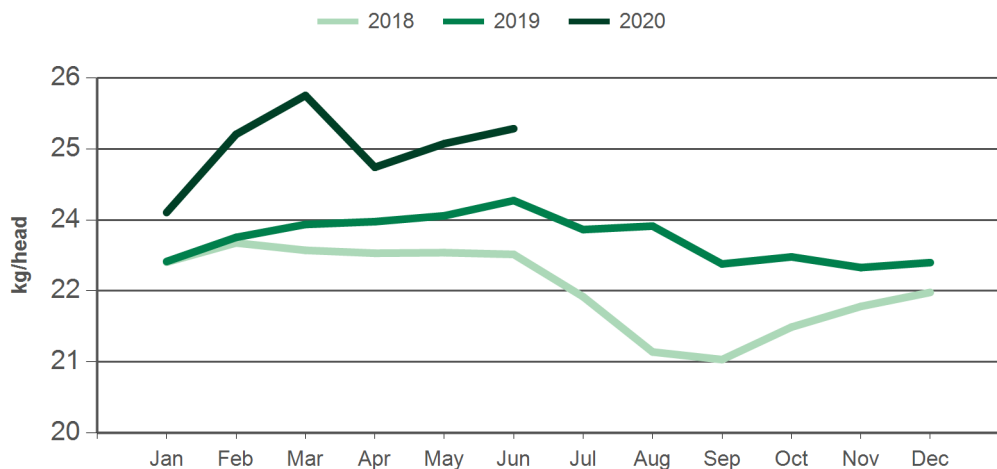

Source: ABS. CWT = carcase weight. YTD = Calendar year-to-June. Y-O-Y = Year-on-year. M-O-M = Month-on-month. For further information email globalindustryinsights@mla.com.au.

Year-to-June lamb slaughter

Source: ABS, Prepared by MLA

Year-to-June sheep slaughter

Source: ABS, Prepared by MLA

Monthly lamb slaughter

Source: ABS, Prepared by MLA

Monthly sheep slaughter

Source: ABS, Prepared by MLA

Year-to-June lamb and sheep carcase weights

Source: ABS, Prepared by MLA

Year-to-June lamb production

Source: ABS, Prepared by MLA

Monthly lamb carcase weights

Source: ABS, Prepared by MLA

Year-to-June mutton production

Source: ABS, Prepared by MLA