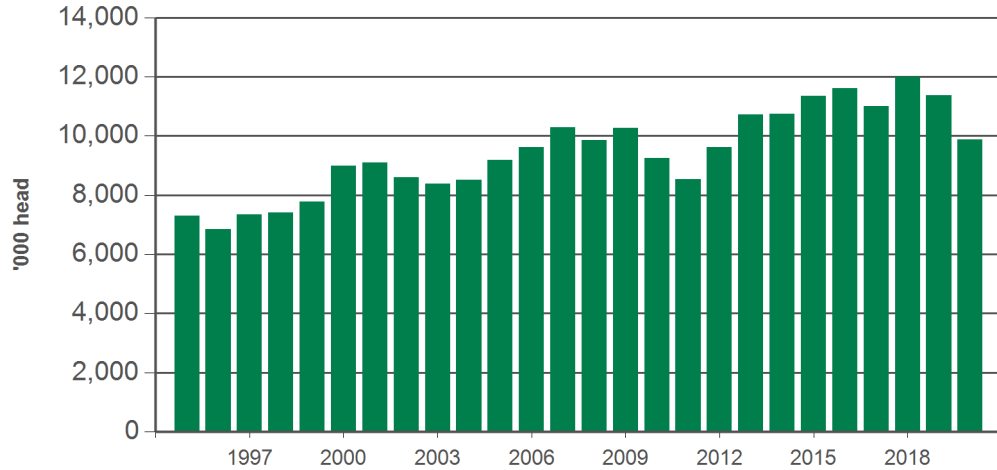

Australian sheep slaughter and production

Monthly supply summary

June 2020

Sheep and lamb slaughter

'000 head		12-months ending June	Y-O-Y % chg.	2020 YTD	Y-O-Y % chg.	2020 June	M-O-M % chg.	Y-O-Y % chg.
S H E E P	Australia	8,268	-15	3,278	-25	301	-8	-37
	NSW	2,490	-9	985	-25	110	-5	-41
	Victoria	3,185	-26	1,279	-31	126	35	-34
	Queensland	95	-35	29	-53	3	-57	-9
	SA	612	-42	185	-51	13	-36	-44
	WA	1,771	27	735	11	48	-44	-31
	Tasmania	114	-	65	-14	1	-56	-84
L A M B	Australia	20,138	-9	9,876	-13	1,487	3	2
	NSW	4,771	-2	2,363	-8	402	4	9
	Victoria	10,339	-11	4,972	-17	745	5	-3
	Queensland	80	7	39	4	5	-9	-9
	SA	2,211	-11	1,166	-12	178	12	19
	WA	2,457	-9	1,227	-7	141	-19	-1
	Tasmania	280	-17	110	-23	16	14	-31
TOTAL	28,405	-11	13,154	-16	1,788	1	-8	

Sheepmeat production

Tonnes cwt		12-months ending June	Y-O-Y % chg.	2020 YTD	Y-O-Y % chg.	2020 June	M-O-M % chg.	Y-O-Y % chg.
M U T T O N	Australia	207,751	-10	80,369	-20	7,983	-2	-29
	NSW	69,896	3	27,161	-15	3,157	-1	-34
	Victoria	75,735	-21	29,464	-28	3,227	45	-22
	Queensland	2,175	-26	632	-49	64	-53	-3
	SA	14,753	-43	4,346	-52	327	-36	-34
	WA	42,990	22	17,517	9	1,176	-42	-28
	Tasmania	2,199	-3	1,246	-14	33	-51	-82
L A M B	Australia	481,617	-4	245,089	-8	37,388	4	7
	NSW	123,468	3	63,702	-2	10,861	3	13
	Victoria	241,657	-6	120,258	-11	18,082	6	4
	Queensland	1,677	10	811	4	107	-8	2
	SA	56,421	-7	30,712	-10	4,807	15	12
	WA	52,877	-6	27,360	-4	3,195	-19	5
	Tasmania	5,519	-19	2,247	-21	337	15	-26
TOTAL	689,368	-6	325,458	-11	45,371	3	-2	

Source: ABS. CWT = carcase weight. YTD = Calendar year-to-June. Y-O-Y = Year-on-year. M-O-M = Month-on-month. For further information email globalindustryinsights@mla.com.au.

Year-to-June lamb slaughter