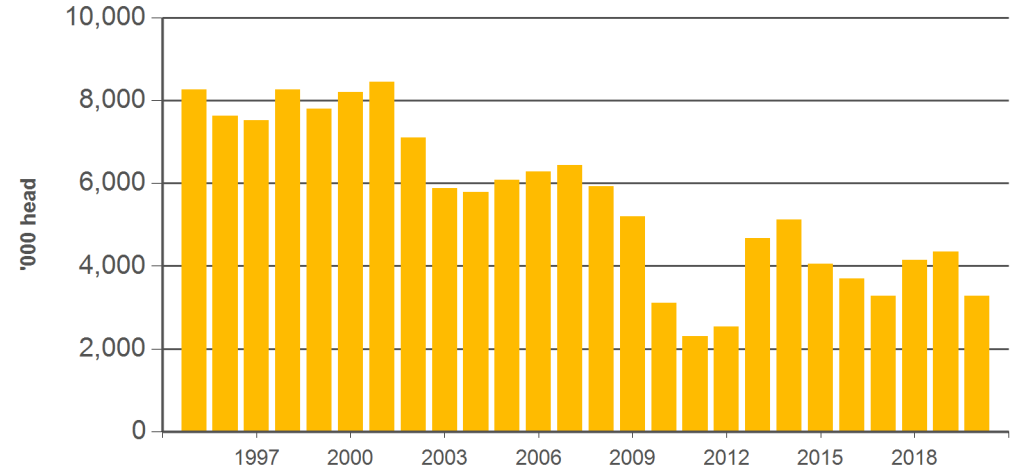

Year-to-June sheep slaughter

Source: ABS, Prepared by MLA