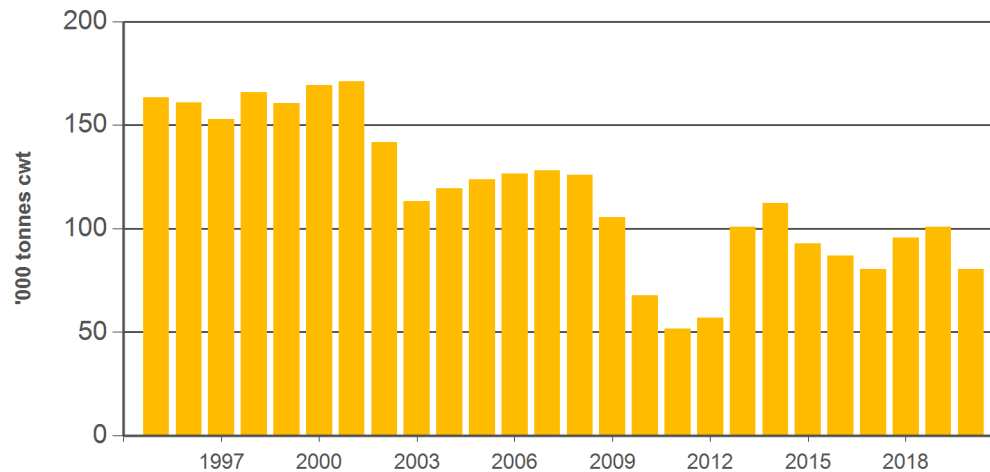

Australian sheep slaughter and production

Monthly supply summary

June 2020

Sheep and lamb slaughter

'000 head		12-months ending June	Y-O-Y % chg.	2020 YTD	Y-O-Y % chg.	2020 June	M-O-M % chg.	Y-O-Y % chg.
S H E E P	Australia	8,268	-15	3,278	-25	301	-8	-37
	NSW	2,490	-9	985	-25	110	-5	-41
	Victoria	3,185	-26	1,279	-31	126	35	-34
	Queensland	95	-35	29	-53	3	-57	-9
	SA	612	-42	185	-51	13	-36	-44
	WA	1,771	27	735	11	48	-44	-31
	Tasmania	114	-	65	-14	1	-56	-84
L A M B	Australia	20,138	-9	9,876	-13	1,487	3	2
	NSW	4,771	-2	2,363	-8	402	4	9
	Victoria	10,339	-11	4,972	-17	745	5	-3
	Queensland	80	7	39	4	5	-9	-9
	SA	2,211	-11	1,166	-12	178	12	19
	WA	2,457	-9	1,227	-7	141	-19	-1
	Tasmania	280	-17	110	-23	16	14	-31
TOTAL	28,405	-11	13,154	-16	1,788	1	-8	

Sheepmeat production

Tonnes cwt		12-months ending June	Y-O-Y % chg.	2020 YTD	Y-O-Y % chg.	2020 June	M-O-M % chg.	Y-O-Y % chg.
M U T T O N	Australia	207,751	-10	80,369	-20	7,983	-2	-29
	NSW	69,896	3	27,161	-15	3,157	-1	-34
	Victoria	75,735	-21	29,464	-28	3,227	45	-22
	Queensland	2,175	-26	632	-49	64	-53	-3
	SA	14,753	-43	4,346	-52	327	-36	-34
	WA	42,990	22	17,517	9	1,176	-42	-28
	Tasmania	2,199	-3	1,246	-14	33	-51	-82
L A M B	Australia	481,617	-4	245,089	-8	37,388	4	7
	NSW	123,468	3	63,702	-2	10,861	3	13
	Victoria	241,657	-6	120,258	-11	18,082	6	4
	Queensland	1,677	10	811	4	107	-8	2
	SA	56,421	-7	30,712	-10	4,807	15	12
	WA	52,877	-6	27,360	-4	3,195	-19	5
	Tasmania	5,519	-19	2,247	-21	337	15	-26
TOTAL	689,368	-6	325,458	-11	45,371	3	-2	

Source: ABS, Prepared by MLA

Year-to-June lamb production

Source: ABS, Prepared by MLA

Monthly lamb carcase weights

Source: ABS, Prepared by MLA

Year-to-June mutton production

Source: ABS, Prepared by MLA