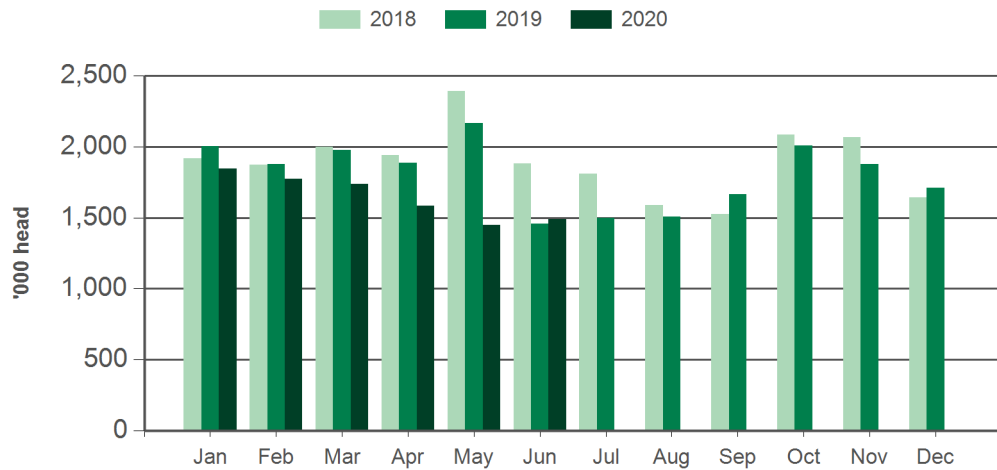

Australian sheep slaughter and production

Monthly supply summary

June 2020

Sheep and lamb slaughter

'000 head		12-months ending June	Y-O-Y % chg.	2020 YTD	Y-O-Y % chg.	2020 June	M-O-M % chg.	Y-O-Y % chg.
S H E E P	Australia	8,268	-15	3,278	-25	301	-8	-37
	NSW	2,490	-9	985	-25	110	-5	-41
	Victoria	3,185	-26	1,279	-31	126	35	-34
	Queensland	95	-35	29	-53	3	-57	-9
	SA	612	-42	185	-51	13	-36	-44
	WA	1,771	27	735	11	48	-44	-31
	Tasmania	114	-	65	-14	1	-56	-84
L A M B	Australia	20,138	-9	9,876	-13	1,487	3	2
	NSW	4,771	-2	2,363	-8	402	4	9
	Victoria	10,339	-11	4,972	-17	745	5	-3
	Queensland	80	7	39	4	5	-9	-9
	SA	2,211	-11	1,166	-12	178	12	19
	WA	2,457	-9	1,227	-7	141	-19	-1
	Tasmania	280	-17	110	-23	16	14	-31
TOTAL	28,405	-11	13,154	-16	1,788	1	-8	

Sheepmeat production

Tonnes cwt		12-months ending June	Y-O-Y % chg.	2020 YTD	Y-O-Y % chg.	2020 June	M-O-M % chg.	Y-O-Y % chg.
M U T T O N	Australia	207,751	-10	80,369	-20	7,983	-2	-29
	NSW	69,896	3	27,161	-15	3,157	-1	-34
	Victoria	75,735	-21	29,464	-28	3,227	45	-22
	Queensland	2,175	-26	632	-49	64	-53	-3
	SA	14,753	-43	4,346	-52	327	-36	-34
	WA	42,990	22	17,517	9	1,176	-42	-28
	Tasmania	2,199	-3	1,246	-14	33	-51	-82
L A M B	Australia	481,617	-4	245,089	-8	37,388	4	7
	NSW	123,468	3	63,702	-2	10,861	3	13
	Victoria	241,657	-6	120,258	-11	18,082	6	4
	Queensland	1,677	10	811	4	107	-8	2
	SA	56,421	-7	30,712	-10	4,807	15	12
	WA	52,877	-6	27,360	-4	3,195	-19	5
	Tasmania	5,519	-19	2,247	-21	337	15	-26
TOTAL	689,368	-6	325,458	-11	45,371	3	-2	

Source: ABS. CWT = carcase weight. YTD = Calendar year-to-June. Y-O-Y = Year-on-year. M-O-M = Month-on-month. For further information email globalindustryinsights@mla.com.au.

Year-to-June lamb slaughter

Source: ABS, Prepared by MLA

Year-to-June sheep slaughter

Source: ABS, Prepared by MLA

Monthly lamb slaughter

Source: ABS, Prepared by MLA

Monthly sheep slaughter

Source: ABS, Prepared by MLA

Year-to-June lamb and sheep carcase weights