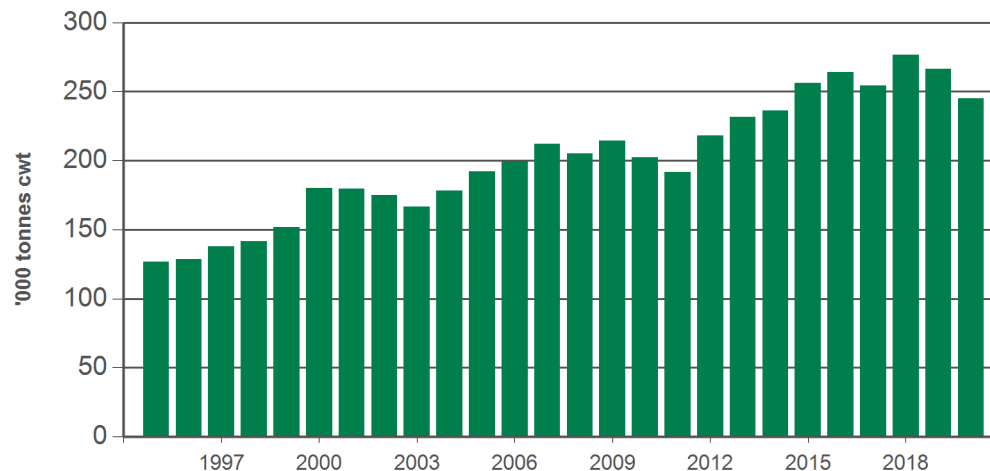

Year-to-June lamb production

Source: ABS, Prepared by MLA