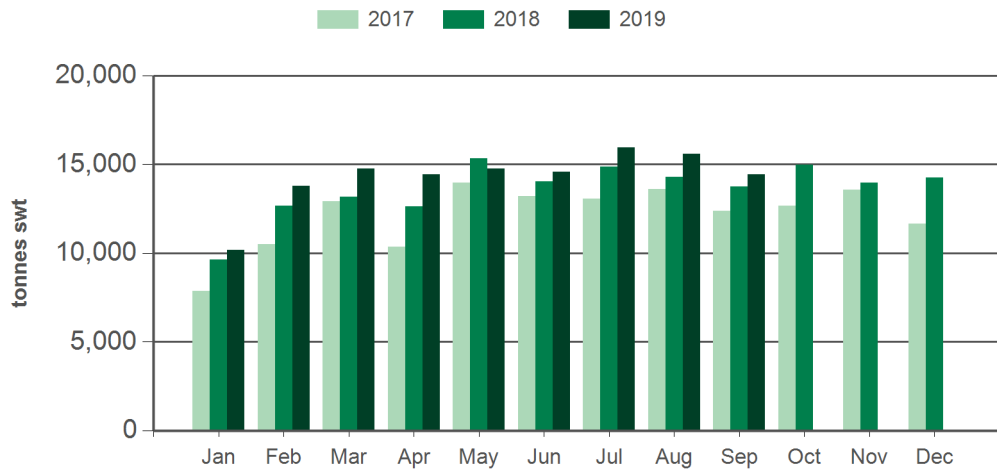

Source: DAWR. SWT = Shipped weight. YTD = Calendar year-to-September. Y-O-Y = Year-on-year. M-O-M = Month-on-month. For further information email globalindustryinsights@mla.com.au. Beef offal includes beef and veal offal. Sheep offal includes sheep and lamb offal.

Year-to-September beef offal exports

Source: DAWR, Prepared by MLA

Year-to-September sheep offal exports

Source: DAWR, Prepared by MLA

Monthly beef offal exports

Source: DAWR, Prepared by MLA

Monthly sheep offal exports