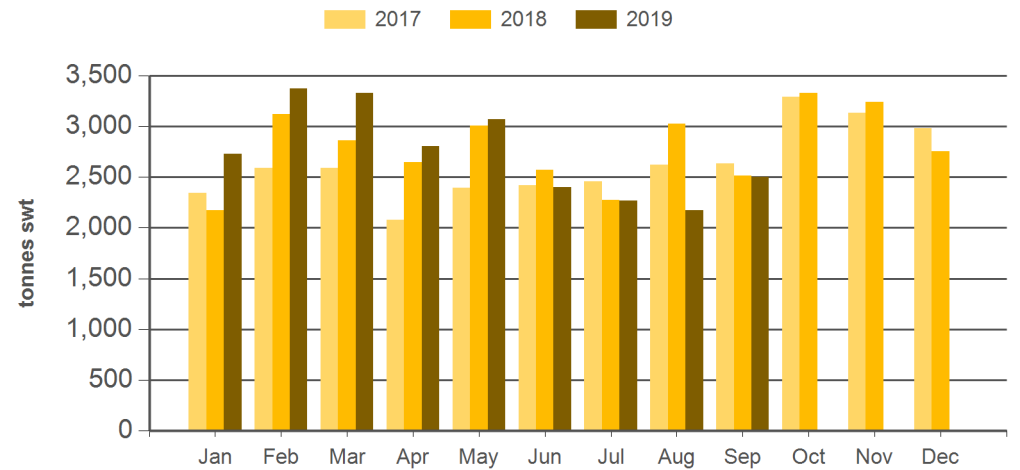

Source: DAWR. SWT = Shipped weight. YTD = Calendar year-to-September. Y-O-Y = Year-on-year. M-O-M = Month-on-month. For further information email globalindustryinsights@mla.com.au. Beef offal includes beef and veal offal. Sheep offal includes sheep and lamb offal.

Year-to-September beef offal exports

Source: DAWR, Prepared by MLA

Year-to-September sheep offal exports

Source: DAWR, Prepared by MLA

Monthly beef offal exports

Source: DAWR, Prepared by MLA

Monthly sheep offal exports