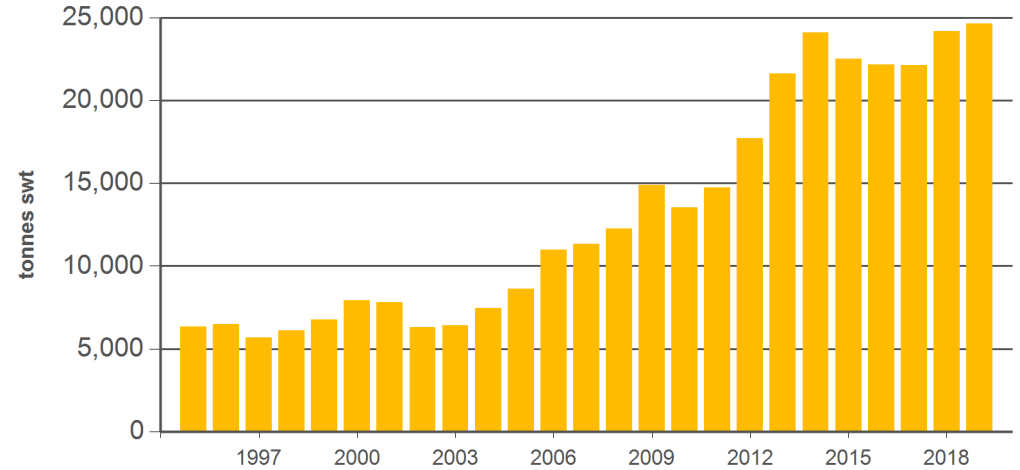

Year-to-September sheep offal exports

Source: DAWR, Prepared by MLA