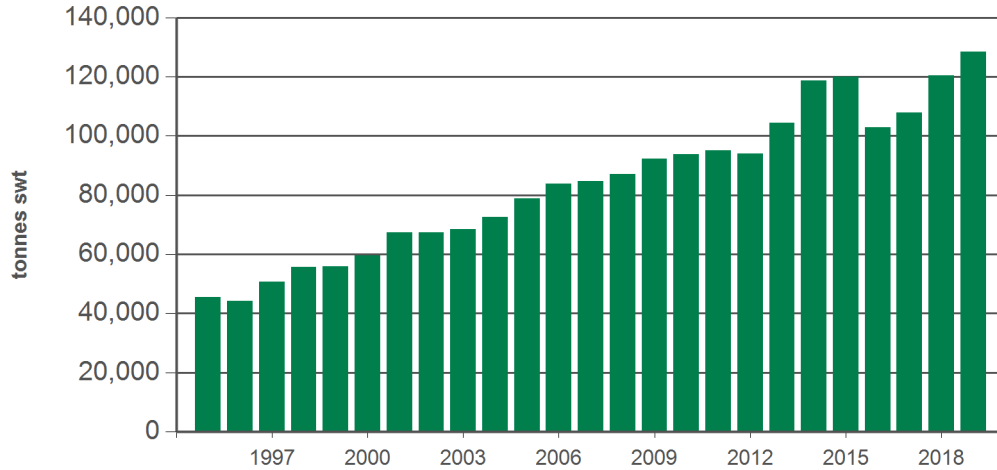

Year-to-September beef offal exports

Source: DAWR, Prepared by MLA