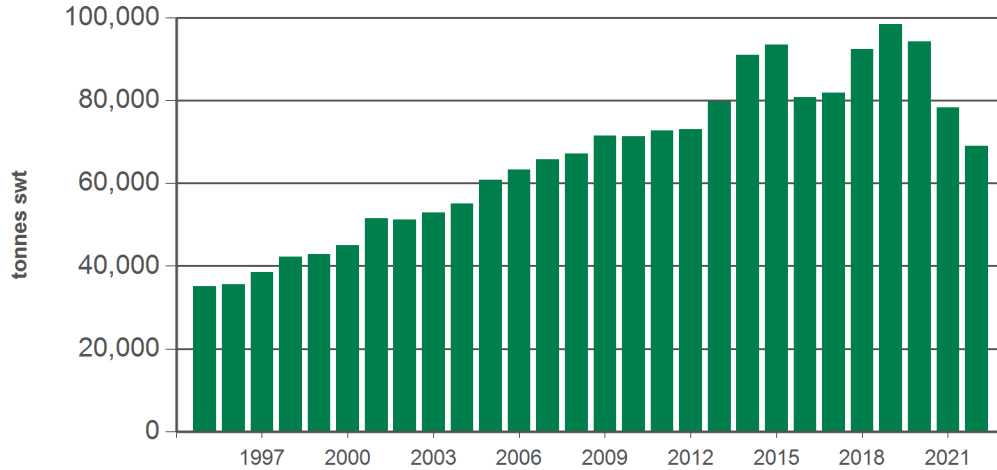

Year-to-July beef offal exports

Source: DAWR, Prepared by MLA