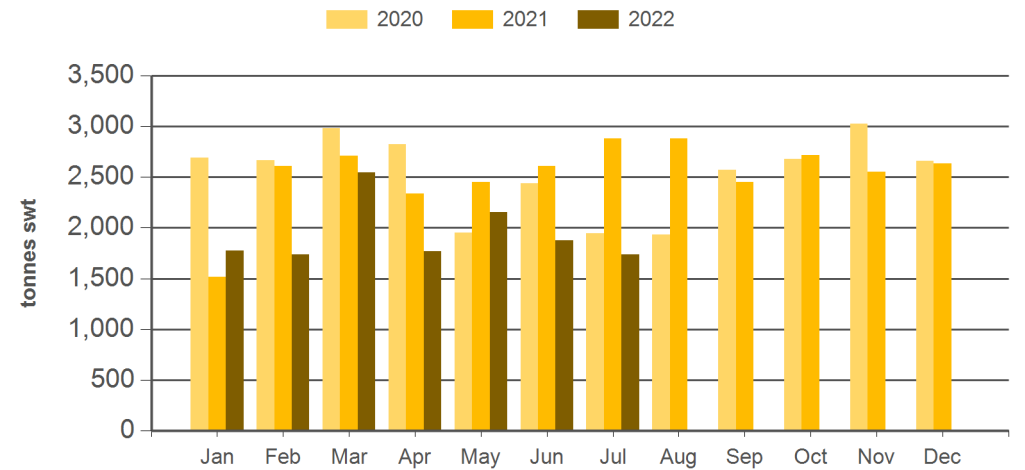

Source: DAWR. SWT = Shipped weight. YTD = Calendar year-to-July. Y-O-Y = Year-on-year. M-O-M = Month-on-month. For further information email [globalindustryinsights@mla.com.au](mailto:globalindustryinsights@mla.com.au). Beef offal includes beef and veal offal. Sheep offal includes sheep and lamb offal.

**Year-to-July beef offal exports**

Source: DAWR, Prepared by MLA

**Year-to-July sheep offal exports**

Source: DAWR, Prepared by MLA

**Monthly beef offal exports**

Source: DAWR, Prepared by MLA

**Monthly sheep offal exports**