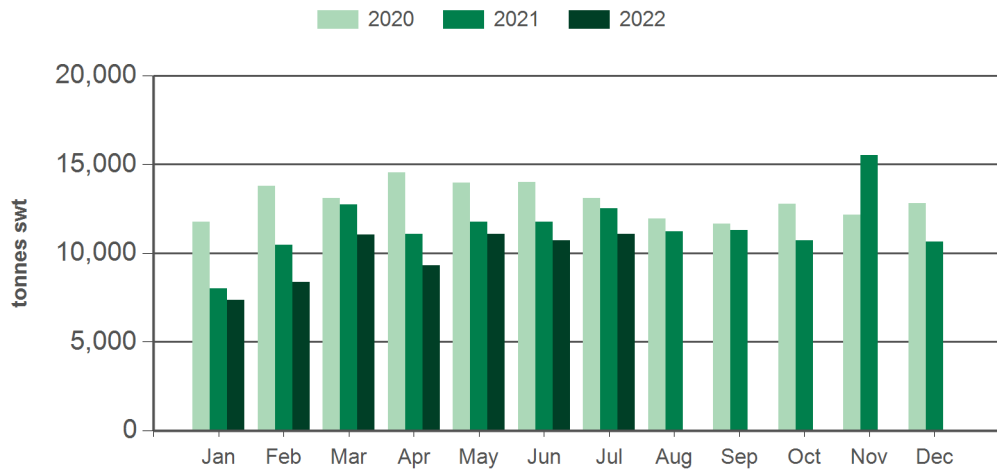

Source: DAWR. SWT = Shipped weight. YTD = Calendar year-to-July. Y-O-Y = Year-on-year. M-O-M = Month-on-month. For further information email [globalindustryinsights@mla.com.au](mailto:globalindustryinsights@mla.com.au). Beef offal includes beef and veal offal. Sheep offal includes sheep and lamb offal.

**Year-to-July beef offal exports**

Source: DAWR, Prepared by MLA

**Year-to-July sheep offal exports**

Source: DAWR, Prepared by MLA

**Monthly beef offal exports**

Source: DAWR, Prepared by MLA

**Monthly sheep offal exports**