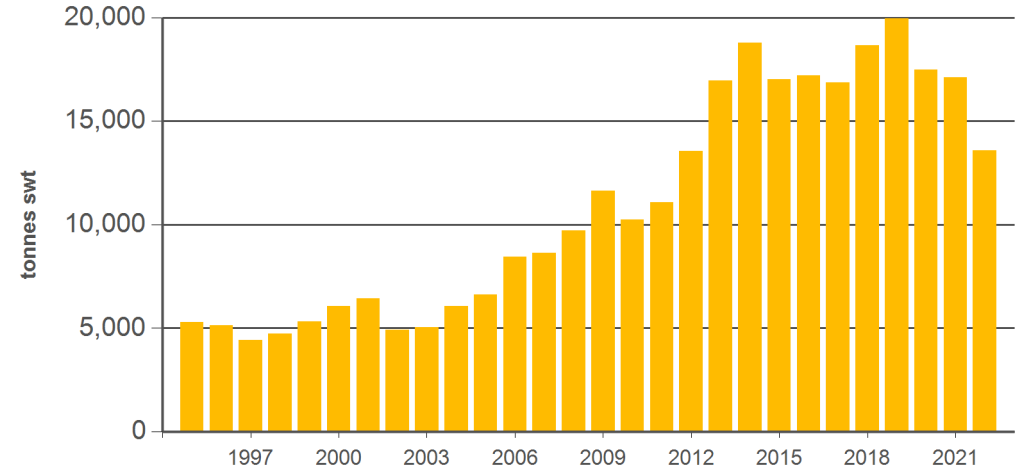

Year-to-July sheep offal exports

Source: DAWR, Prepared by MLA